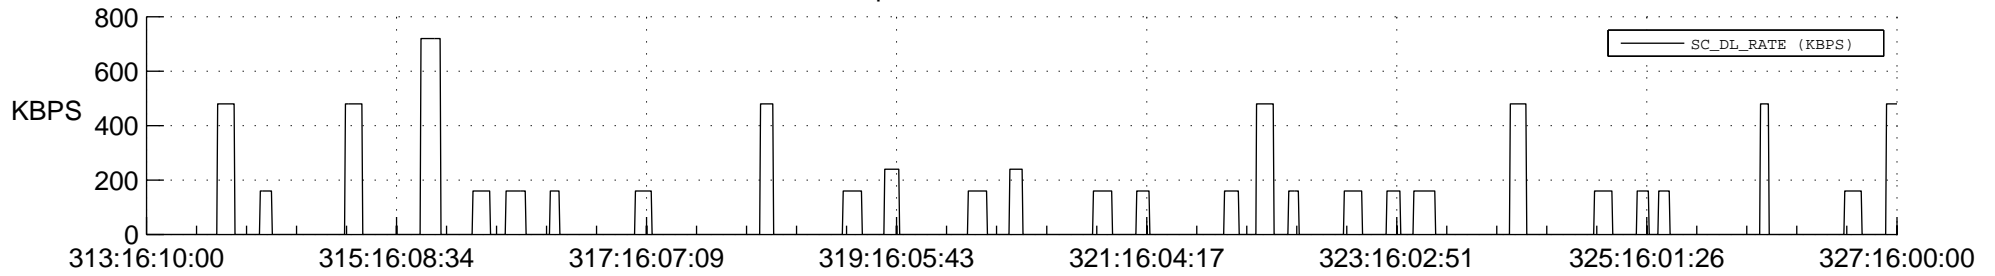

STEREO AHEAD SSR PCT Full Prediction

SWAVES_Percent_Full_Prediction

IMPACT_Percent_Full_Prediction

PLASTIC_Percent_Full_Prediction

Spacecraft_DownLink_Rate

Ground Time (2012:313:16:10:00.000 -2012:327:16:00:00.000)