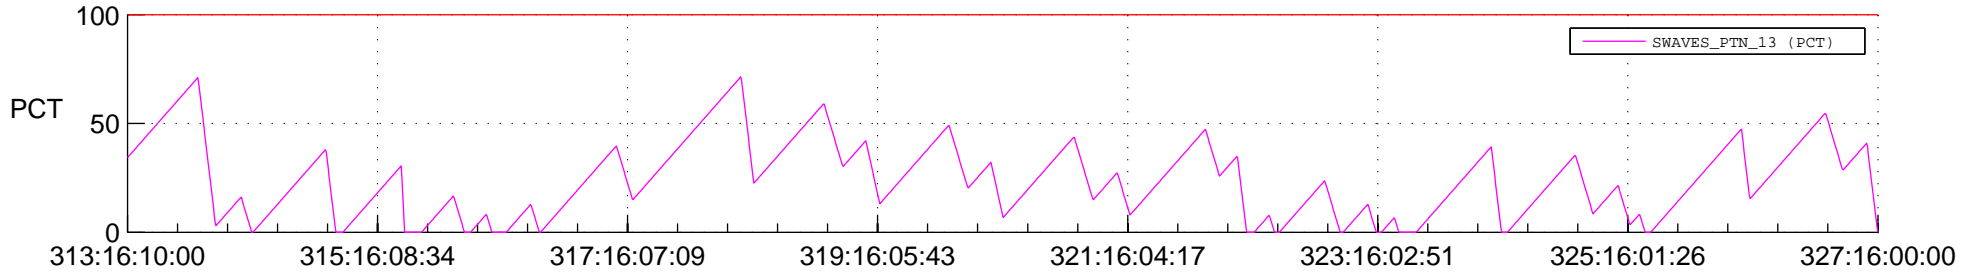

STEREO AHEAD SSR PCT Full Prediction

SWAVES_Percent_Full_Prediction

IMPACT_Percent_Full_Prediction

PLASTIC_Percent_Full_Prediction

Spacecraft_DownLink_Rate

Ground Time (2012:313:16:10:00.000 -2012:327:16:00:00.000)