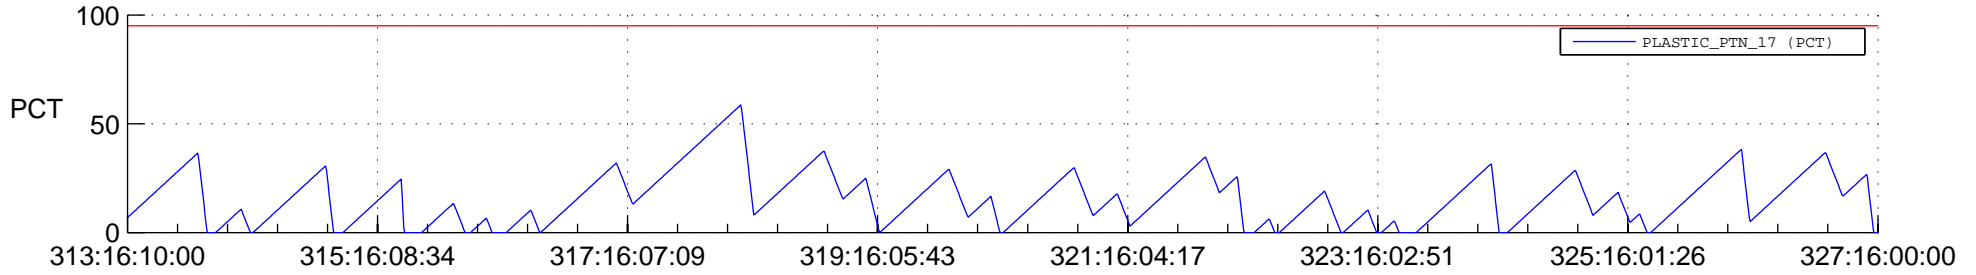

STEREO AHEAD SSR PCT Full Prediction

SWAVES_Percent_Full_Prediction

IMPACT_Percent_Full_Prediction

PLASTIC_Percent_Full_Prediction

Spacecraft_DownLink_Rate

Ground Time (2012:313:16:10:00.000 -2012:327:16:00:00.000)