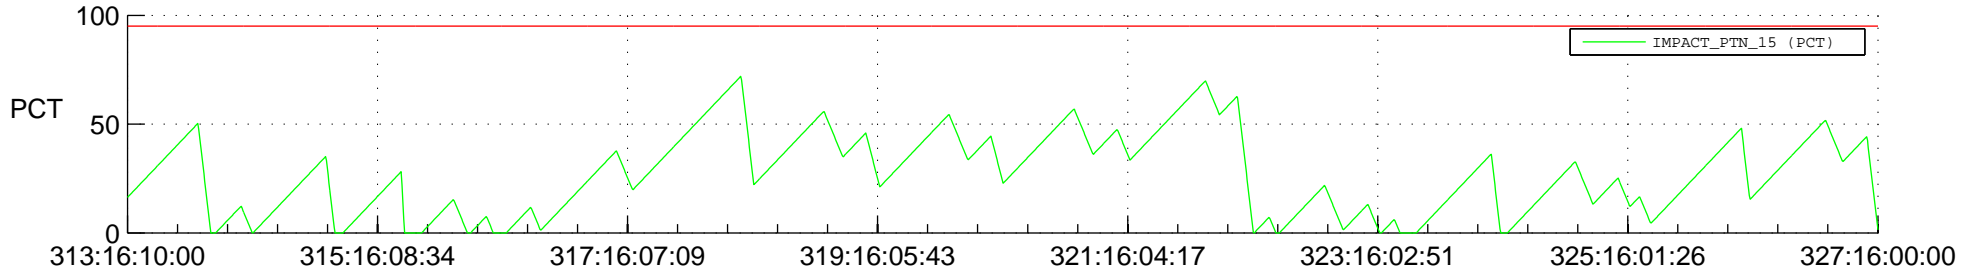

STEREO AHEAD SSR PCT Full Prediction

SWAVES_Percent_Full_Prediction

IMPACT_Percent_Full_Prediction

PLASTIC_Percent_Full_Prediction

Spacecraft_DownLink_Rate

Ground Time (2012:313:16:10:00.000 -2012:327:16:00:00.000)