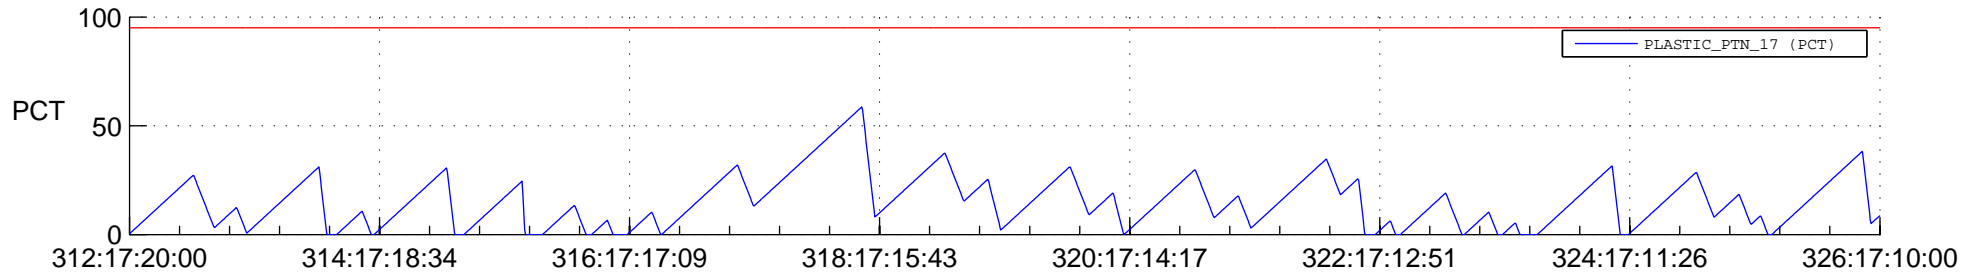

STEREO AHEAD SSR PCT Full Prediction

SWAVES_Percent_Full_Prediction

IMPACT_Percent_Full_Prediction

PLASTIC_Percent_Full_Prediction

Spacecraft_DownLink_Rate