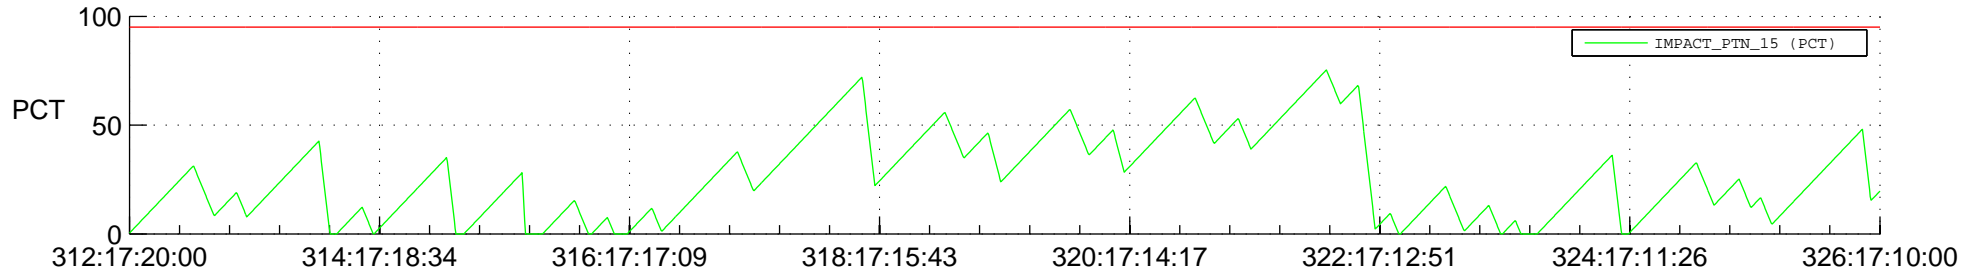

STEREO AHEAD SSR PCT Full Prediction

SWAVES_Percent_Full_Prediction

IMPACT_Percent_Full_Prediction

PLASTIC_Percent_Full_Prediction

Spacecraft_DownLink_Rate