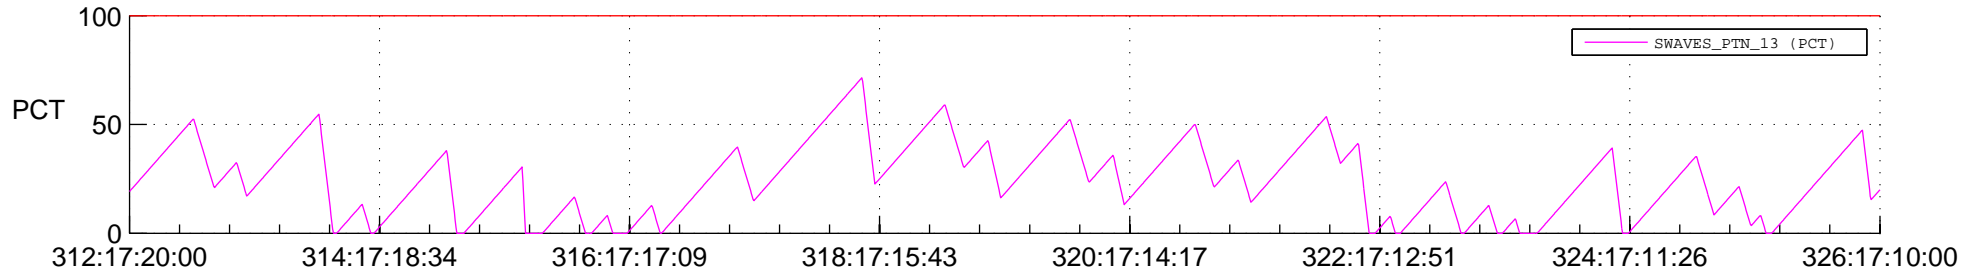

STEREO AHEAD SSR PCT Full Prediction

SWAVES_Percent_Full_Prediction

IMPACT_Percent_Full_Prediction

PLASTIC_Percent_Full_Prediction

Spacecraft_DownLink_Rate