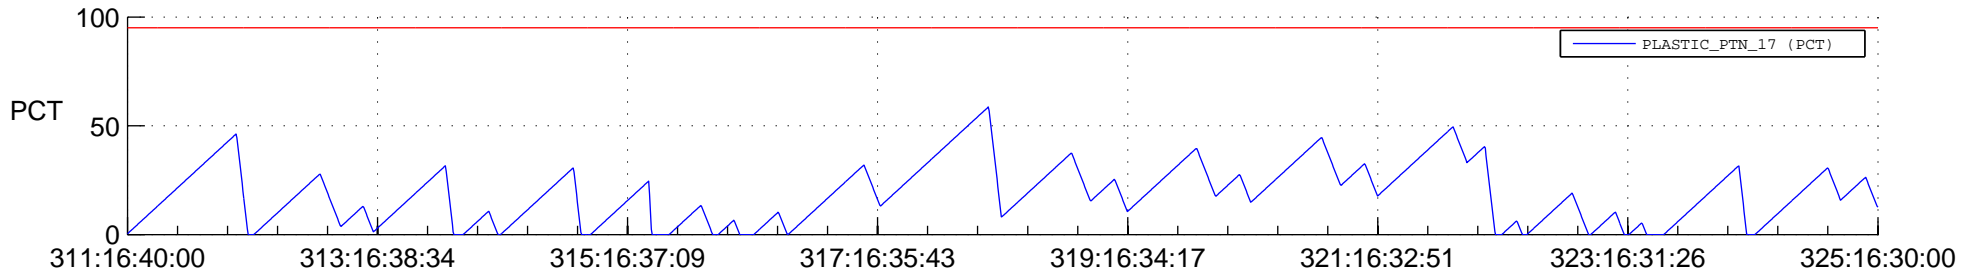

STEREO AHEAD SSR PCT Full Prediction

SWAVES_Percent_Full_Prediction

IMPACT_Percent_Full_Prediction

PLASTIC_Percent_Full_Prediction

Spacecraft_DownLink_Rate

Ground Time (2012:311:16:40:00.000 -2012:325:16:30:00.000)