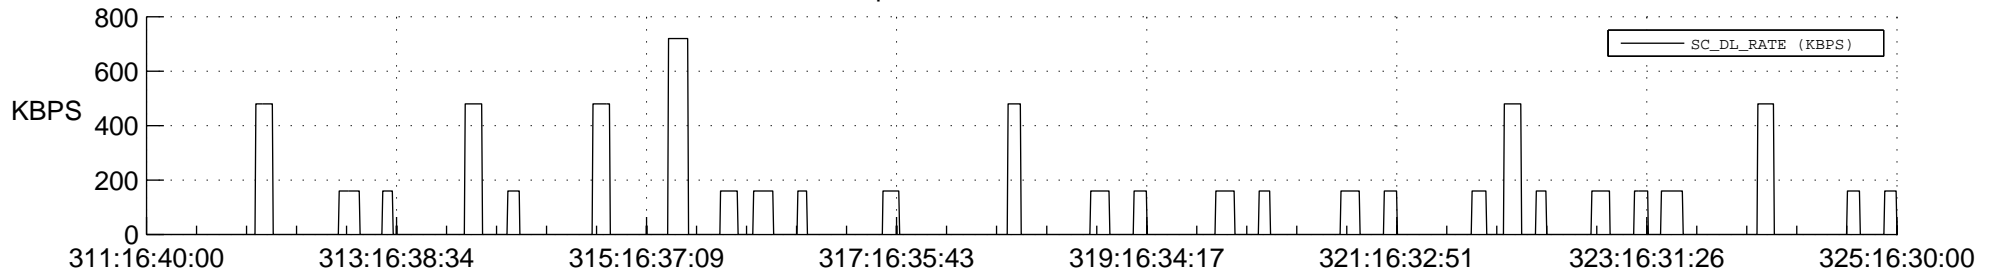

STEREO AHEAD SSR PCT Full Prediction

SWAVES_Percent_Full_Prediction

IMPACT_Percent_Full_Prediction

PLASTIC_Percent_Full_Prediction

Spacecraft_DownLink_Rate

Ground Time (2012:311:16:40:00.000 -2012:325:16:30:00.000)