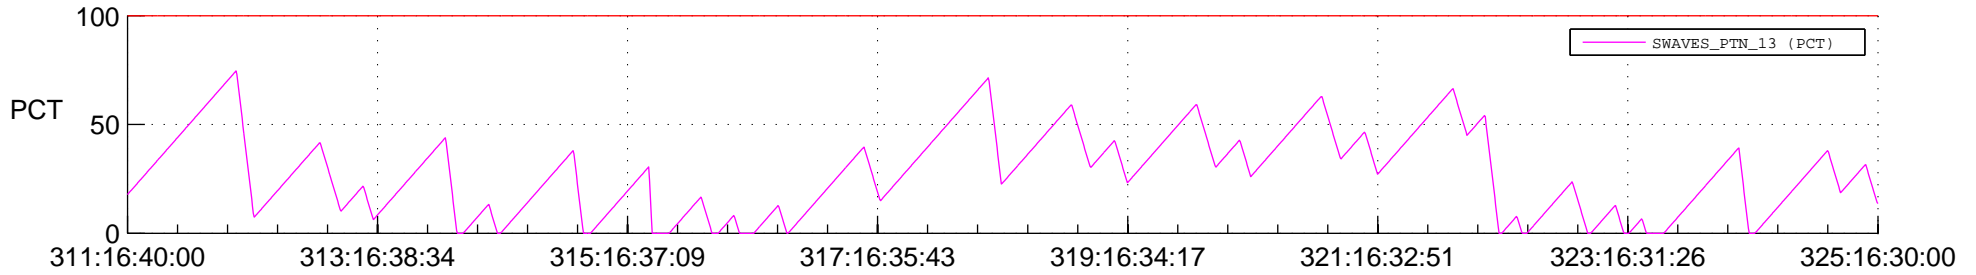

STEREO AHEAD SSR PCT Full Prediction

SWAVES_Percent_Full_Prediction

IMPACT_Percent_Full_Prediction

PLASTIC_Percent_Full_Prediction

Spacecraft_DownLink_Rate

Ground Time (2012:311:16:40:00.000 -2012:325:16:30:00.000)