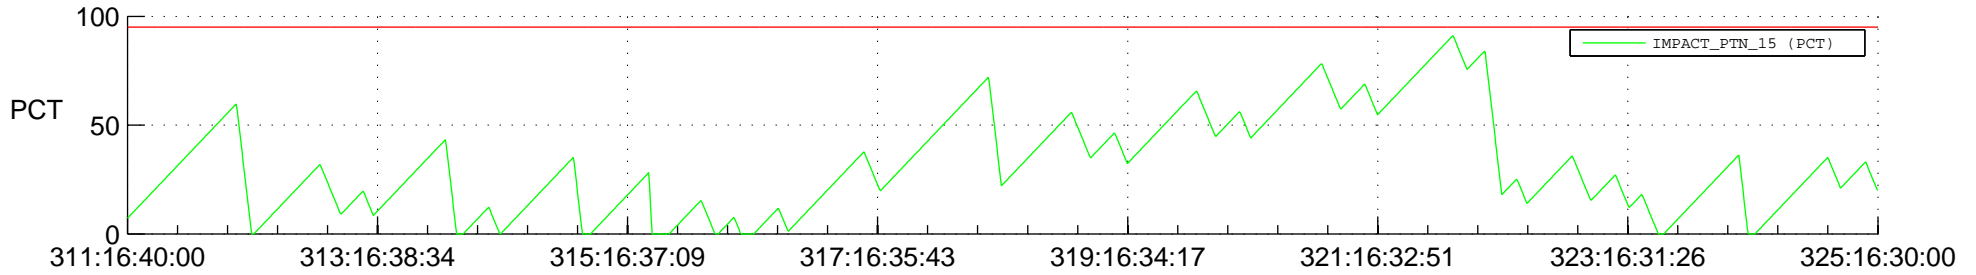

STEREO AHEAD SSR PCT Full Prediction

SWAVES_Percent_Full_Prediction

IMPACT_Percent_Full_Prediction

PLASTIC_Percent_Full_Prediction

Spacecraft_DownLink_Rate

Ground Time (2012:311:16:40:00.000 -2012:325:16:30:00.000)