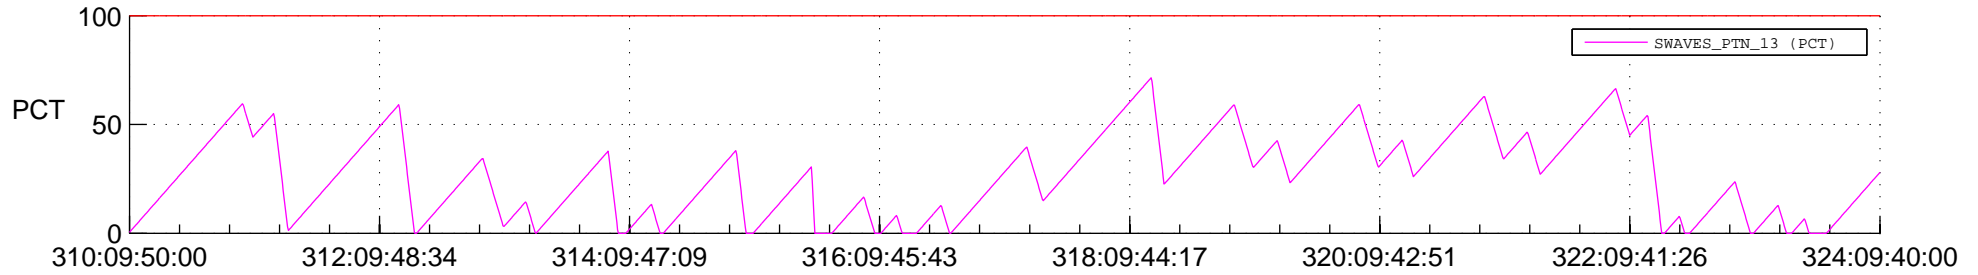

## SWAVES\_Percent\_Full\_Prediction

## Spacecraft\_DownLink\_Rate

Ground Time (2012:310:09:50:00.000 -2012:324:09:40:00.000)