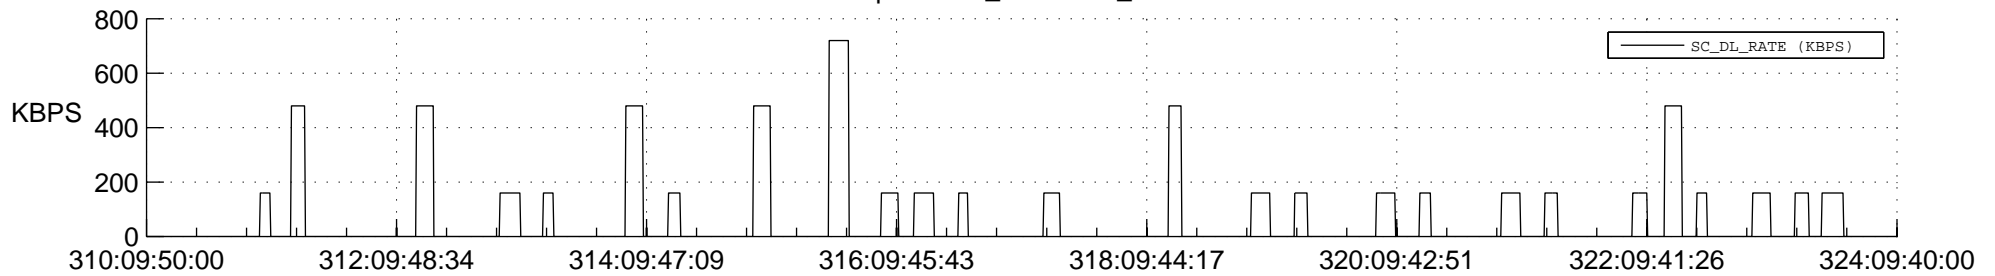

## Spacecraft\_DownLink\_Rate

Ground Time (2012:310:09:50:00.000 -2012:324:09:40:00.000)