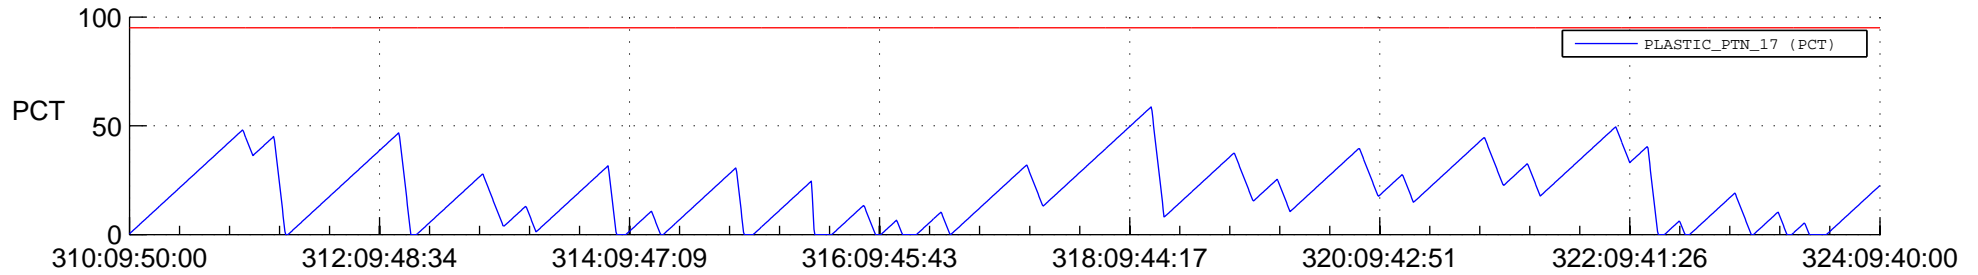

# STEREO AHEAD SSR PCT Full Prediction

## SWAVES\_Percent\_Full\_Prediction

## Spacecraft\_DownLink\_Rate

Ground Time (2012:310:09:50:00.000 -2012:324:09:40:00.000)