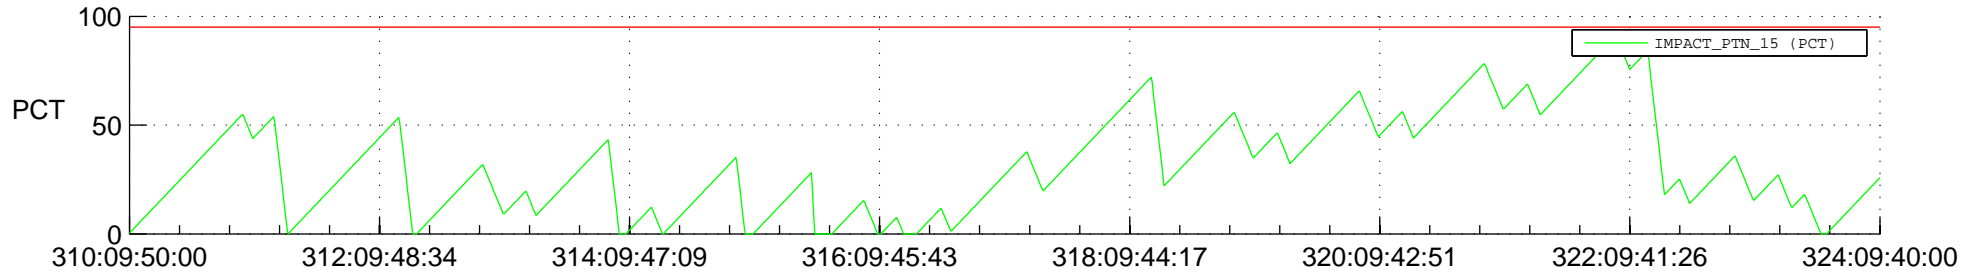

IMPACT_Percent_Full_Prediction