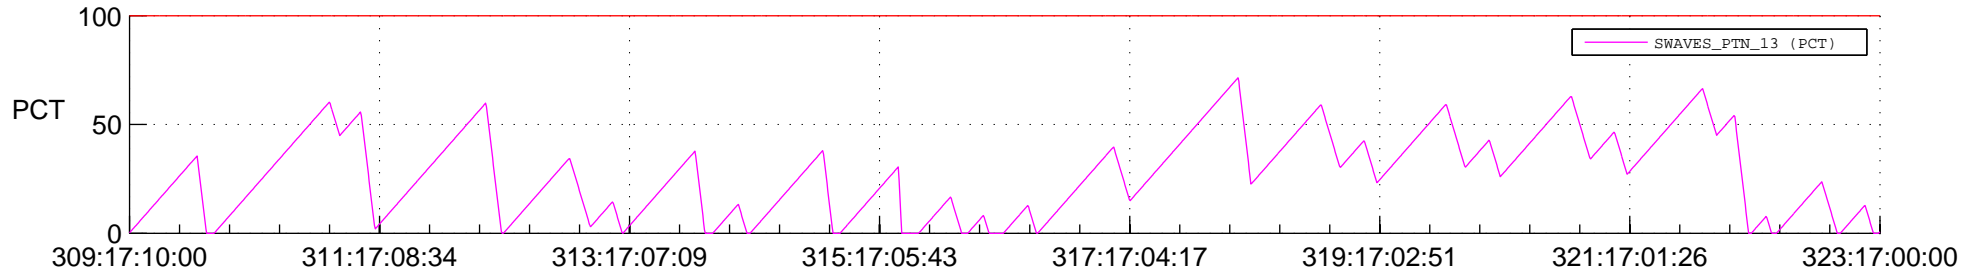

STEREO AHEAD SSR PCT Full Prediction

SWAVES_Percent_Full_Prediction

IMPACT_Percent_Full_Prediction

PLASTIC_Percent_Full_Prediction

Spacecraft_DownLink_Rate

Ground Time (2012:309:17:10:00.000 -2012:323:17:00:00.000)