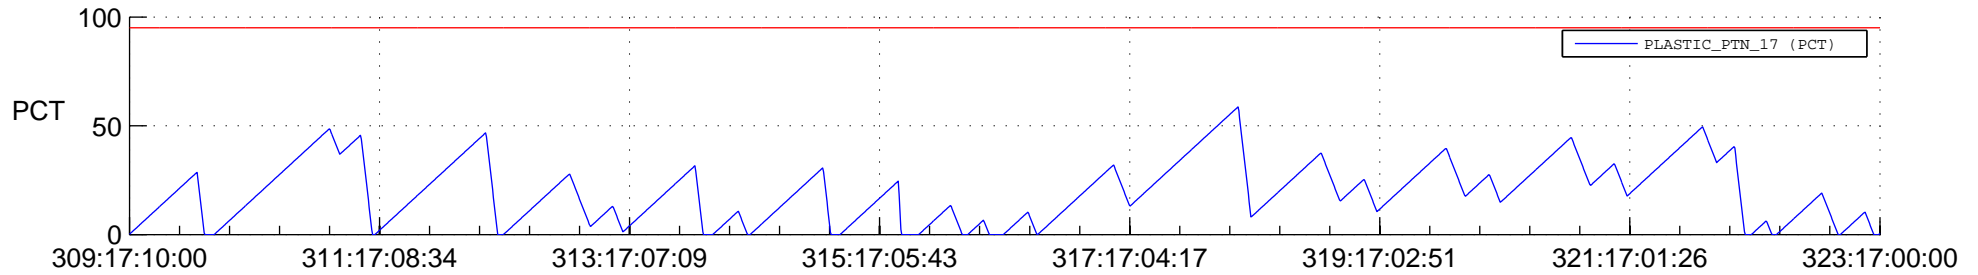

STEREO AHEAD SSR PCT Full Prediction

SWAVES_Percent_Full_Prediction

IMPACT_Percent_Full_Prediction

PLASTIC_Percent_Full_Prediction

Spacecraft_DownLink_Rate

Ground Time (2012:309:17:10:00.000 -2012:323:17:00:00.000)