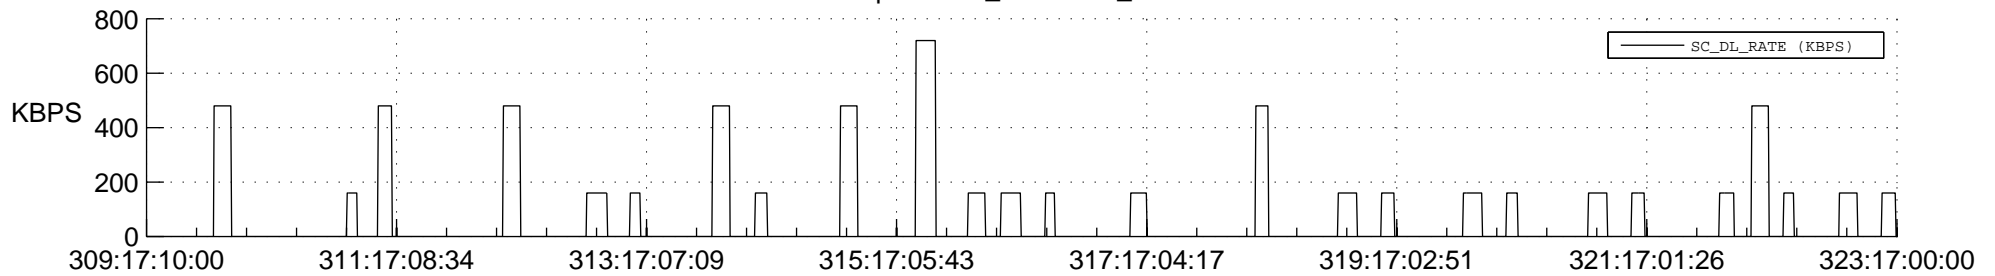

STEREO AHEAD SSR PCT Full Prediction

SWAVES_Percent_Full_Prediction

IMPACT_Percent_Full_Prediction

PLASTIC_Percent_Full_Prediction

Spacecraft_DownLink_Rate

Ground Time (2012:309:17:10:00.000 -2012:323:17:00:00.000)