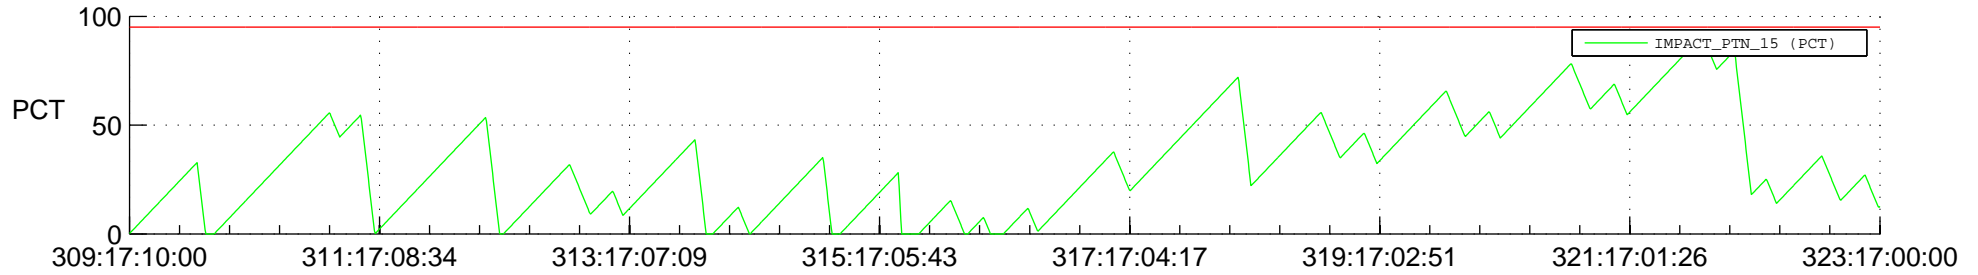

STEREO AHEAD SSR PCT Full Prediction

SWAVES_Percent_Full_Prediction

IMPACT_Percent_Full_Prediction

PLASTIC_Percent_Full_Prediction

Spacecraft_DownLink_Rate

Ground Time (2012:309:17:10:00.000 -2012:323:17:00:00.000)