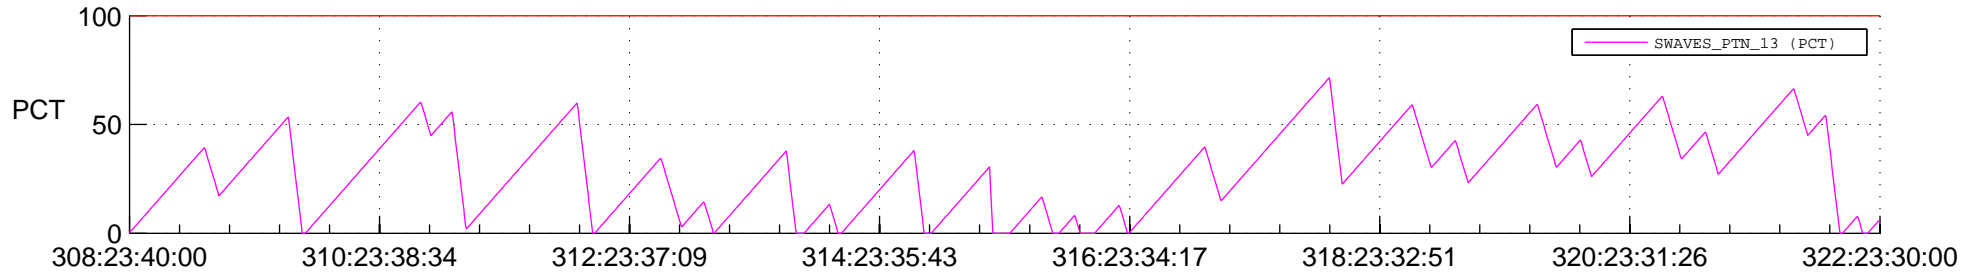

STEREO AHEAD SSR PCT Full Prediction

SWAVES_Percent_Full_Prediction

IMPACT_Percent_Full_Prediction

PLASTIC_Percent_Full_Prediction

Spacecraft_DownLink_Rate

Ground Time (2012:308:23:40:00.000 -2012:322:23:30:00.000)