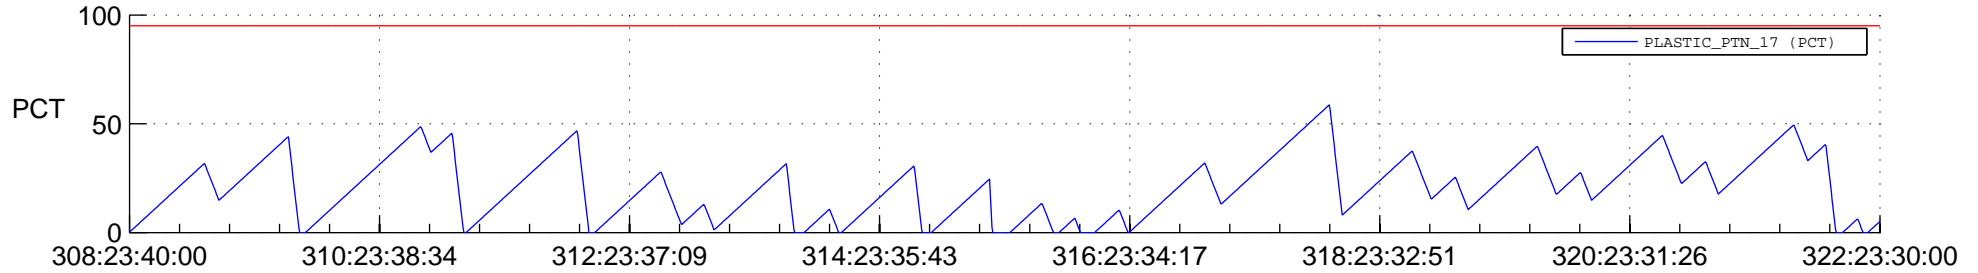

STEREO AHEAD SSR PCT Full Prediction

SWAVES_Percent_Full_Prediction

IMPACT_Percent_Full_Prediction

PLASTIC_Percent_Full_Prediction

Spacecraft_DownLink_Rate

Ground Time (2012:308:23:40:00.000 -2012:322:23:30:00.000)