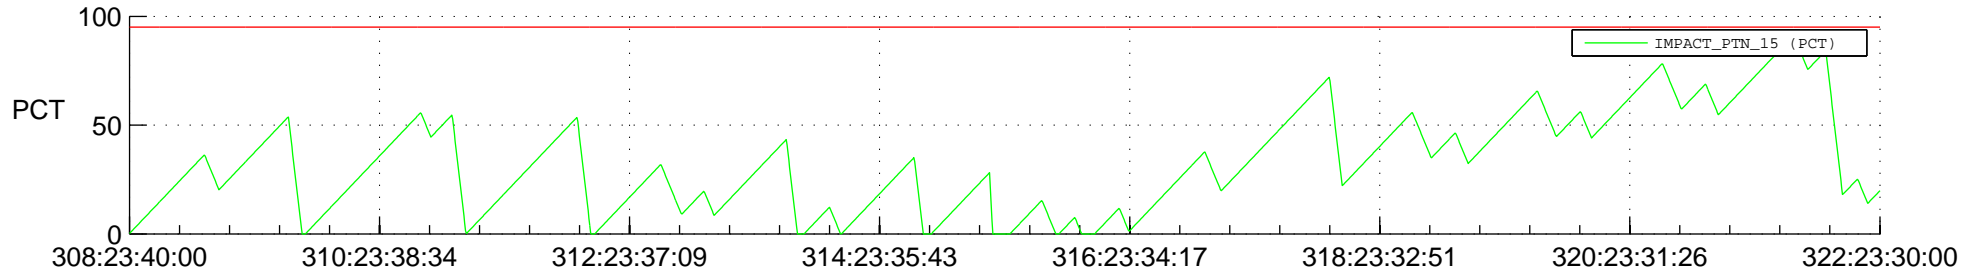

STEREO AHEAD SSR PCT Full Prediction

SWAVES_Percent_Full_Prediction

IMPACT_Percent_Full_Prediction

PLASTIC_Percent_Full_Prediction

Spacecraft_DownLink_Rate

Ground Time (2012:308:23:40:00.000 -2012:322:23:30:00.000)