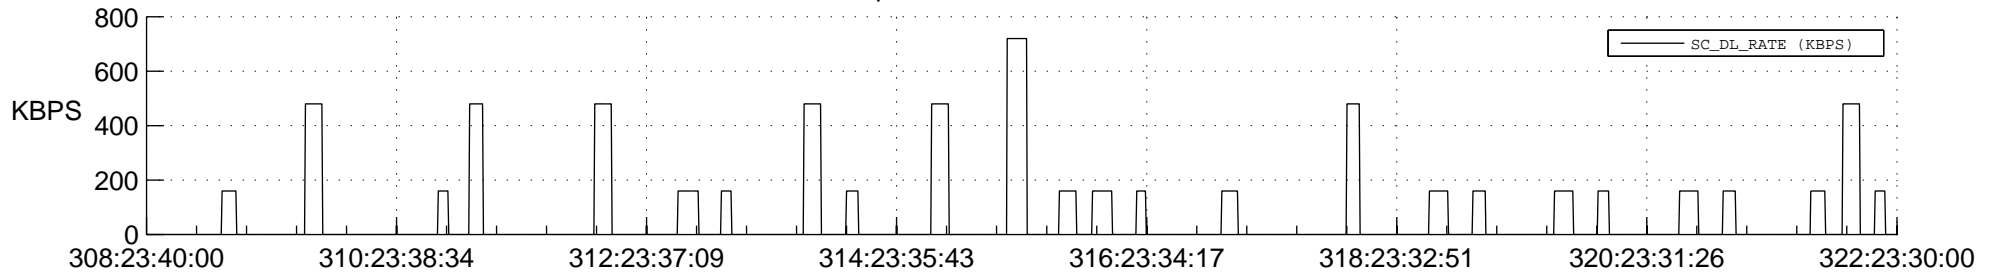

STEREO AHEAD SSR PCT Full Prediction

SWAVES_Percent_Full_Prediction

IMPACT_Percent_Full_Prediction

PLASTIC_Percent_Full_Prediction

Spacecraft_DownLink_Rate

Ground Time (2012:308:23:40:00.000 -2012:322:23:30:00.000)