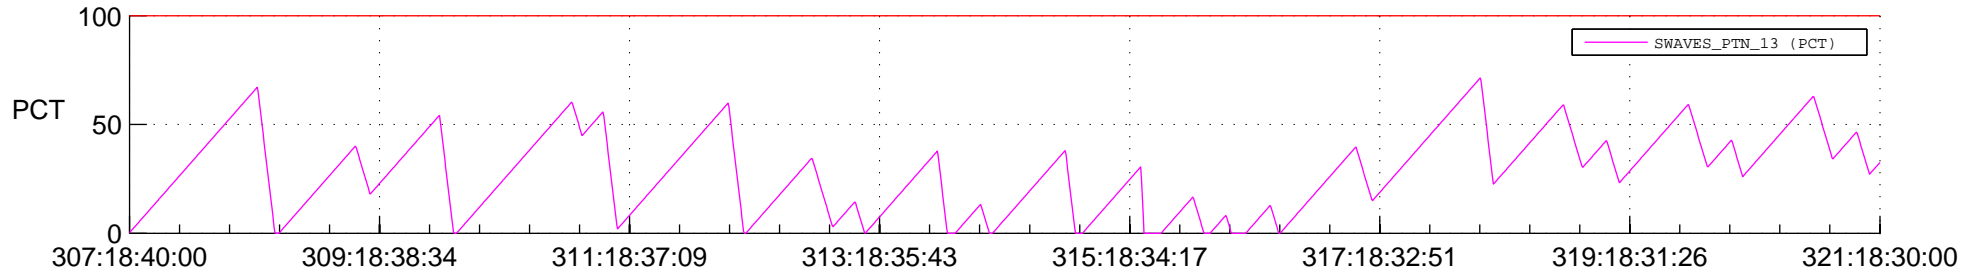

STEREO AHEAD SSR PCT Full Prediction

SWAVES_Percent_Full_Prediction

IMPACT_Percent_Full_Prediction

PLASTIC_Percent_Full_Prediction

Spacecraft_DownLink_Rate

Ground Time (2012:307:18:40:00.000 -2012:321:18:30:00.000)