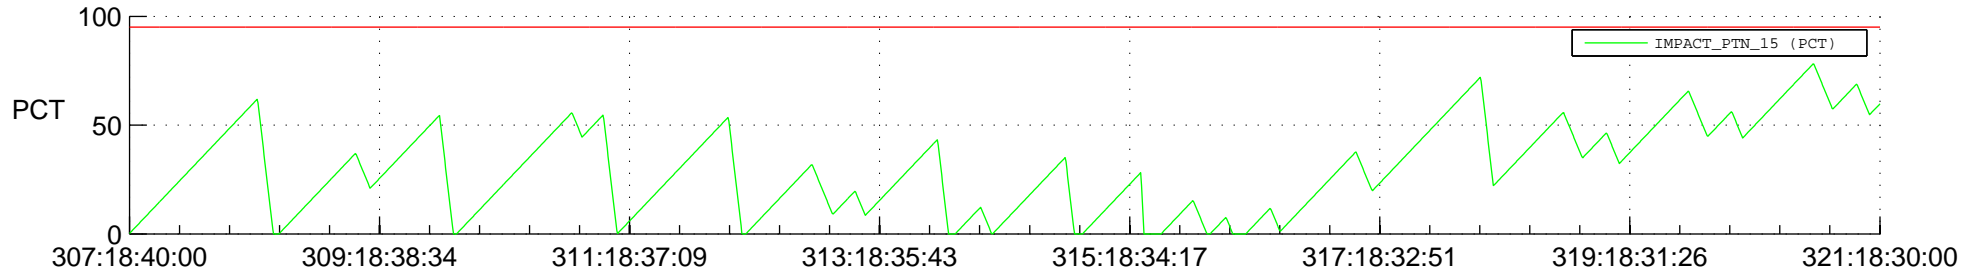

STEREO AHEAD SSR PCT Full Prediction

SWAVES_Percent_Full_Prediction

IMPACT_Percent_Full_Prediction

PLASTIC_Percent_Full_Prediction

Spacecraft_DownLink_Rate

Ground Time (2012:307:18:40:00.000 -2012:321:18:30:00.000)