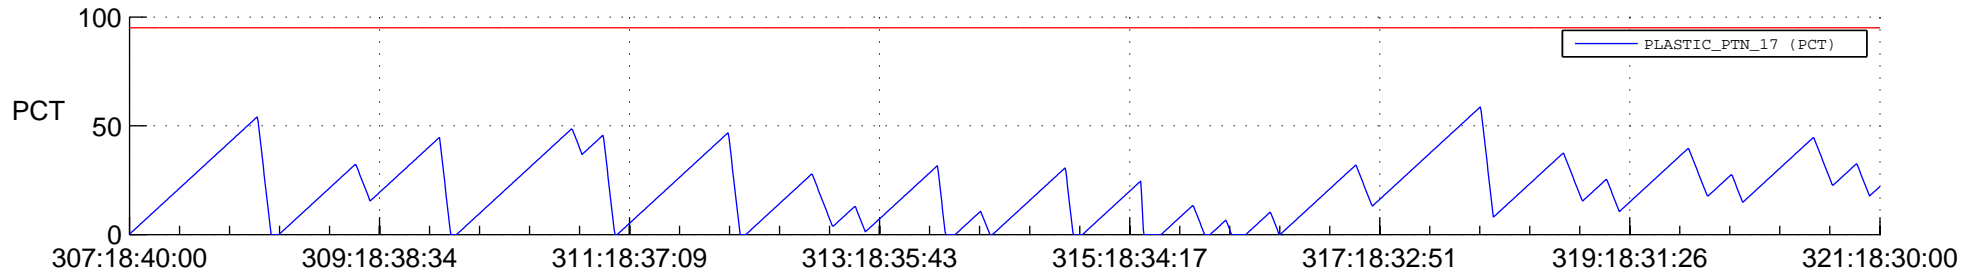

STEREO AHEAD SSR PCT Full Prediction

SWAVES_Percent_Full_Prediction

IMPACT_Percent_Full_Prediction

PLASTIC_Percent_Full_Prediction

Spacecraft_DownLink_Rate

Ground Time (2012:307:18:40:00.000 -2012:321:18:30:00.000)