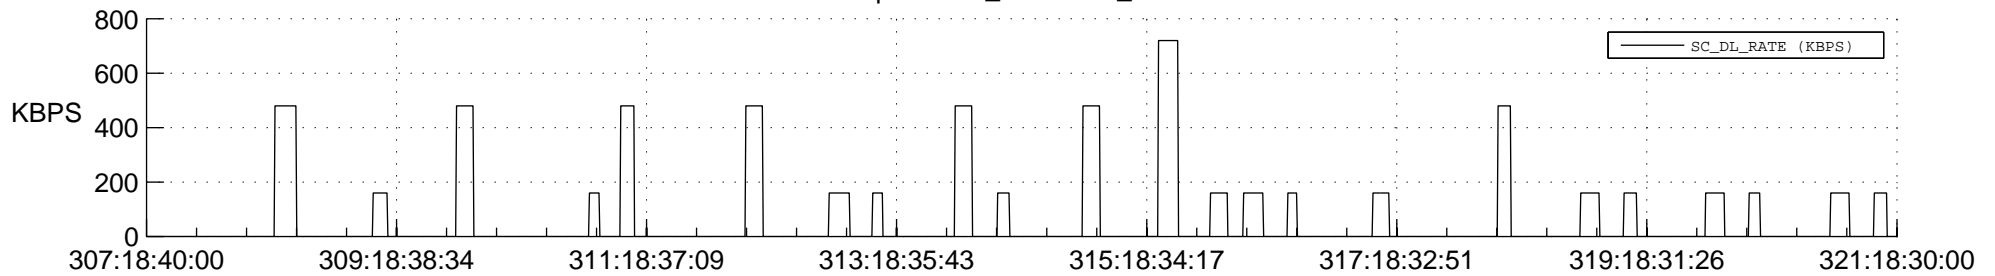

STEREO AHEAD SSR PCT Full Prediction

SWAVES_Percent_Full_Prediction

IMPACT_Percent_Full_Prediction

PLASTIC_Percent_Full_Prediction

Spacecraft_DownLink_Rate

Ground Time (2012:307:18:40:00.000 -2012:321:18:30:00.000)