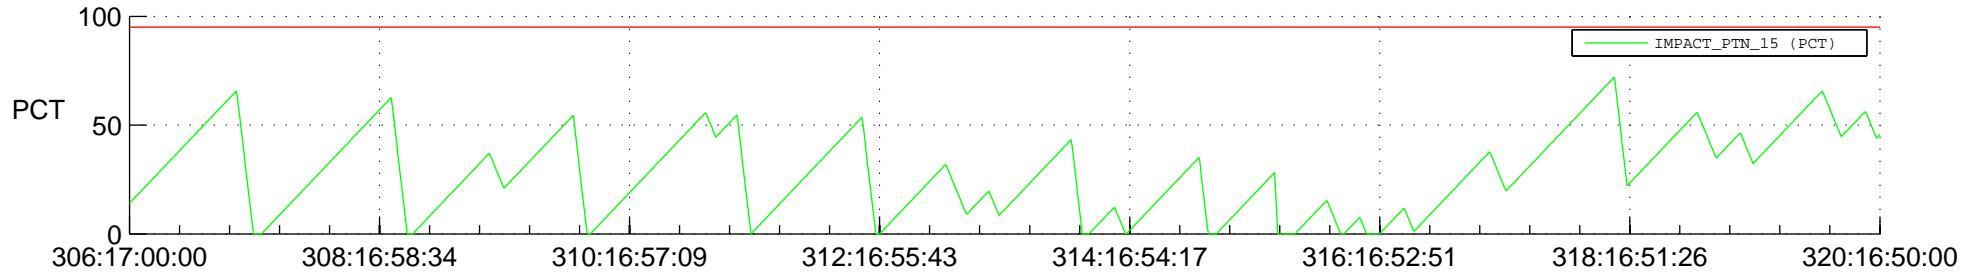

STEREO AHEAD SSR PCT Full Prediction

SWAVES_Percent_Full_Prediction

IMPACT_Percent_Full_Prediction

PLASTIC_Percent_Full_Prediction

Spacecraft_DownLink_Rate

Ground Time (2012:306:17:00:00.000 -2012:320:16:50:00.000)