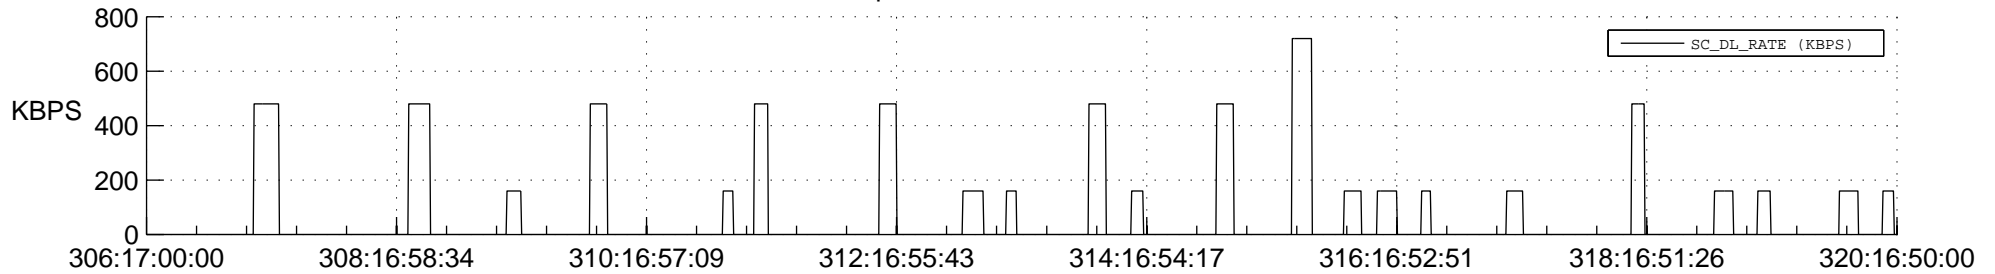

STEREO AHEAD SSR PCT Full Prediction

SWAVES_Percent_Full_Prediction

IMPACT_Percent_Full_Prediction

PLASTIC_Percent_Full_Prediction

Spacecraft_DownLink_Rate

Ground Time (2012:306:17:00:00.000 -2012:320:16:50:00.000)