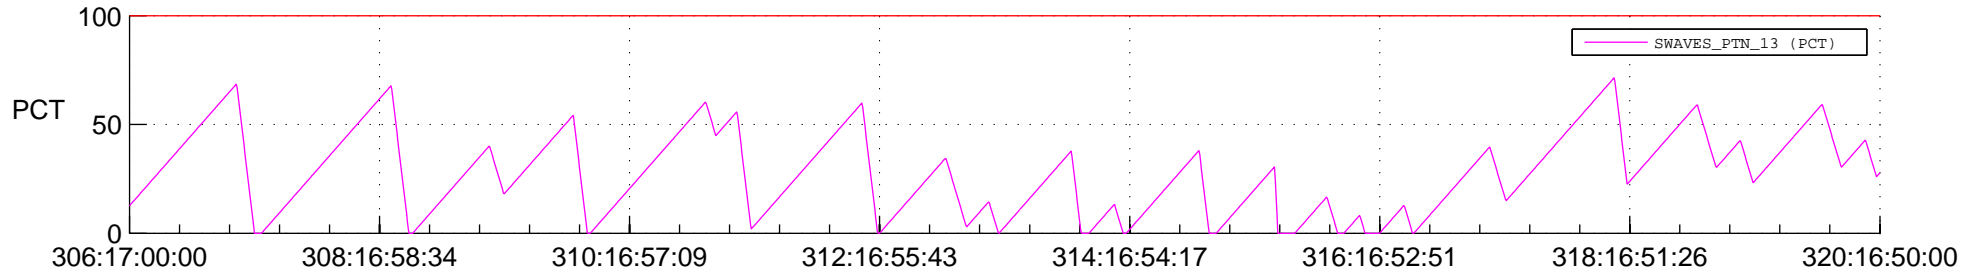

STEREO AHEAD SSR PCT Full Prediction

SWAVES_Percent_Full_Prediction

IMPACT_Percent_Full_Prediction

PLASTIC_Percent_Full_Prediction

Spacecraft_DownLink_Rate

Ground Time (2012:306:17:00:00.000 -2012:320:16:50:00.000)