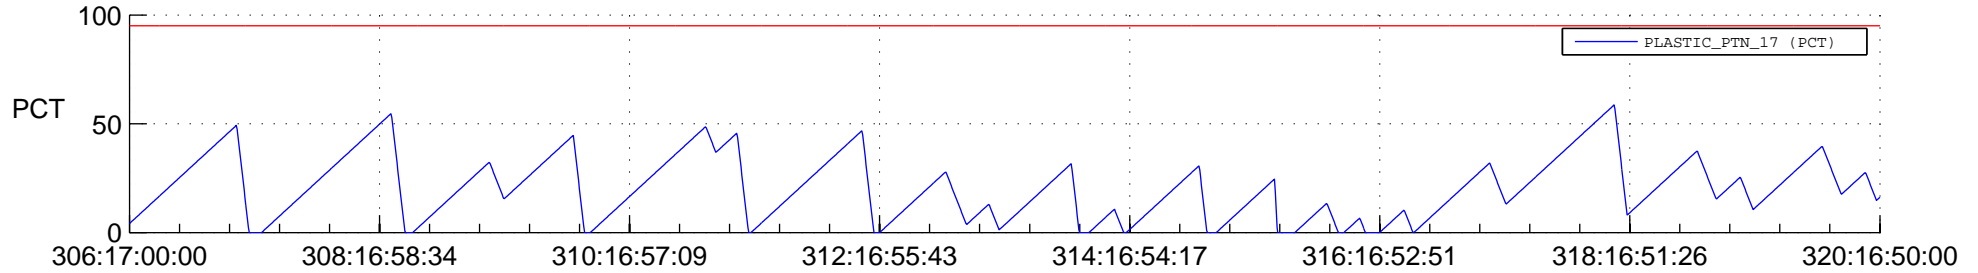

STEREO AHEAD SSR PCT Full Prediction

SWAVES_Percent_Full_Prediction

IMPACT_Percent_Full_Prediction

PLASTIC_Percent_Full_Prediction

Spacecraft_DownLink_Rate

Ground Time (2012:306:17:00:00.000 -2012:320:16:50:00.000)