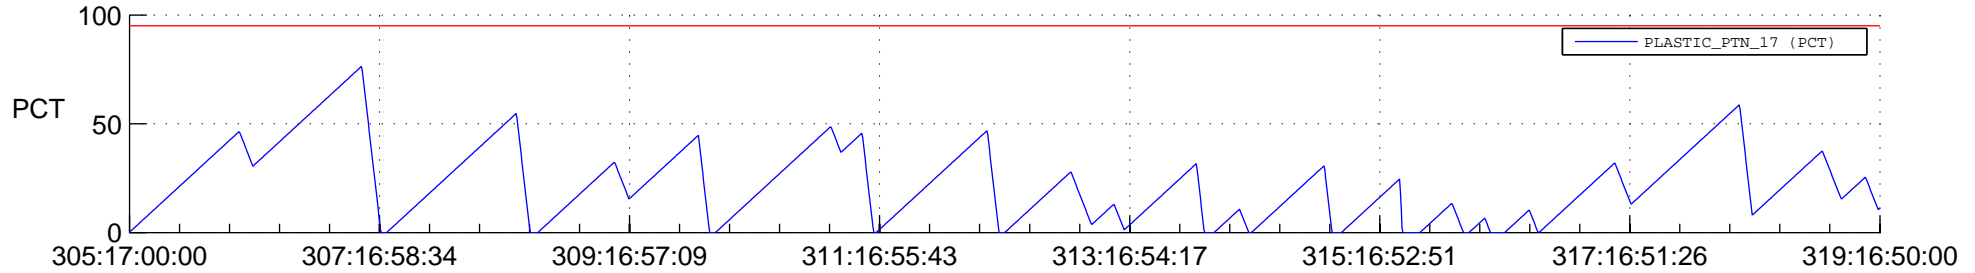

STEREO AHEAD SSR PCT Full Prediction

SWAVES_Percent_Full_Prediction

IMPACT_Percent_Full_Prediction

PLASTIC_Percent_Full_Prediction

Spacecraft_DownLink_Rate

Ground Time (2012:305:17:00:00.000 -2012:319:16:50:00.000)