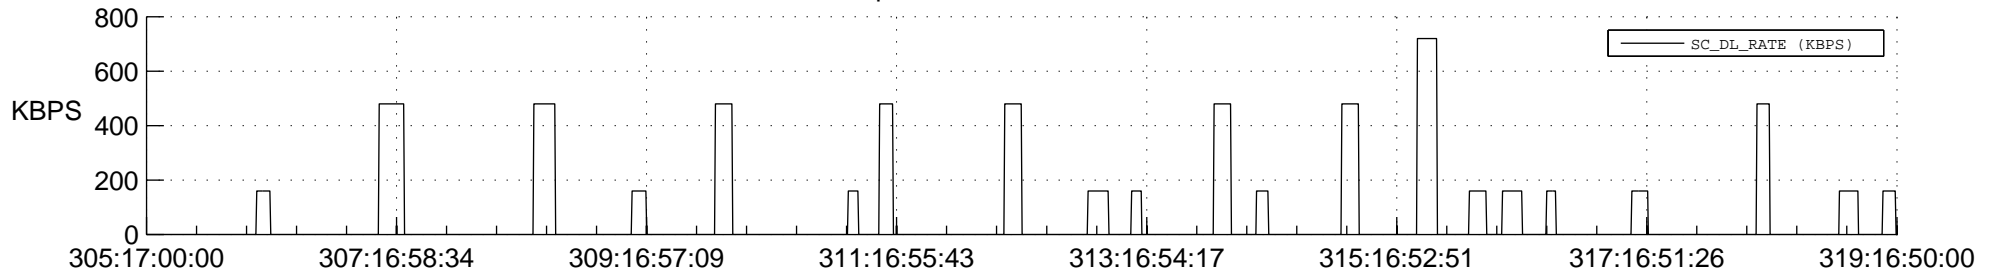

STEREO AHEAD SSR PCT Full Prediction

SWAVES_Percent_Full_Prediction

IMPACT_Percent_Full_Prediction

PLASTIC_Percent_Full_Prediction

Spacecraft_DownLink_Rate

Ground Time (2012:305:17:00:00.000 -2012:319:16:50:00.000)