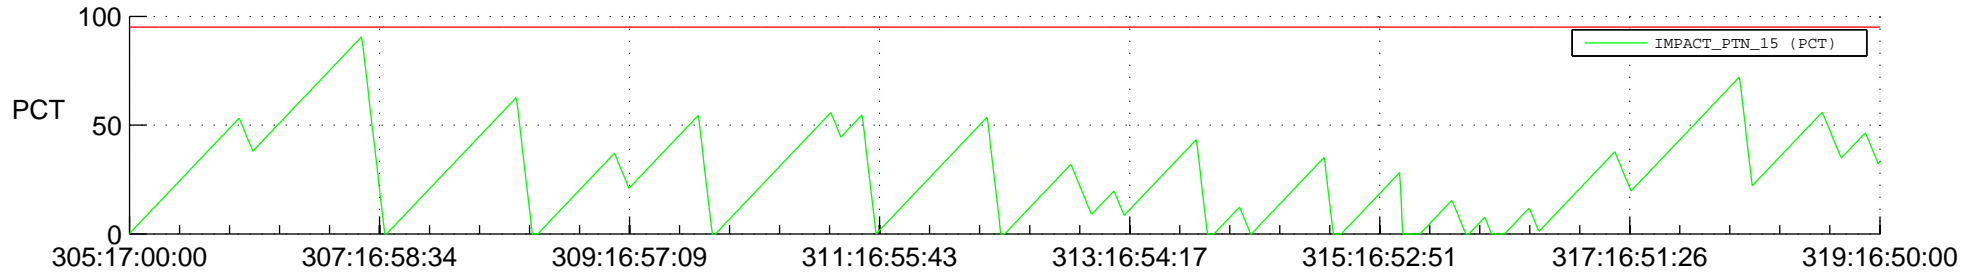

STEREO AHEAD SSR PCT Full Prediction

SWAVES_Percent_Full_Prediction

IMPACT_Percent_Full_Prediction

PLASTIC_Percent_Full_Prediction

Spacecraft_DownLink_Rate

Ground Time (2012:305:17:00:00.000 -2012:319:16:50:00.000)