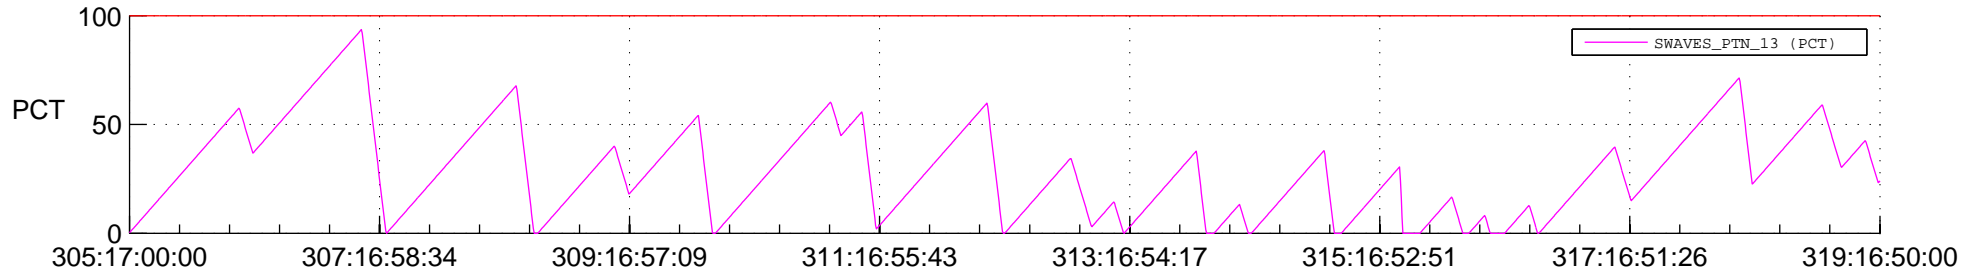

STEREO AHEAD SSR PCT Full Prediction

SWAVES_Percent_Full_Prediction

IMPACT_Percent_Full_Prediction

PLASTIC_Percent_Full_Prediction

Spacecraft_DownLink_Rate

Ground Time (2012:305:17:00:00.000 -2012:319:16:50:00.000)