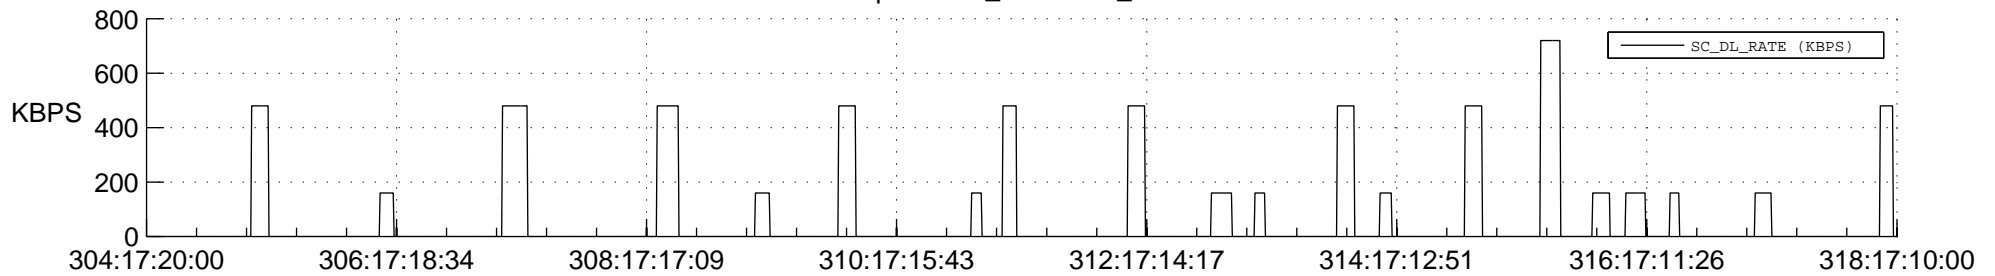

## Spacecraft\_DownLink\_Rate

Ground Time (2012:304:17:20:00.000 -2012:318:17:10:00.000)