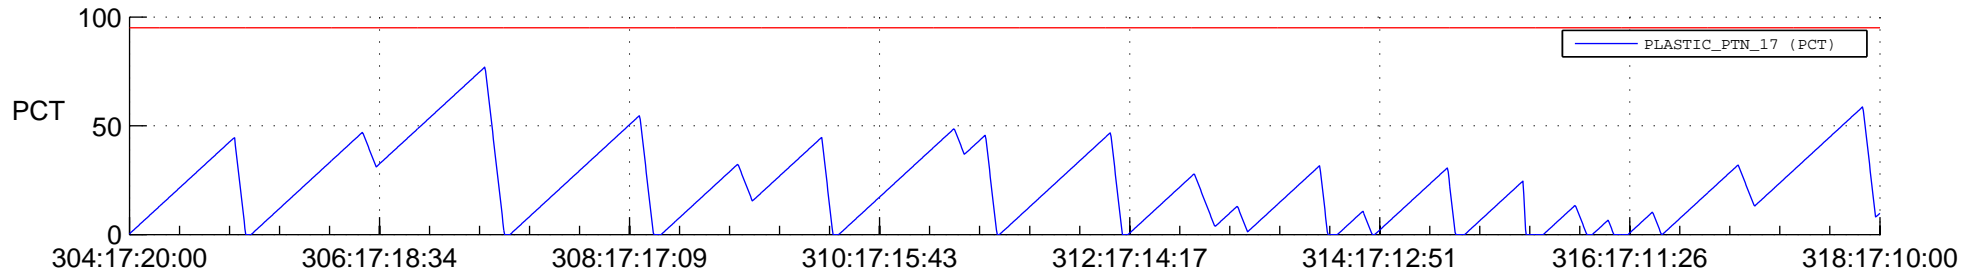

## SWAVES\_Percent\_Full\_Prediction

## Spacecraft\_DownLink\_Rate

Ground Time (2012:304:17:20:00.000 -2012:318:17:10:00.000)