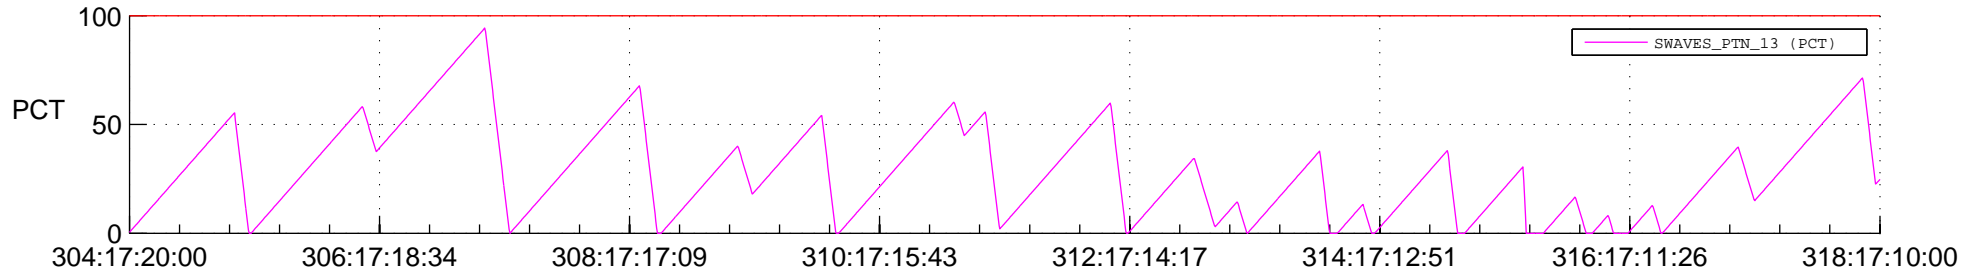

## SWAVES\_Percent\_Full\_Prediction

## Spacecraft\_DownLink\_Rate

Ground Time (2012:304:17:20:00.000 -2012:318:17:10:00.000)