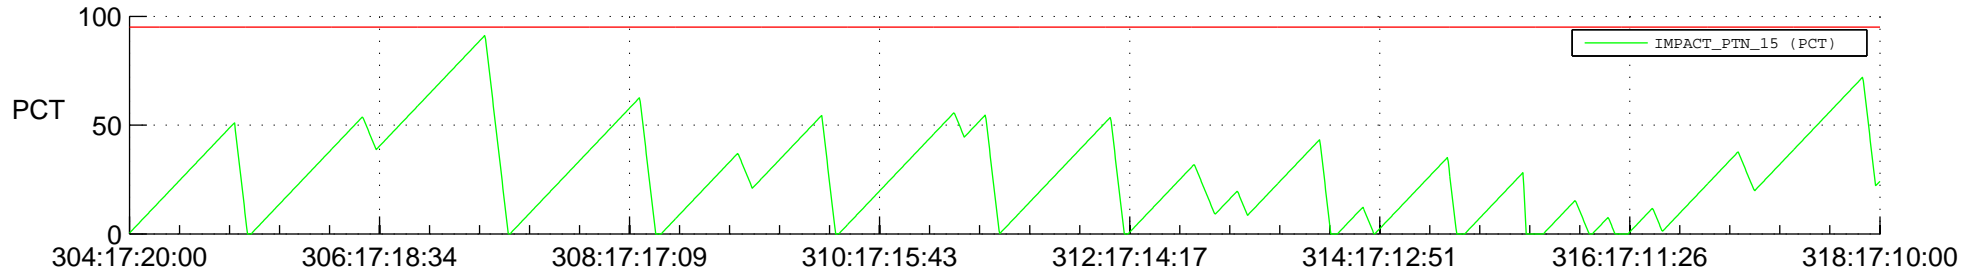

IMPACT_Percent_Full_Prediction