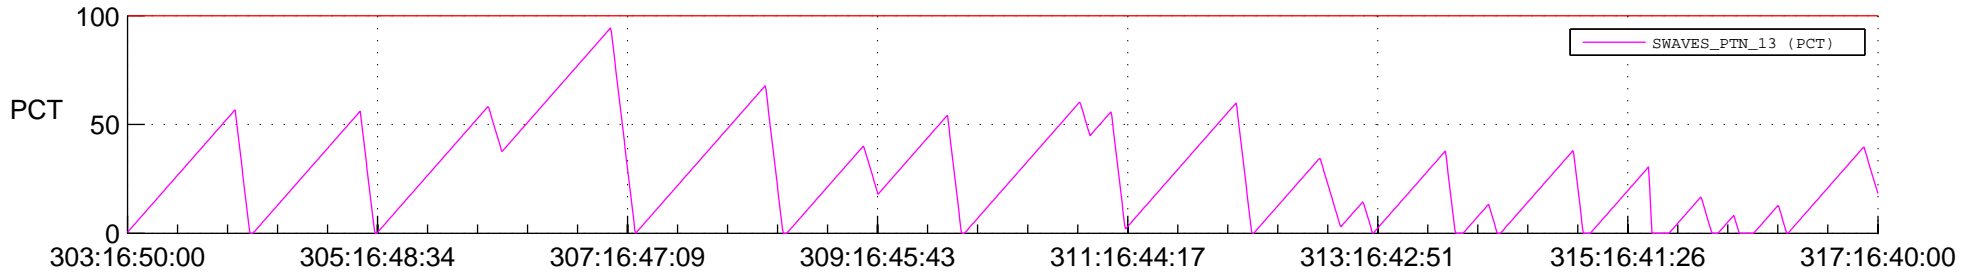

STEREO AHEAD SSR PCT Full Prediction

SWAVES_Percent_Full_Prediction

IMPACT_Percent_Full_Prediction

PLASTIC_Percent_Full_Prediction

Spacecraft_DownLink_Rate

Ground Time (2012:303:16:50:00.000 -2012:317:16:40:00.000)