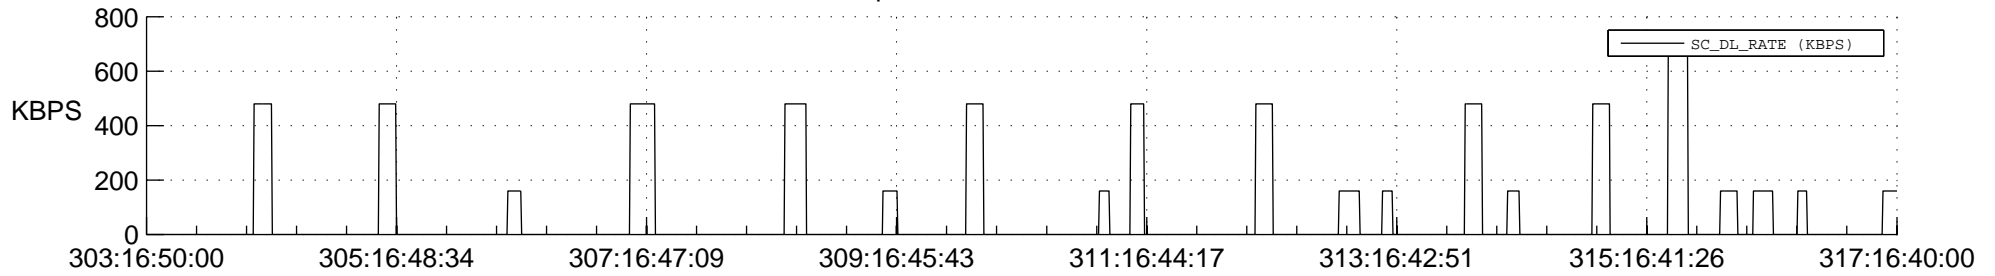

STEREO AHEAD SSR PCT Full Prediction

SWAVES_Percent_Full_Prediction

IMPACT_Percent_Full_Prediction

PLASTIC_Percent_Full_Prediction

Spacecraft_DownLink_Rate

Ground Time (2012:303:16:50:00.000 -2012:317:16:40:00.000)