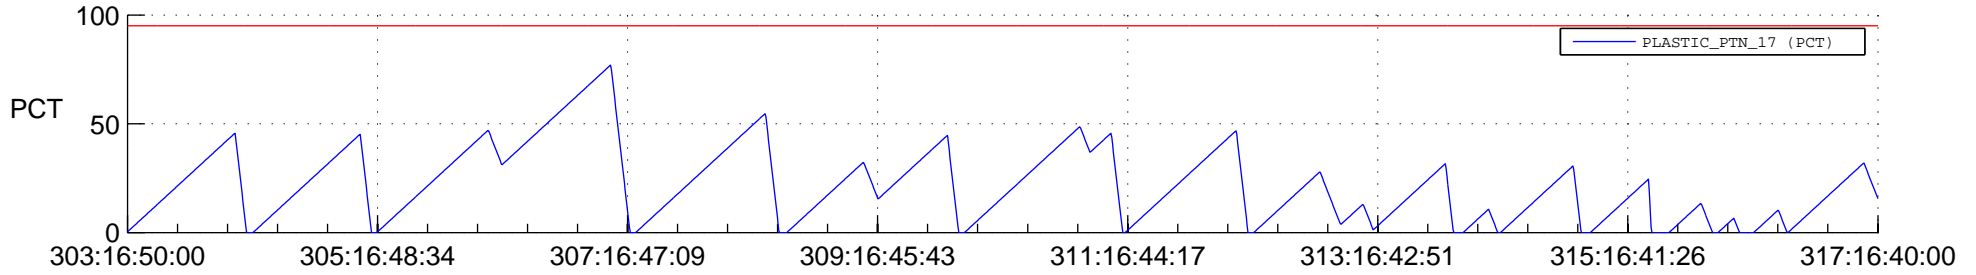

STEREO AHEAD SSR PCT Full Prediction

SWAVES_Percent_Full_Prediction

IMPACT_Percent_Full_Prediction

PLASTIC_Percent_Full_Prediction

Spacecraft_DownLink_Rate

Ground Time (2012:303:16:50:00.000 -2012:317:16:40:00.000)