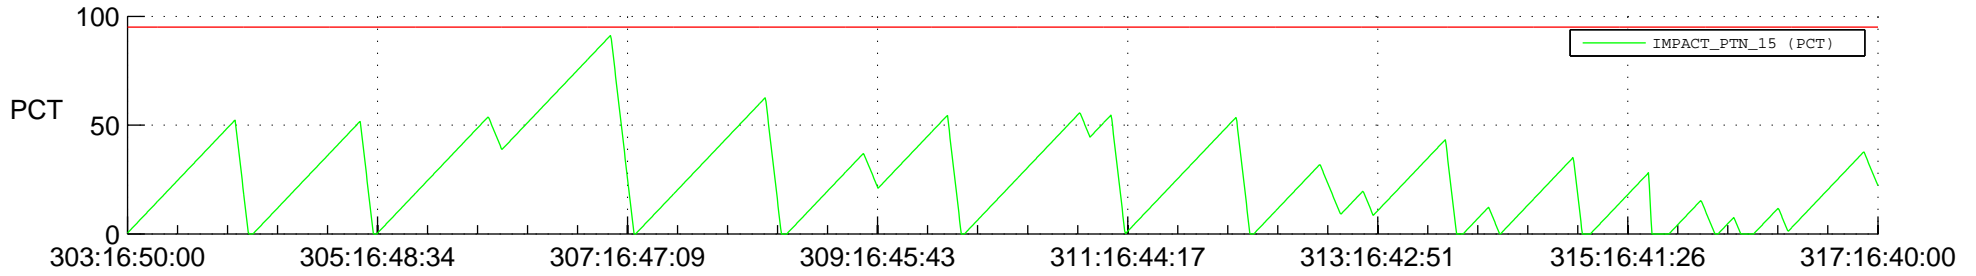

STEREO AHEAD SSR PCT Full Prediction

SWAVES_Percent_Full_Prediction

IMPACT_Percent_Full_Prediction

PLASTIC_Percent_Full_Prediction

Spacecraft_DownLink_Rate

Ground Time (2012:303:16:50:00.000 -2012:317:16:40:00.000)