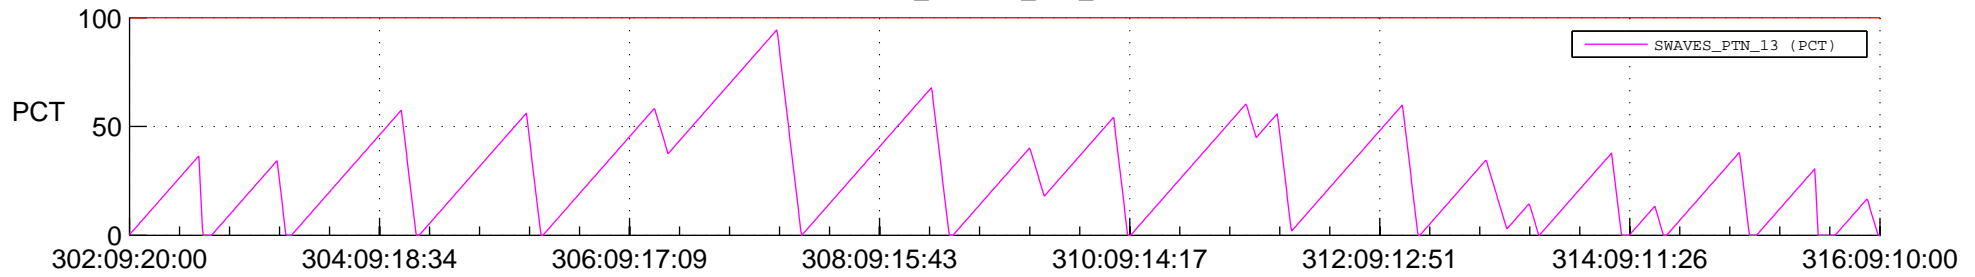

STEREO AHEAD SSR PCT Full Prediction

SWAVES_Percent_Full_Prediction

IMPACT_Percent_Full_Prediction

PLASTIC_Percent_Full_Prediction

Spacecraft_DownLink_Rate

Ground Time (2012:302:09:20:00.000 -2012:316:09:10:00.000)