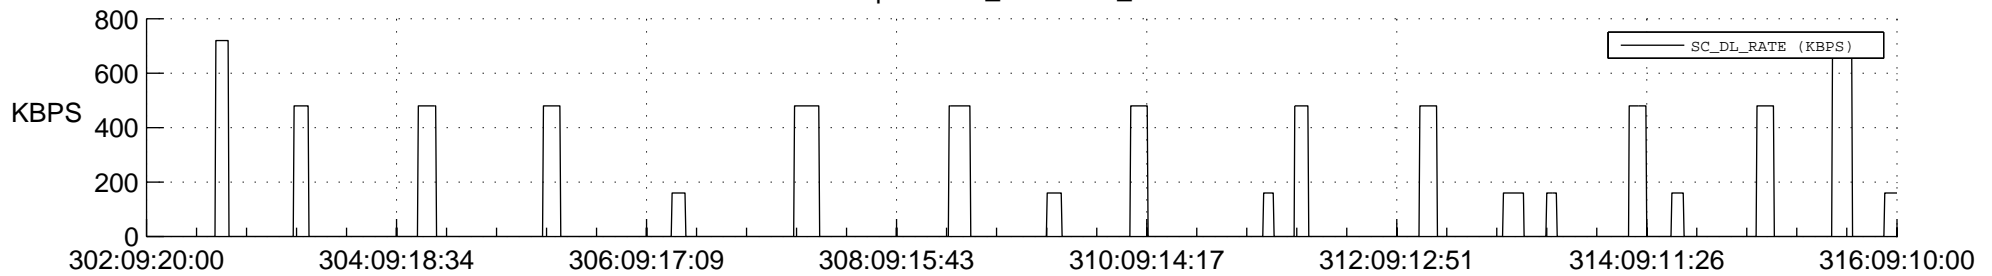

STEREO AHEAD SSR PCT Full Prediction

SWAVES_Percent_Full_Prediction

IMPACT_Percent_Full_Prediction

PLASTIC_Percent_Full_Prediction

Spacecraft_DownLink_Rate

Ground Time (2012:302:09:20:00.000 -2012:316:09:10:00.000)