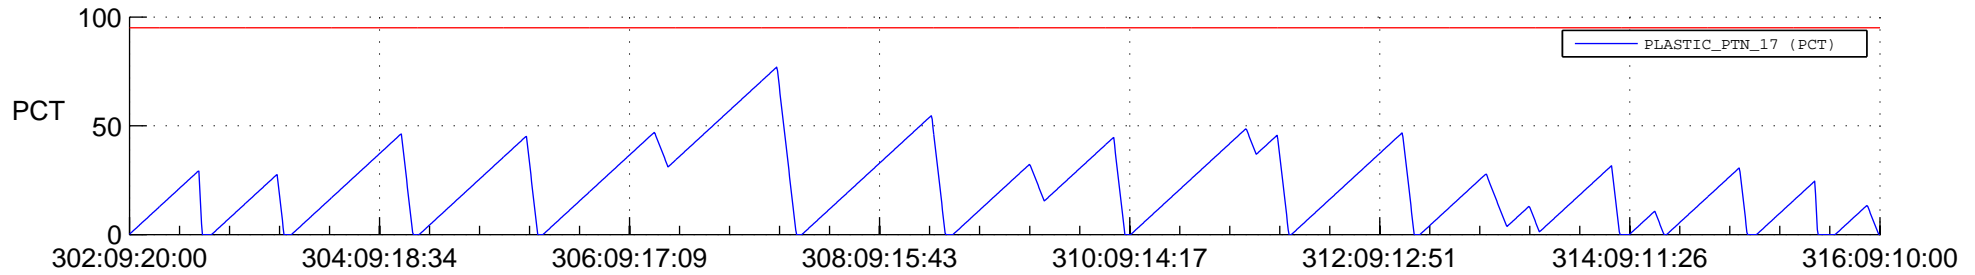

STEREO AHEAD SSR PCT Full Prediction

SWAVES_Percent_Full_Prediction

IMPACT_Percent_Full_Prediction

PLASTIC_Percent_Full_Prediction

Spacecraft_DownLink_Rate

Ground Time (2012:302:09:20:00.000 -2012:316:09:10:00.000)