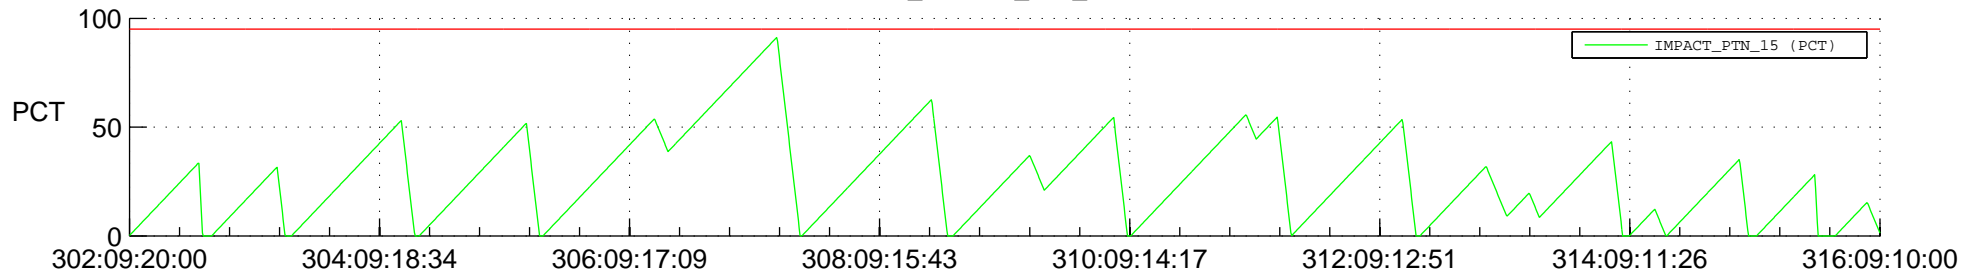

STEREO AHEAD SSR PCT Full Prediction

SWAVES_Percent_Full_Prediction

IMPACT_Percent_Full_Prediction

PLASTIC_Percent_Full_Prediction

Spacecraft_DownLink_Rate

Ground Time (2012:302:09:20:00.000 -2012:316:09:10:00.000)