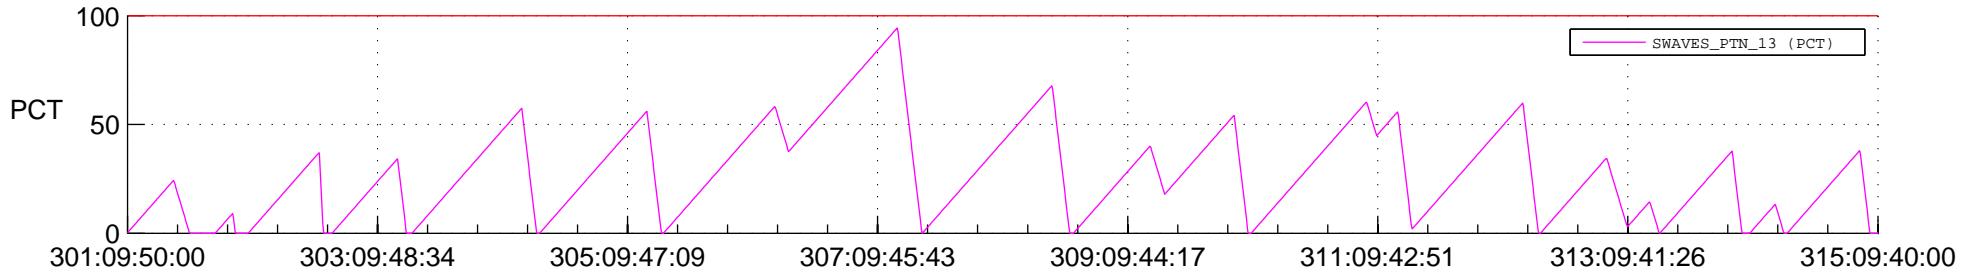

STEREO AHEAD SSR PCT Full Prediction

SWAVES_Percent_Full_Prediction

IMPACT_Percent_Full_Prediction

PLASTIC_Percent_Full_Prediction

Spacecraft_DownLink_Rate

Ground Time (2012:301:09:50:00.000 -2012:315:09:40:00.000)