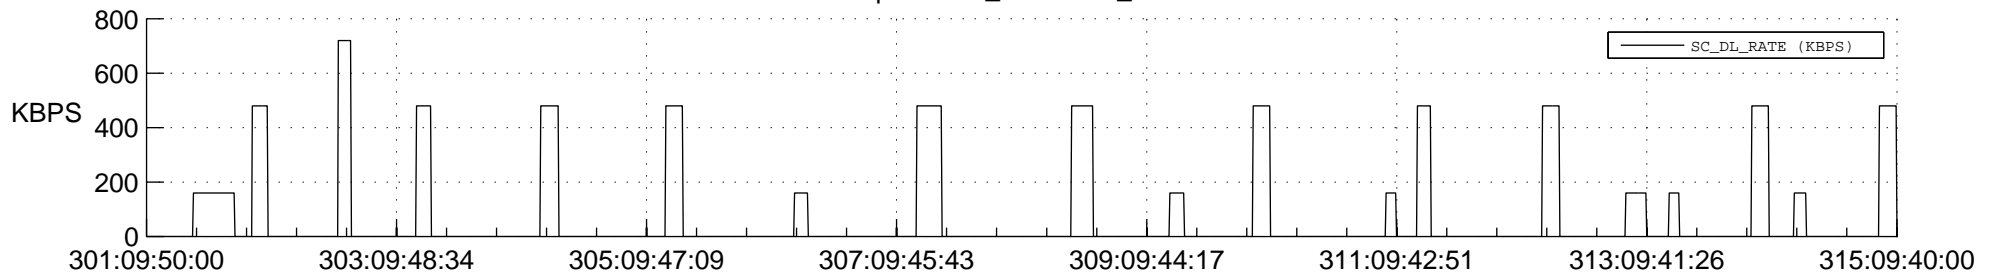

STEREO AHEAD SSR PCT Full Prediction

SWAVES_Percent_Full_Prediction

IMPACT_Percent_Full_Prediction

PLASTIC_Percent_Full_Prediction

Spacecraft_DownLink_Rate

Ground Time (2012:301:09:50:00.000 -2012:315:09:40:00.000)