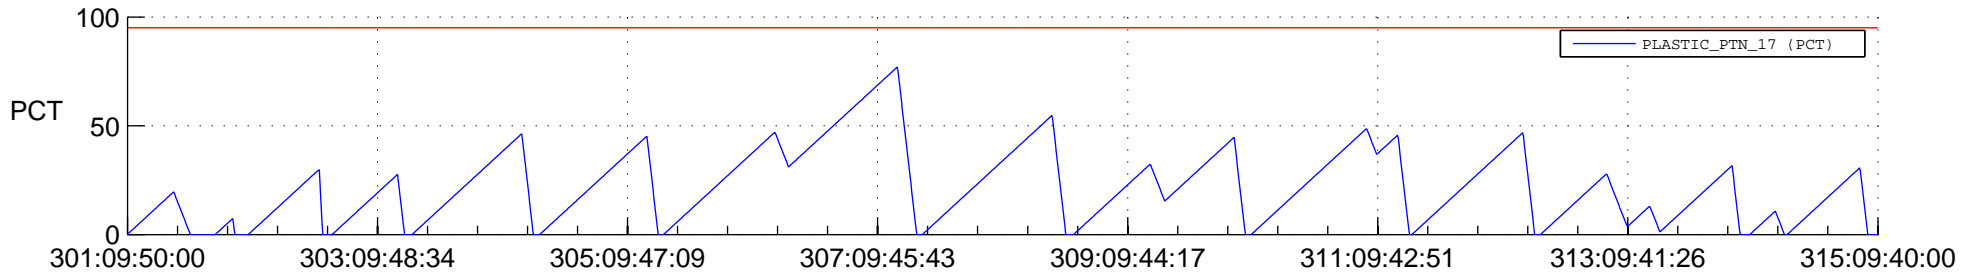

STEREO AHEAD SSR PCT Full Prediction

SWAVES_Percent_Full_Prediction

IMPACT_Percent_Full_Prediction

PLASTIC_Percent_Full_Prediction

Spacecraft_DownLink_Rate

Ground Time (2012:301:09:50:00.000 -2012:315:09:40:00.000)