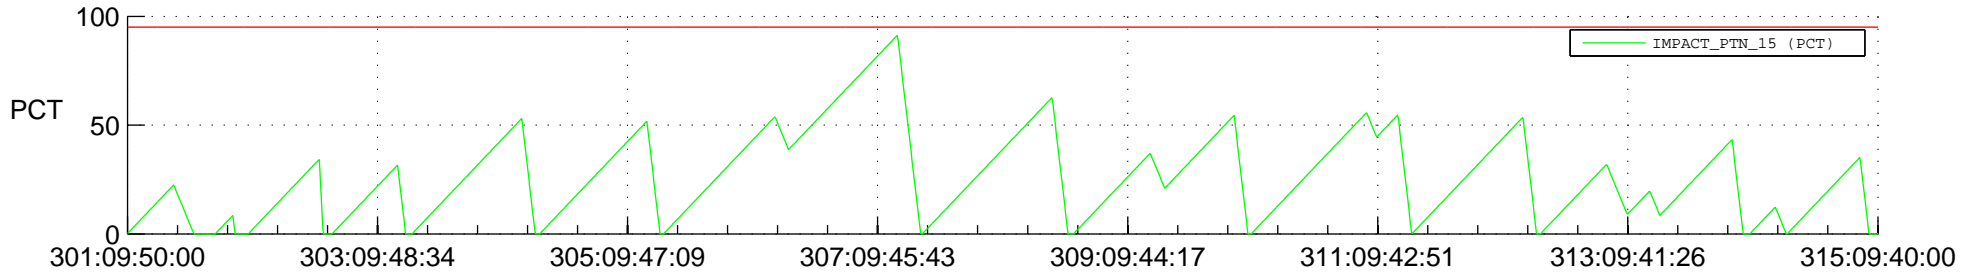

STEREO AHEAD SSR PCT Full Prediction

SWAVES_Percent_Full_Prediction

IMPACT_Percent_Full_Prediction

PLASTIC_Percent_Full_Prediction

Spacecraft_DownLink_Rate

Ground Time (2012:301:09:50:00.000 -2012:315:09:40:00.000)