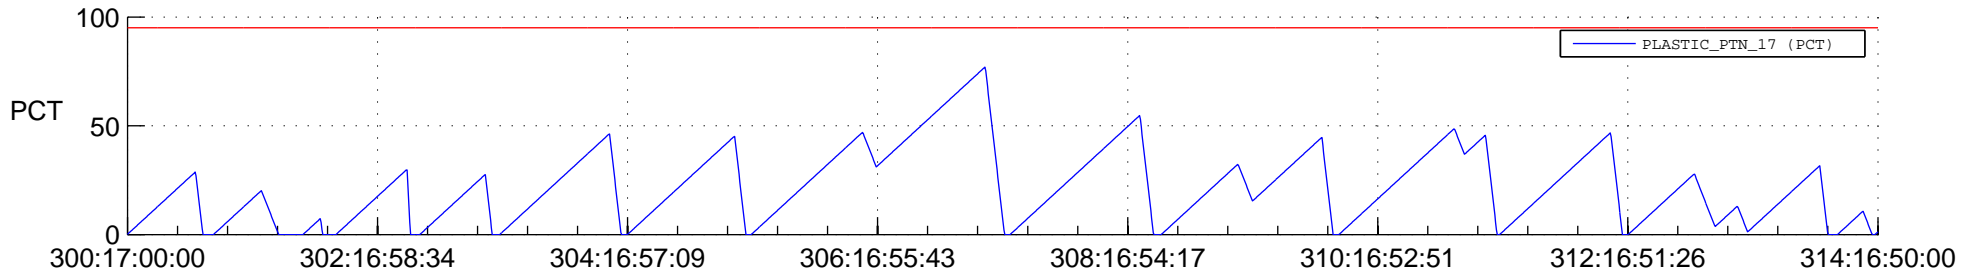

STEREO AHEAD SSR PCT Full Prediction

SWAVES_Percent_Full_Prediction

IMPACT_Percent_Full_Prediction

PLASTIC_Percent_Full_Prediction

Spacecraft_DownLink_Rate

Ground Time (2012:300:17:00:00.000 -2012:314:16:50:00.000)