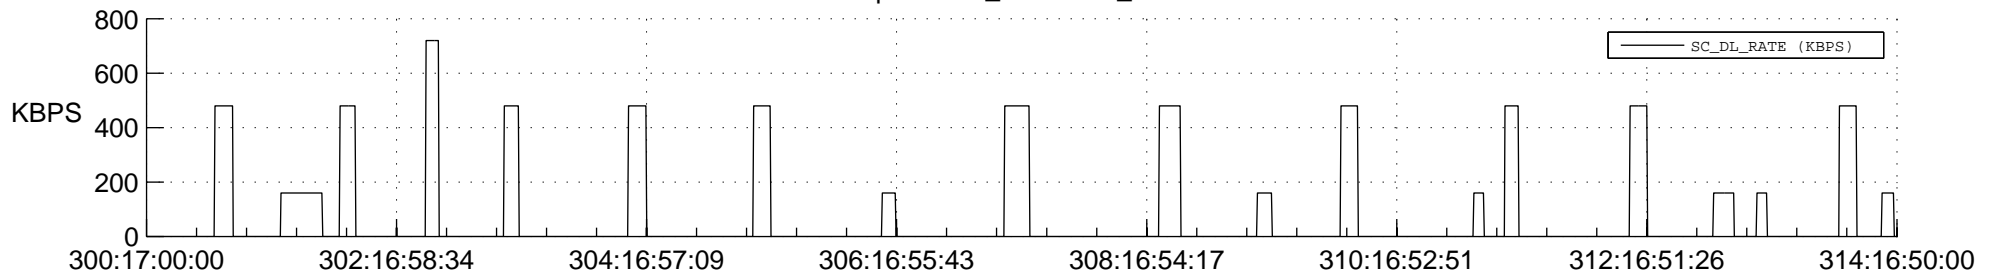

STEREO AHEAD SSR PCT Full Prediction

SWAVES_Percent_Full_Prediction

IMPACT_Percent_Full_Prediction

PLASTIC_Percent_Full_Prediction

Spacecraft_DownLink_Rate

Ground Time (2012:300:17:00:00.000 -2012:314:16:50:00.000)