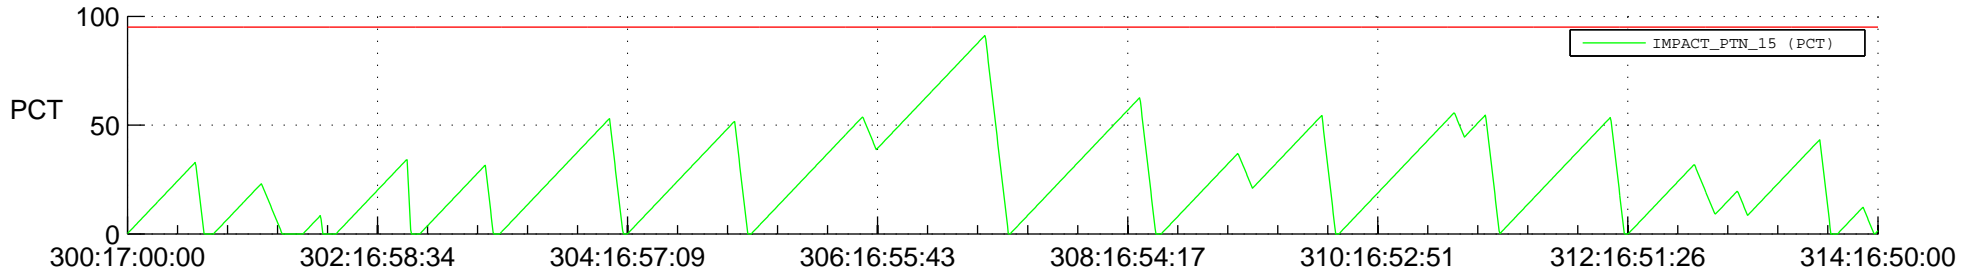

STEREO AHEAD SSR PCT Full Prediction

SWAVES_Percent_Full_Prediction

IMPACT_Percent_Full_Prediction

PLASTIC_Percent_Full_Prediction

Spacecraft_DownLink_Rate

Ground Time (2012:300:17:00:00.000 -2012:314:16:50:00.000)