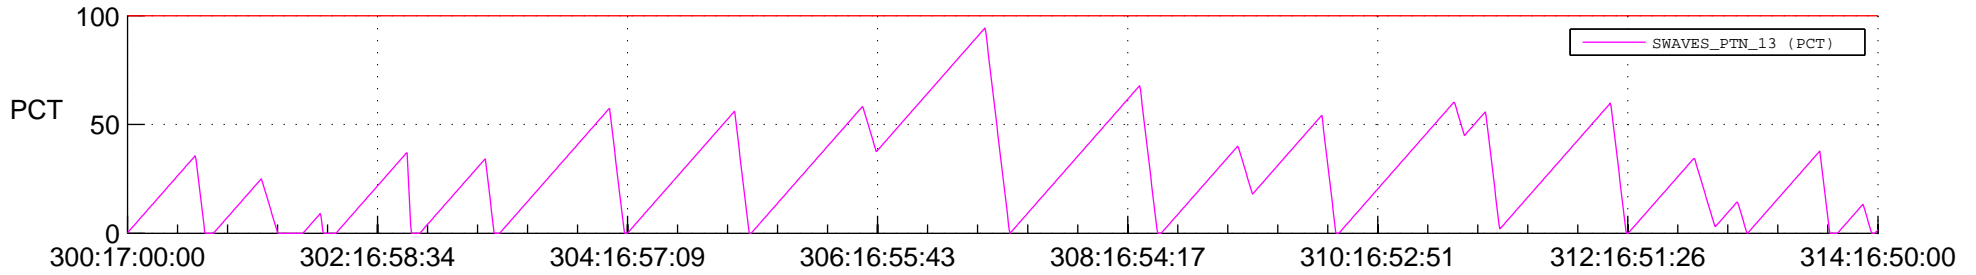

STEREO AHEAD SSR PCT Full Prediction

SWAVES_Percent_Full_Prediction

IMPACT_Percent_Full_Prediction

PLASTIC_Percent_Full_Prediction

Spacecraft_DownLink_Rate

Ground Time (2012:300:17:00:00.000 -2012:314:16:50:00.000)