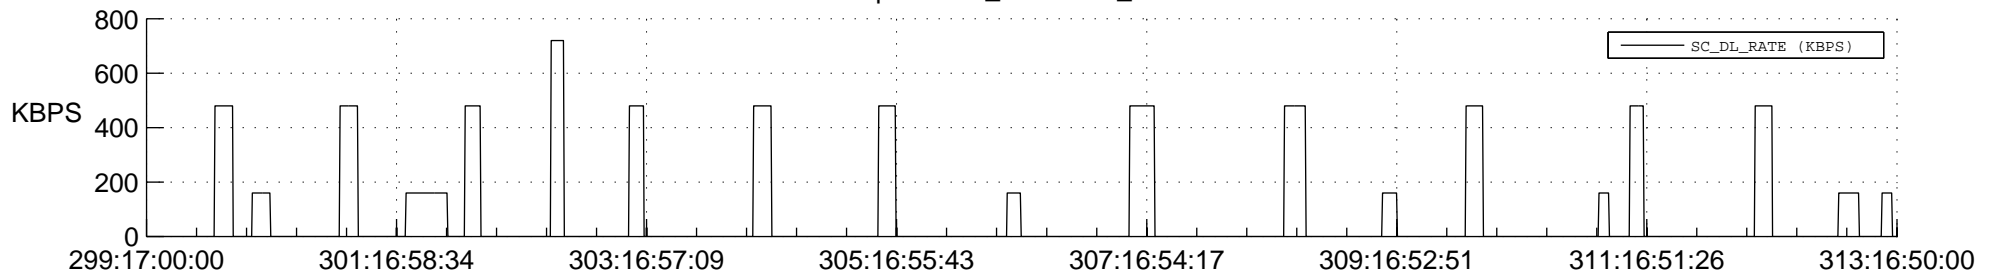

STEREO AHEAD SSR PCT Full Prediction

SWAVES_Percent_Full_Prediction

IMPACT_Percent_Full_Prediction

PLASTIC_Percent_Full_Prediction

Spacecraft_DownLink_Rate

Ground Time (2012:299:17:00:00.000 -2012:313:16:50:00.000)