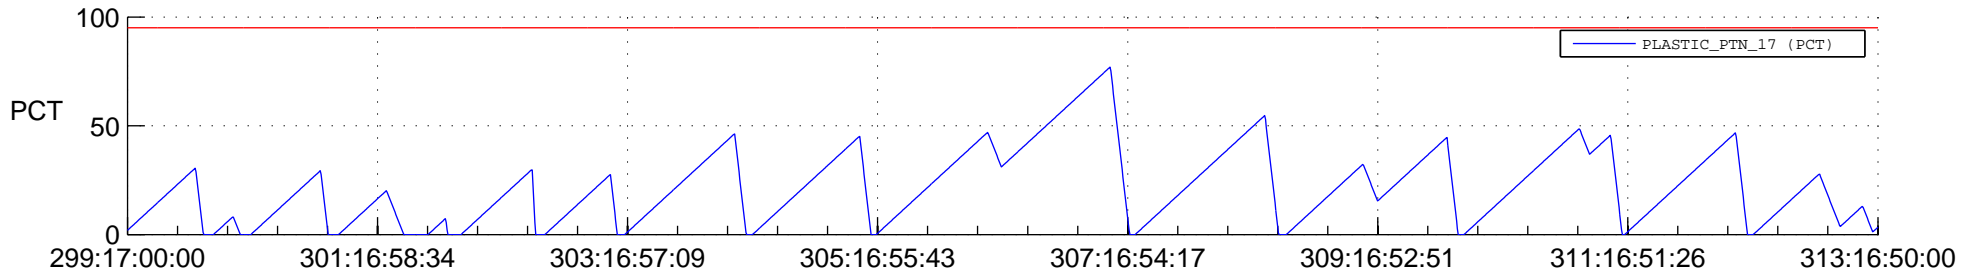

STEREO AHEAD SSR PCT Full Prediction

SWAVES_Percent_Full_Prediction

IMPACT_Percent_Full_Prediction

PLASTIC_Percent_Full_Prediction

Spacecraft_DownLink_Rate

Ground Time (2012:299:17:00:00.000 -2012:313:16:50:00.000)