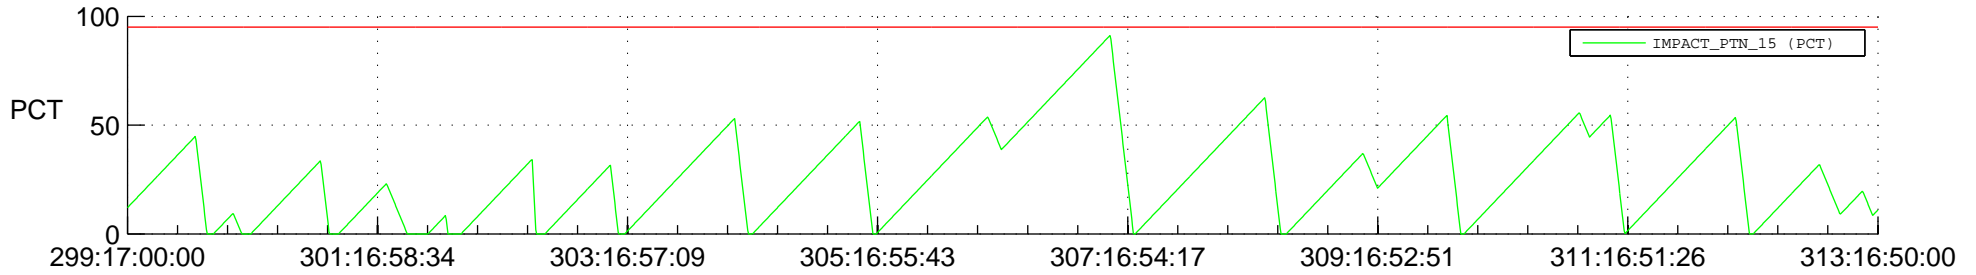

STEREO AHEAD SSR PCT Full Prediction

SWAVES_Percent_Full_Prediction

IMPACT_Percent_Full_Prediction

PLASTIC_Percent_Full_Prediction

Spacecraft_DownLink_Rate

Ground Time (2012:299:17:00:00.000 -2012:313:16:50:00.000)