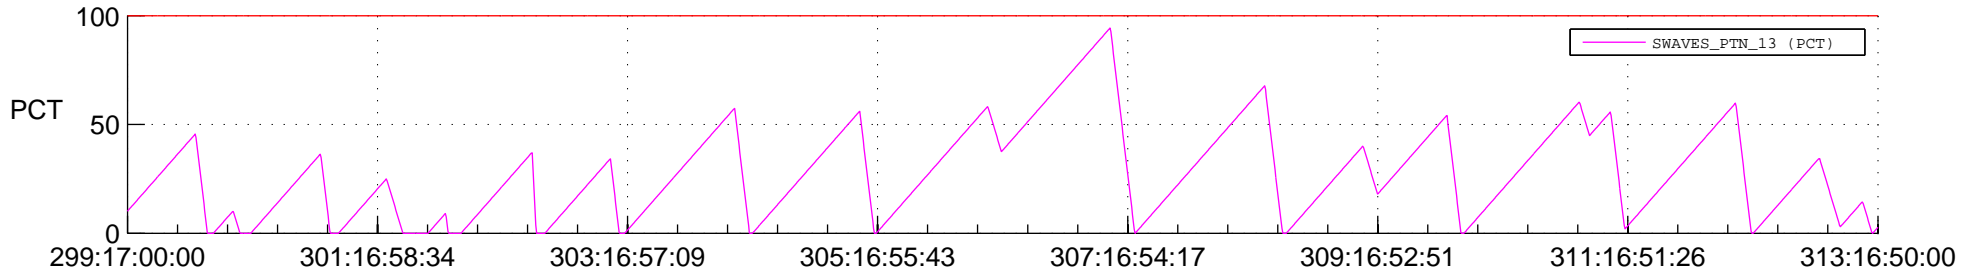

STEREO AHEAD SSR PCT Full Prediction

SWAVES_Percent_Full_Prediction

IMPACT_Percent_Full_Prediction

PLASTIC_Percent_Full_Prediction

Spacecraft_DownLink_Rate

Ground Time (2012:299:17:00:00.000 -2012:313:16:50:00.000)