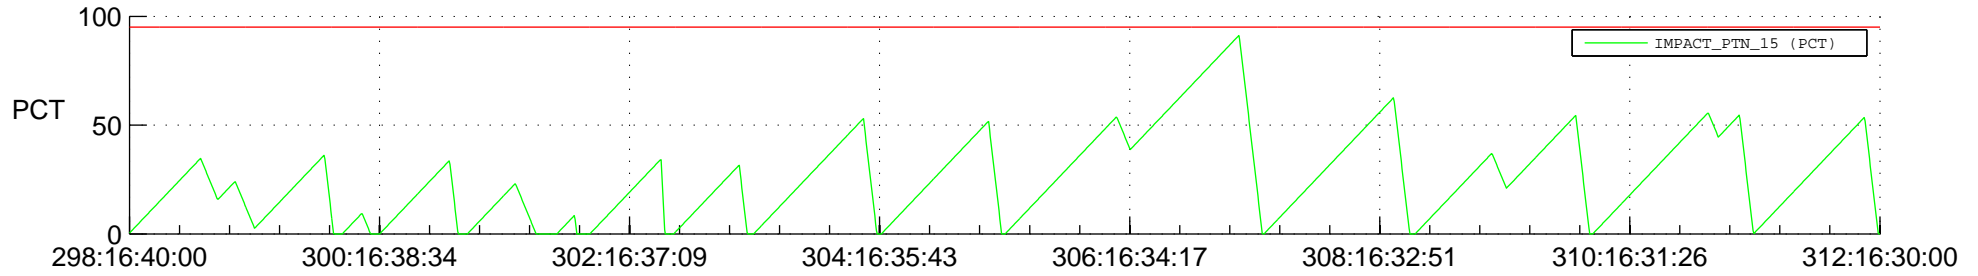

STEREO AHEAD SSR PCT Full Prediction

SWAVES_Percent_Full_Prediction

IMPACT_Percent_Full_Prediction

PLASTIC_Percent_Full_Prediction

Spacecraft_DownLink_Rate

Ground Time (2012:298:16:40:00.000 -2012:312:16:30:00.000)