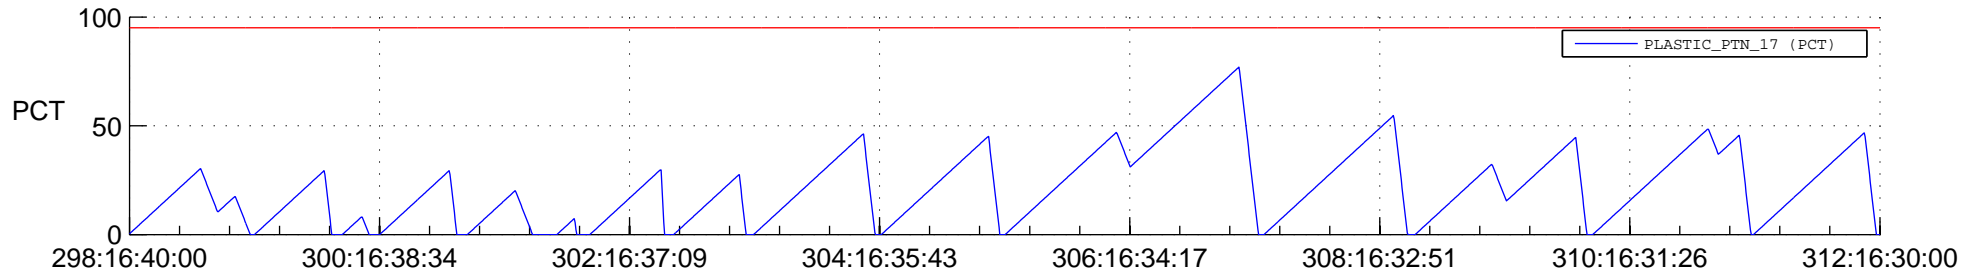

STEREO AHEAD SSR PCT Full Prediction

SWAVES_Percent_Full_Prediction

IMPACT_Percent_Full_Prediction

PLASTIC_Percent_Full_Prediction

Spacecraft_DownLink_Rate

Ground Time (2012:298:16:40:00.000 -2012:312:16:30:00.000)