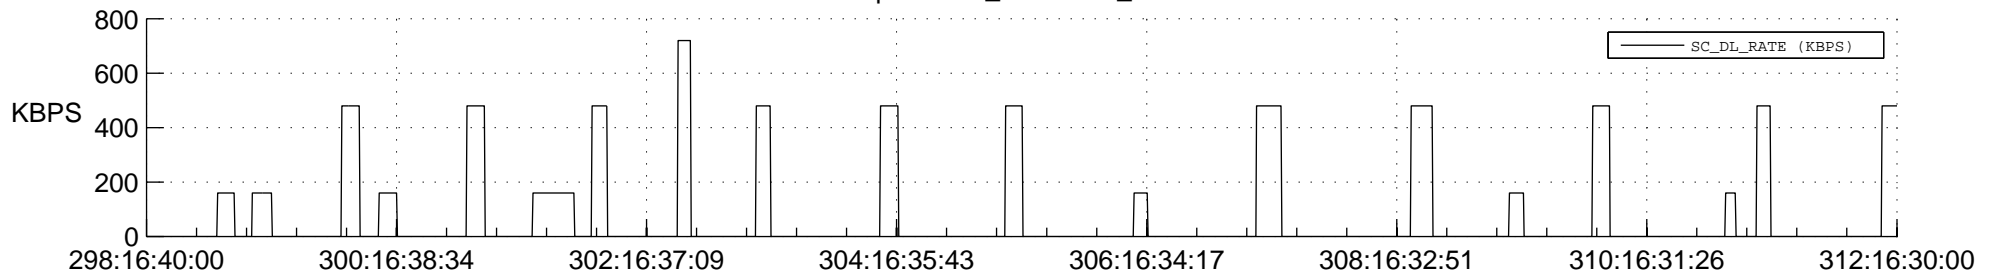

STEREO AHEAD SSR PCT Full Prediction

SWAVES_Percent_Full_Prediction

IMPACT_Percent_Full_Prediction

PLASTIC_Percent_Full_Prediction

Spacecraft_DownLink_Rate

Ground Time (2012:298:16:40:00.000 -2012:312:16:30:00.000)