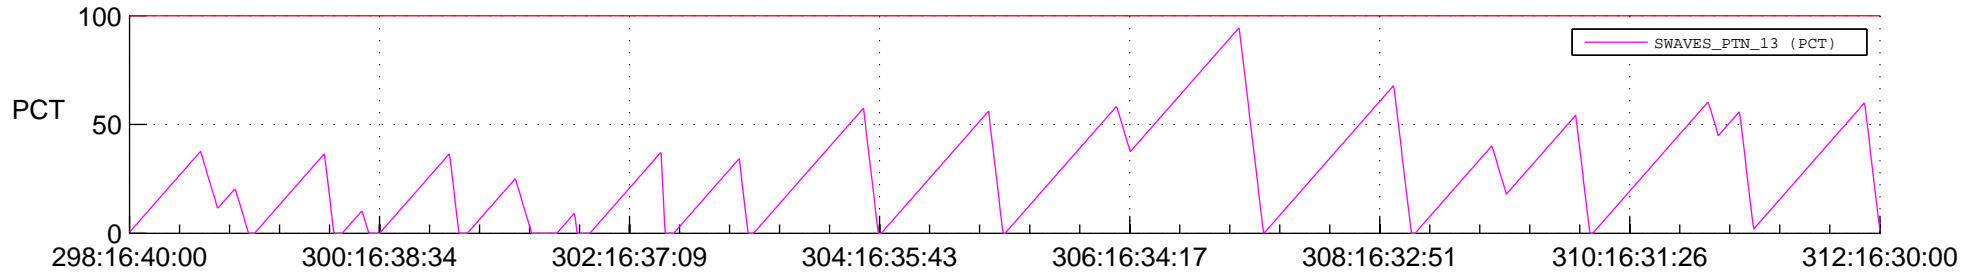

STEREO AHEAD SSR PCT Full Prediction

SWAVES_Percent_Full_Prediction

IMPACT_Percent_Full_Prediction

PLASTIC_Percent_Full_Prediction

Spacecraft_DownLink_Rate

Ground Time (2012:298:16:40:00.000 -2012:312:16:30:00.000)