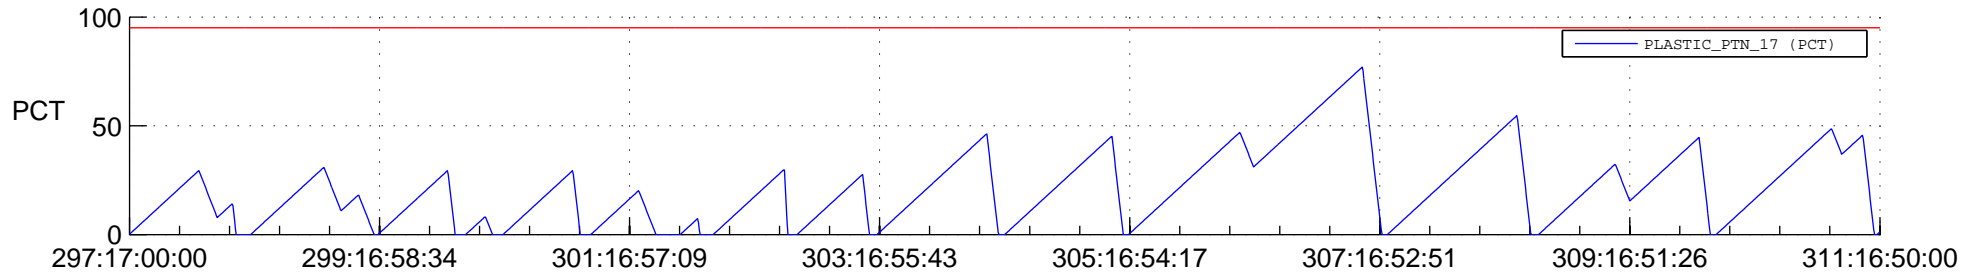

STEREO AHEAD SSR PCT Full Prediction

SWAVES_Percent_Full_Prediction

IMPACT_Percent_Full_Prediction

PLASTIC_Percent_Full_Prediction

Spacecraft_DownLink_Rate