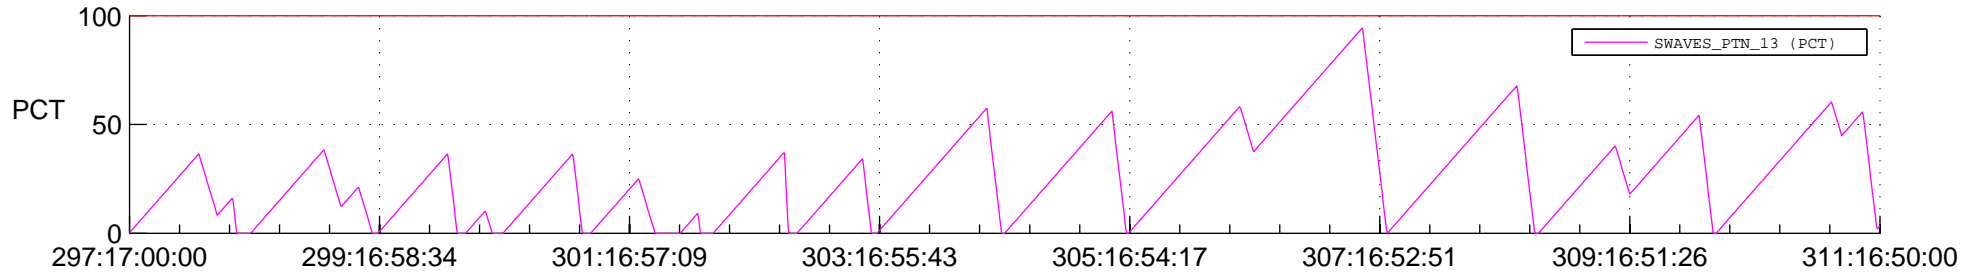

STEREO AHEAD SSR PCT Full Prediction

SWAVES_Percent_Full_Prediction

IMPACT_Percent_Full_Prediction

PLASTIC_Percent_Full_Prediction

Spacecraft_DownLink_Rate