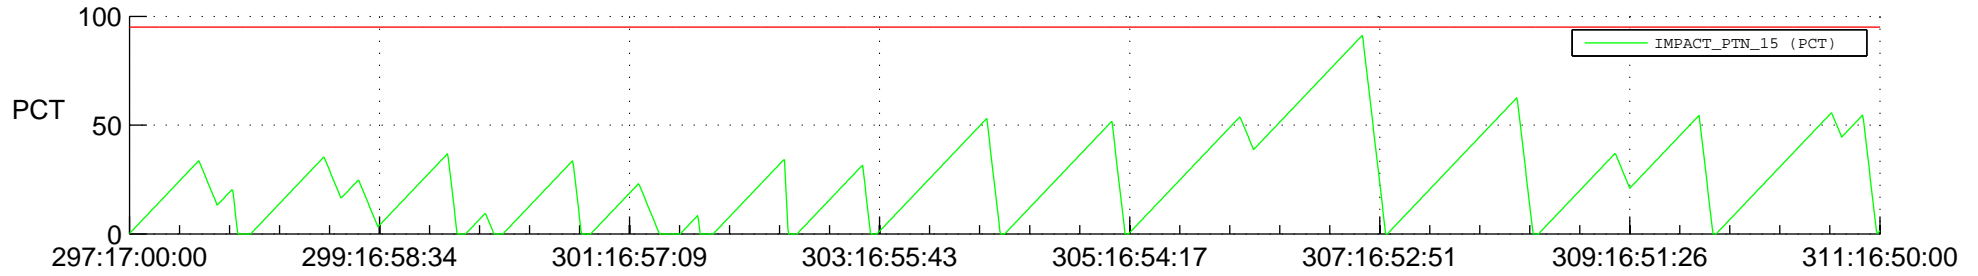

STEREO AHEAD SSR PCT Full Prediction

SWAVES_Percent_Full_Prediction

IMPACT_Percent_Full_Prediction

PLASTIC_Percent_Full_Prediction

Spacecraft_DownLink_Rate