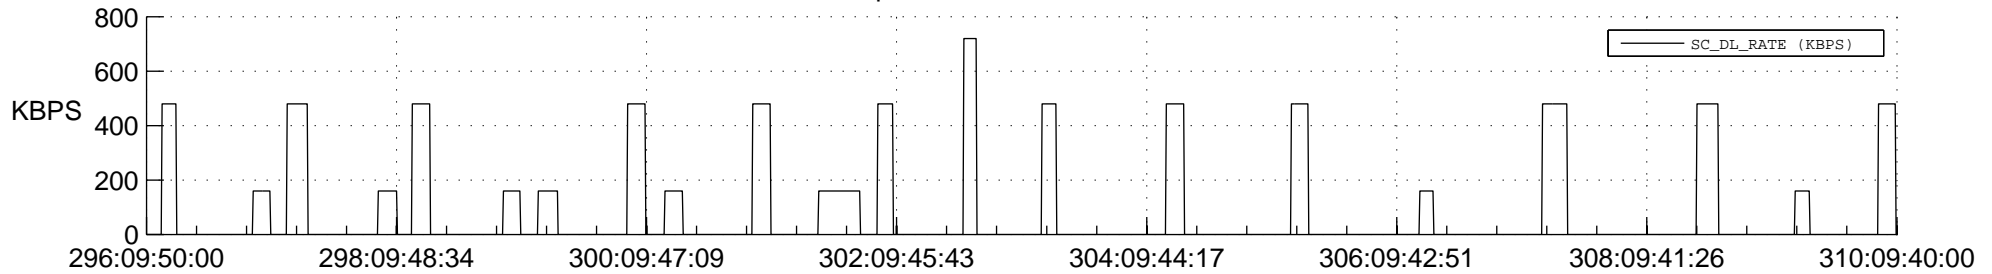

STEREO AHEAD SSR PCT Full Prediction

SWAVES_Percent_Full_Prediction

IMPACT_Percent_Full_Prediction

PLASTIC_Percent_Full_Prediction

Spacecraft_DownLink_Rate

Ground Time (2012:296:09:50:00.000 -2012:310:09:40:00.000)