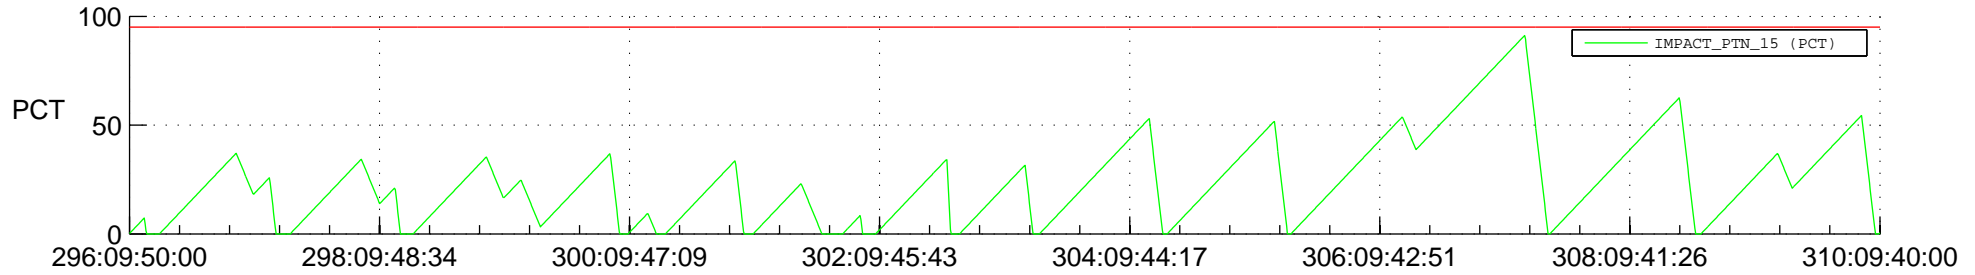

STEREO AHEAD SSR PCT Full Prediction

SWAVES_Percent_Full_Prediction

IMPACT_Percent_Full_Prediction

PLASTIC_Percent_Full_Prediction

Spacecraft_DownLink_Rate

Ground Time (2012:296:09:50:00.000 -2012:310:09:40:00.000)