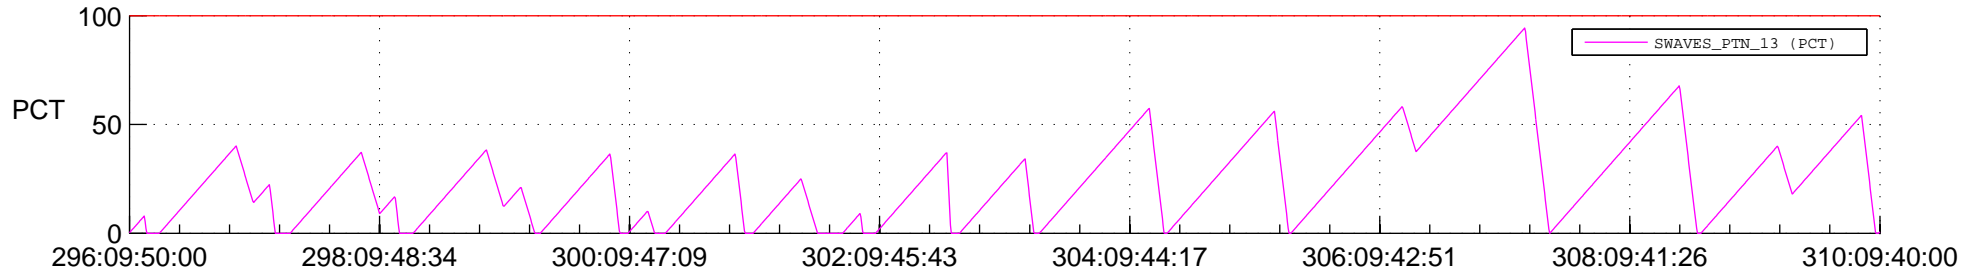

STEREO AHEAD SSR PCT Full Prediction

SWAVES_Percent_Full_Prediction

IMPACT_Percent_Full_Prediction

PLASTIC_Percent_Full_Prediction

Spacecraft_DownLink_Rate

Ground Time (2012:296:09:50:00.000 -2012:310:09:40:00.000)