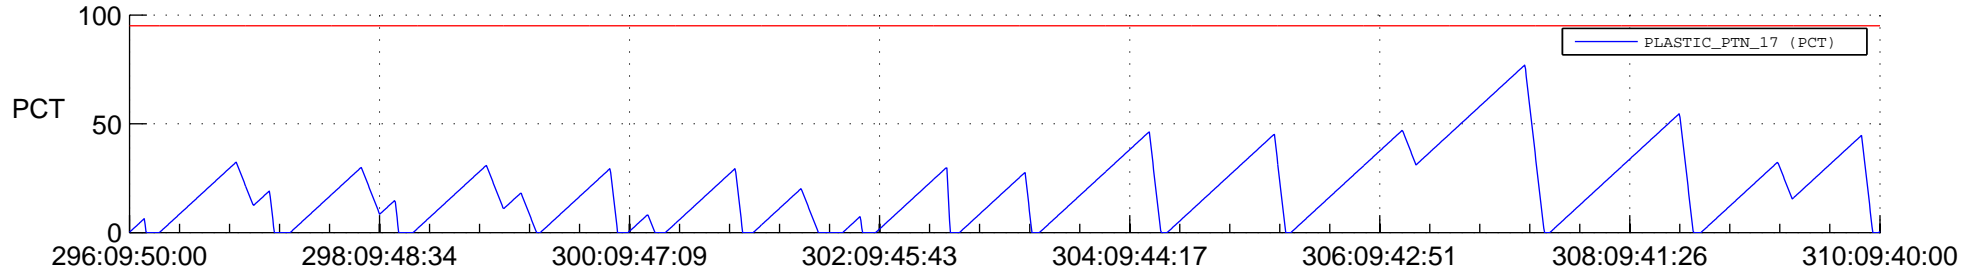

STEREO AHEAD SSR PCT Full Prediction

SWAVES_Percent_Full_Prediction

IMPACT_Percent_Full_Prediction

PLASTIC_Percent_Full_Prediction

Spacecraft_DownLink_Rate

Ground Time (2012:296:09:50:00.000 -2012:310:09:40:00.000)