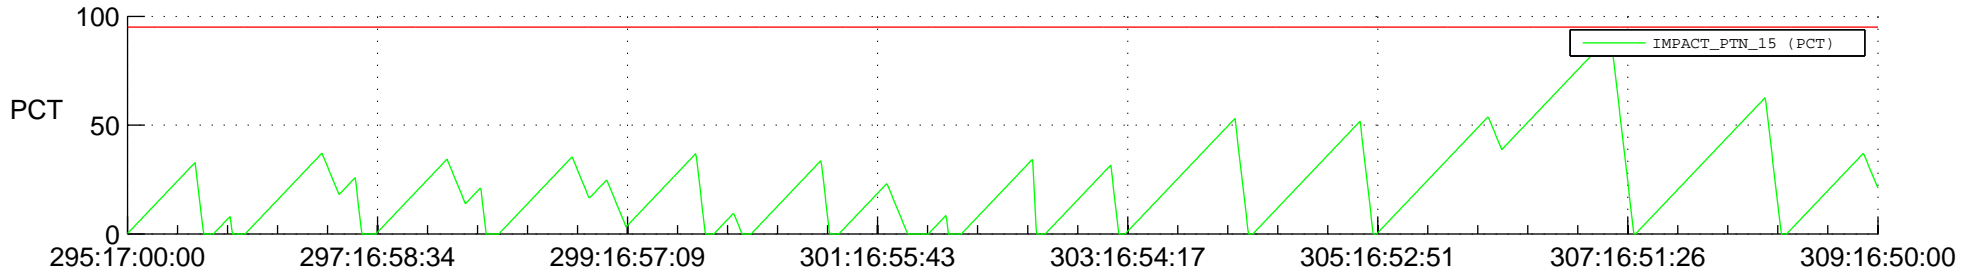

IMPACT_Percent_Full_Prediction