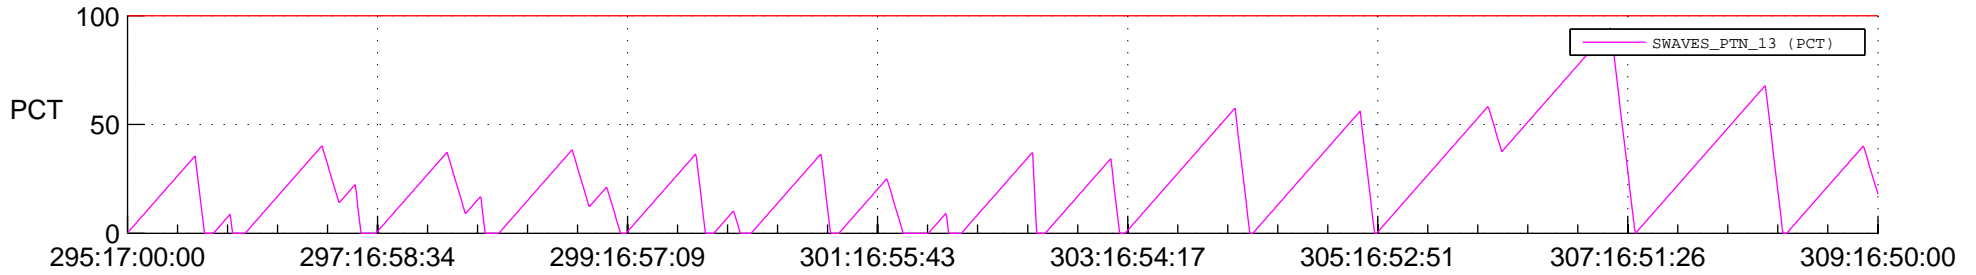

## SWAVES\_Percent\_Full\_Prediction

## Spacecraft\_DownLink\_Rate

Ground Time (2012:295:17:00:00.000 -2012:309:16:50:00.000)