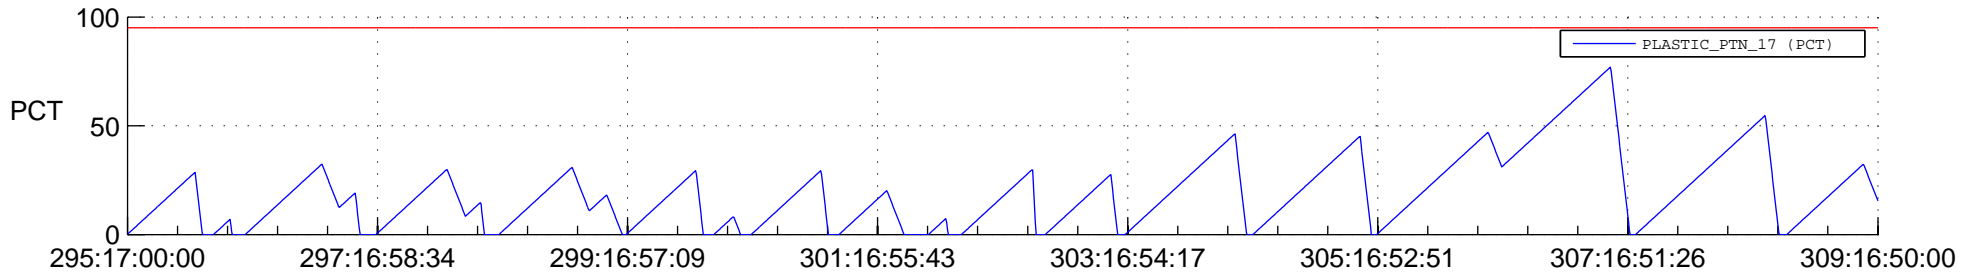

## SWAVES\_Percent\_Full\_Prediction

## Spacecraft\_DownLink\_Rate

Ground Time (2012:295:17:00:00.000 -2012:309:16:50:00.000)