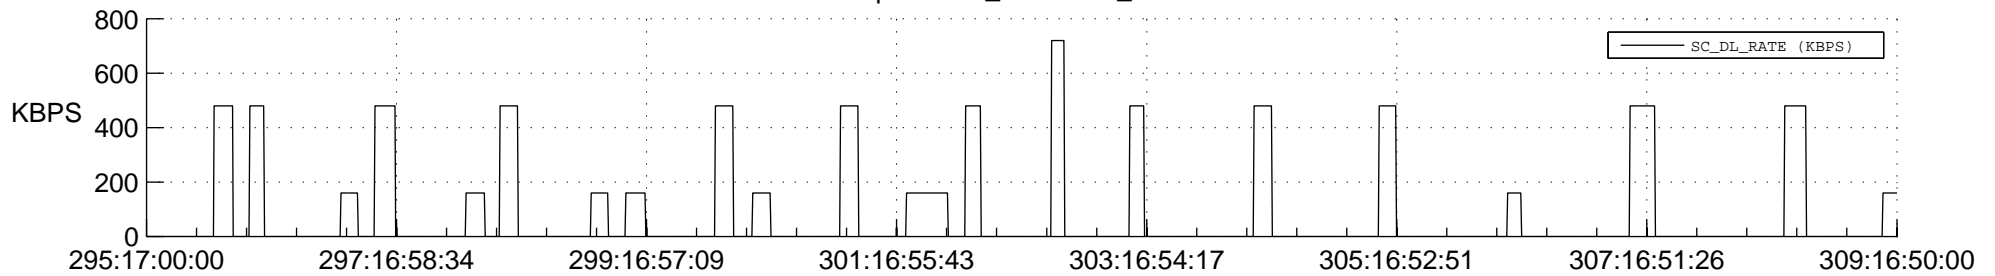

## Spacecraft\_DownLink\_Rate

Ground Time (2012:295:17:00:00.000 -2012:309:16:50:00.000)