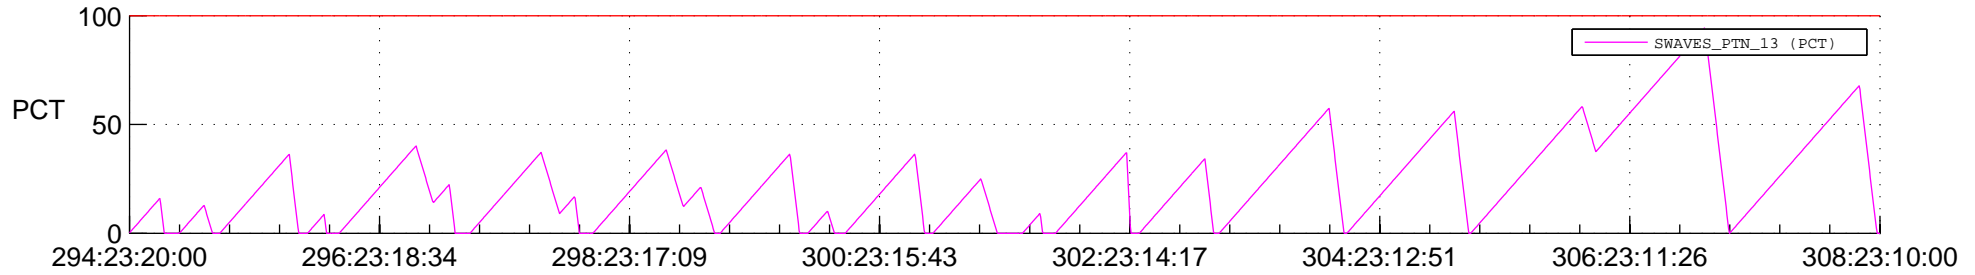

STEREO AHEAD SSR PCT Full Prediction

SWAVES_Percent_Full_Prediction

IMPACT_Percent_Full_Prediction

PLASTIC_Percent_Full_Prediction

Spacecraft_DownLink_Rate

Ground Time (2012:294:23:20:00.000 -2012:308:23:10:00.000)