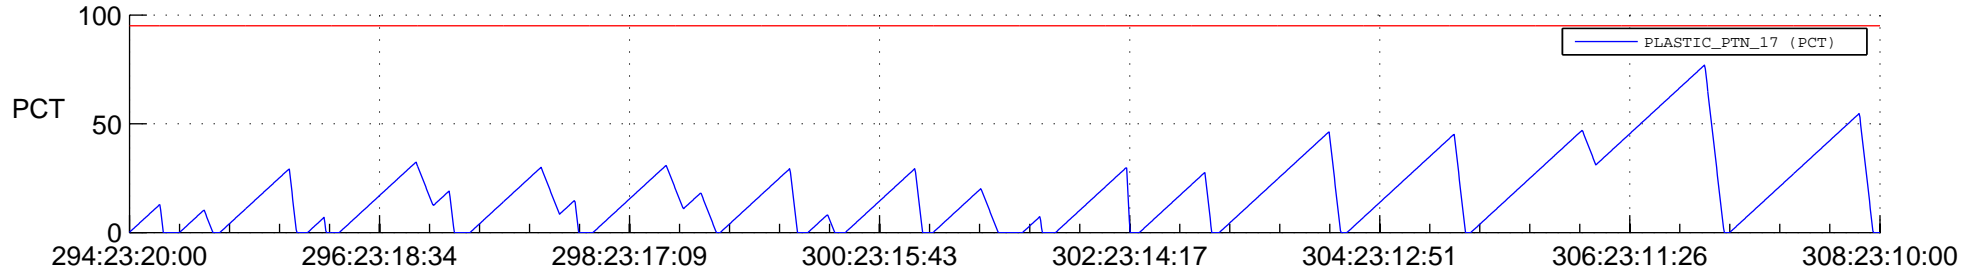

STEREO AHEAD SSR PCT Full Prediction

SWAVES_Percent_Full_Prediction

IMPACT_Percent_Full_Prediction

PLASTIC_Percent_Full_Prediction

Spacecraft_DownLink_Rate

Ground Time (2012:294:23:20:00.000 -2012:308:23:10:00.000)