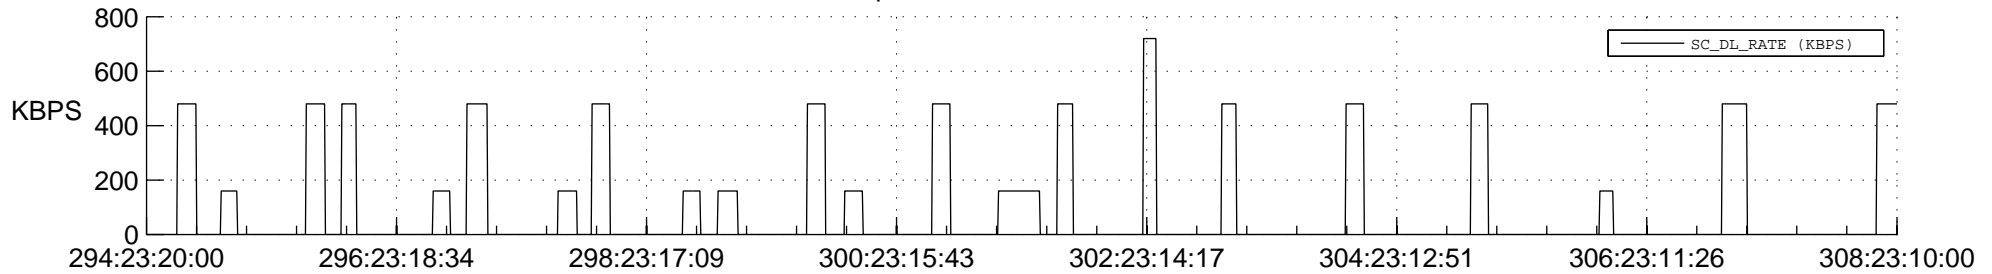

STEREO AHEAD SSR PCT Full Prediction

SWAVES_Percent_Full_Prediction

IMPACT_Percent_Full_Prediction

PLASTIC_Percent_Full_Prediction

Spacecraft_DownLink_Rate

Ground Time (2012:294:23:20:00.000 -2012:308:23:10:00.000)