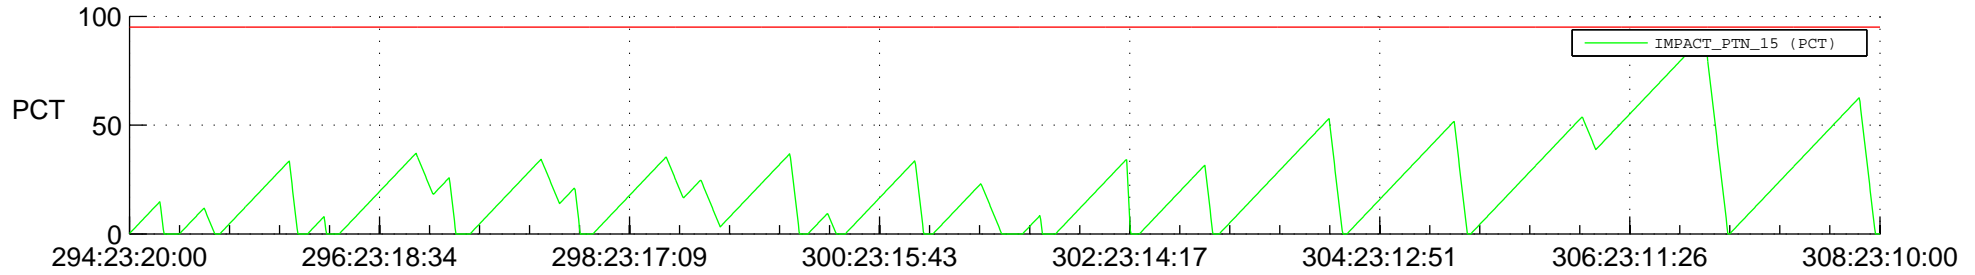

STEREO AHEAD SSR PCT Full Prediction

SWAVES_Percent_Full_Prediction

IMPACT_Percent_Full_Prediction

PLASTIC_Percent_Full_Prediction

Spacecraft_DownLink_Rate

Ground Time (2012:294:23:20:00.000 -2012:308:23:10:00.000)