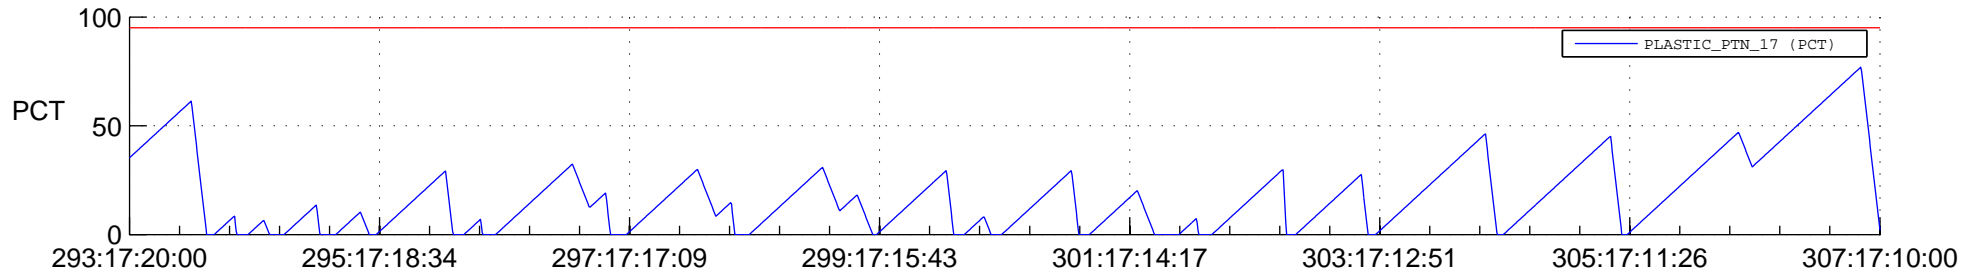

# STEREO AHEAD SSR PCT Full Prediction

## SWAVES\_Percent\_Full\_Prediction

## Spacecraft\_DownLink\_Rate

Ground Time (2012:293:17:20:00.000 -2012:307:17:10:00.000)