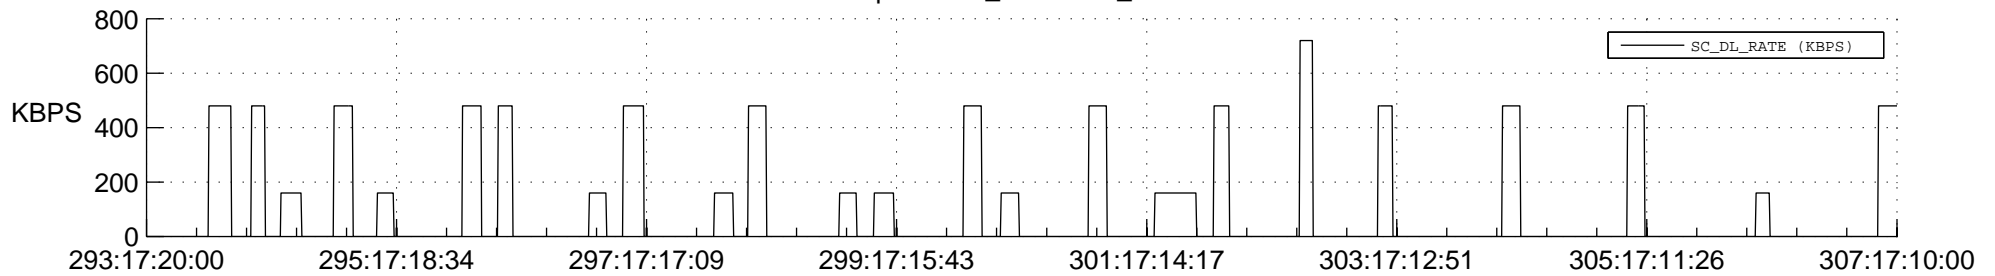

## Spacecraft\_DownLink\_Rate

Ground Time (2012:293:17:20:00.000 -2012:307:17:10:00.000)