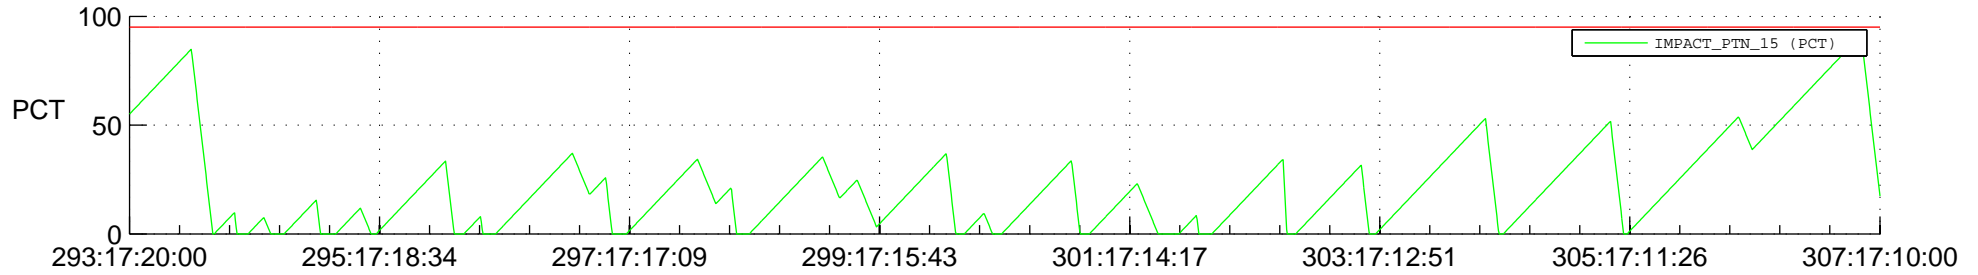

IMPACT_Percent_Full_Prediction