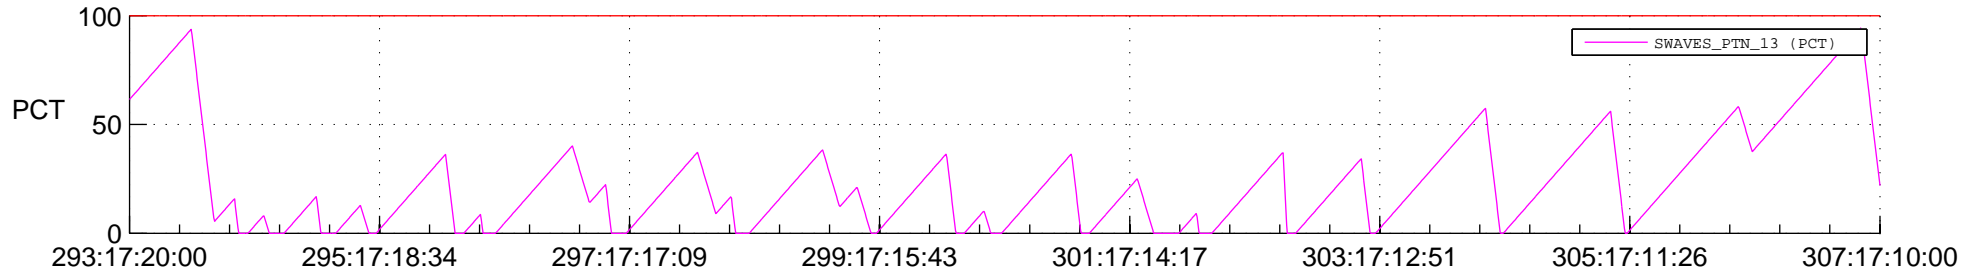

# STEREO AHEAD SSR PCT Full Prediction

## SWAVES\_Percent\_Full\_Prediction

## Spacecraft\_DownLink\_Rate

Ground Time (2012:293:17:20:00.000 -2012:307:17:10:00.000)