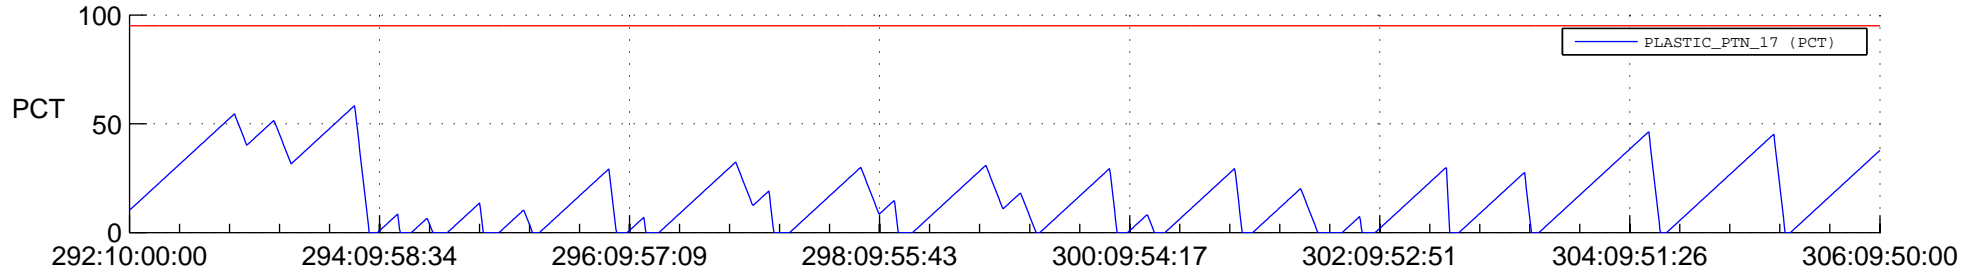

STEREO AHEAD SSR PCT Full Prediction

SWAVES_Percent_Full_Prediction

IMPACT_Percent_Full_Prediction

PLASTIC_Percent_Full_Prediction

Spacecraft_DownLink_Rate

Ground Time (2012:292:10:00:00.000 -2012:306:09:50:00.000)