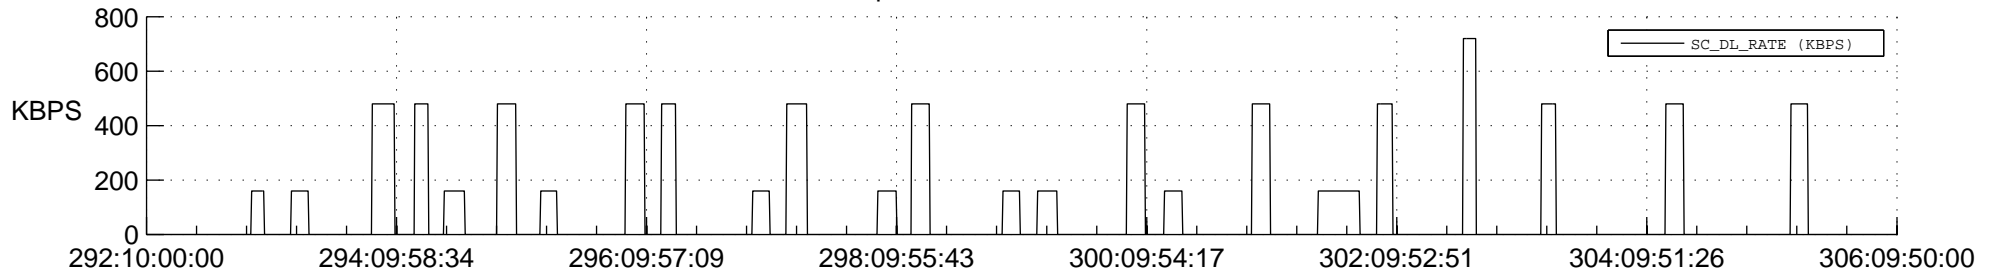

STEREO AHEAD SSR PCT Full Prediction

SWAVES_Percent_Full_Prediction

IMPACT_Percent_Full_Prediction

PLASTIC_Percent_Full_Prediction

Spacecraft_DownLink_Rate

Ground Time (2012:292:10:00:00.000 -2012:306:09:50:00.000)