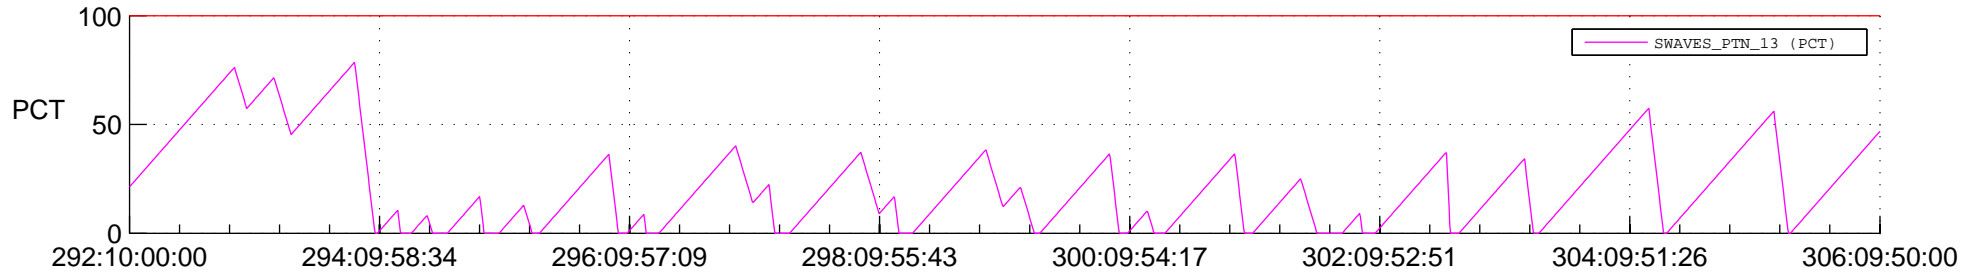

STEREO AHEAD SSR PCT Full Prediction

SWAVES_Percent_Full_Prediction

IMPACT_Percent_Full_Prediction

PLASTIC_Percent_Full_Prediction

Spacecraft_DownLink_Rate

Ground Time (2012:292:10:00:00.000 -2012:306:09:50:00.000)