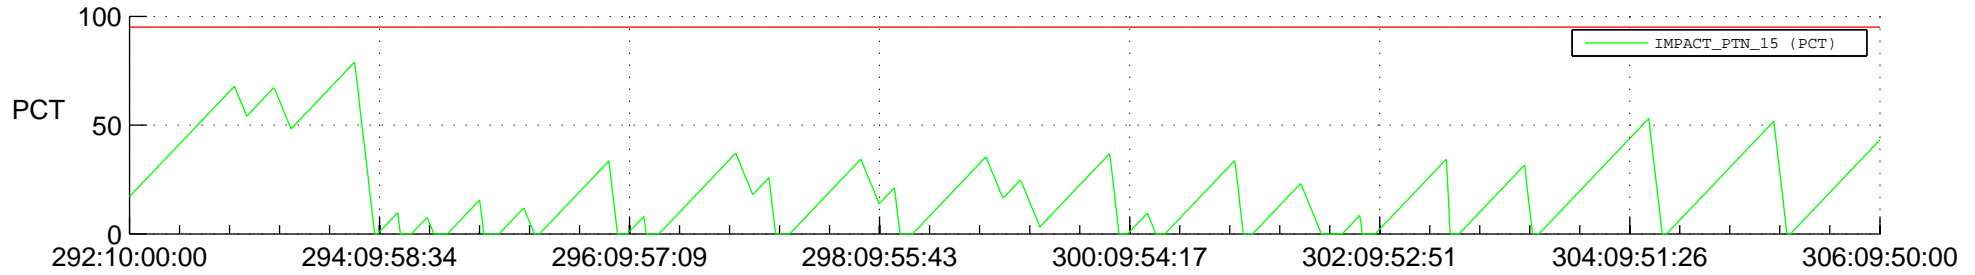

STEREO AHEAD SSR PCT Full Prediction

SWAVES_Percent_Full_Prediction

IMPACT_Percent_Full_Prediction

PLASTIC_Percent_Full_Prediction

Spacecraft_DownLink_Rate

Ground Time (2012:292:10:00:00.000 -2012:306:09:50:00.000)