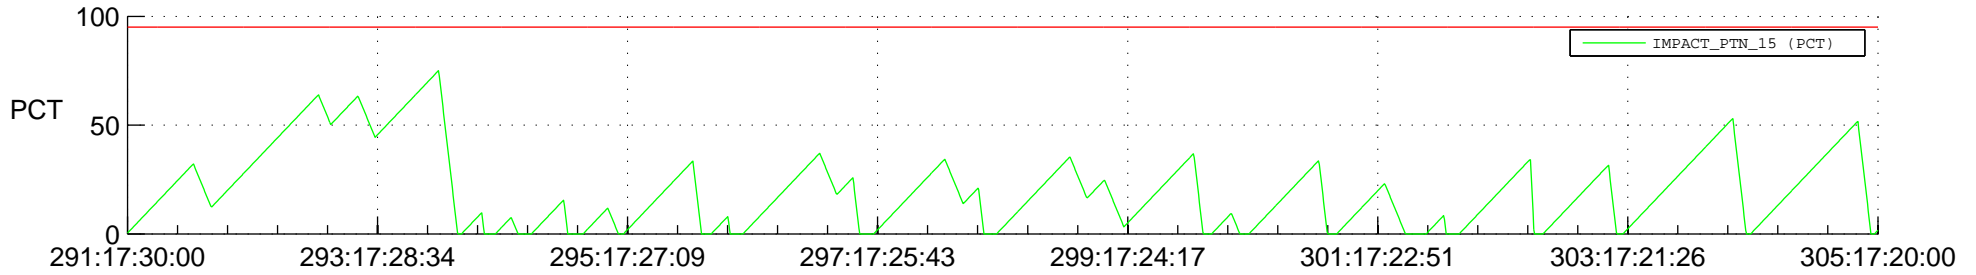

IMPACT_Percent_Full_Prediction