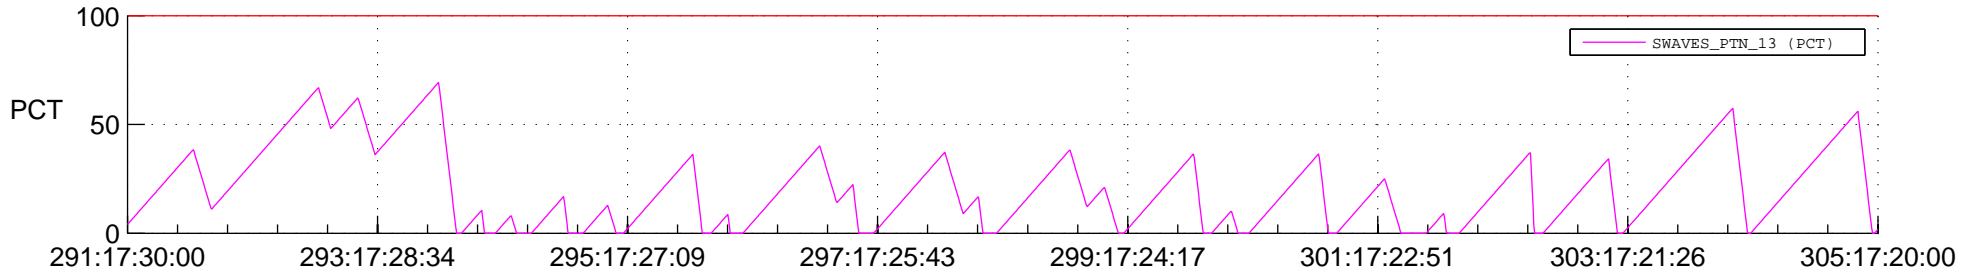

## SWAVES\_Percent\_Full\_Prediction

## Spacecraft\_DownLink\_Rate

Ground Time (2012:291:17:30:00.000 -2012:305:17:20:00.000)