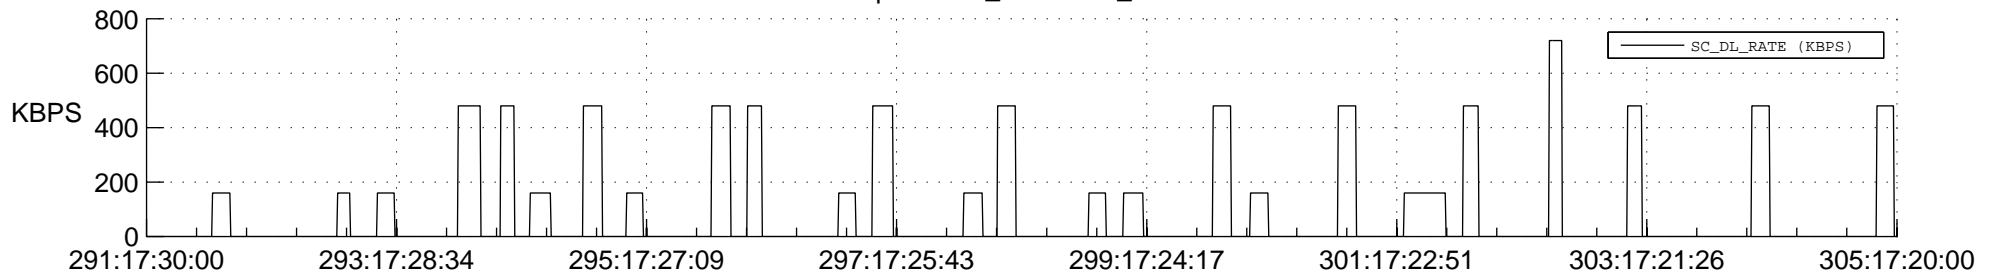

## Spacecraft\_DownLink\_Rate

Ground Time (2012:291:17:30:00.000 -2012:305:17:20:00.000)