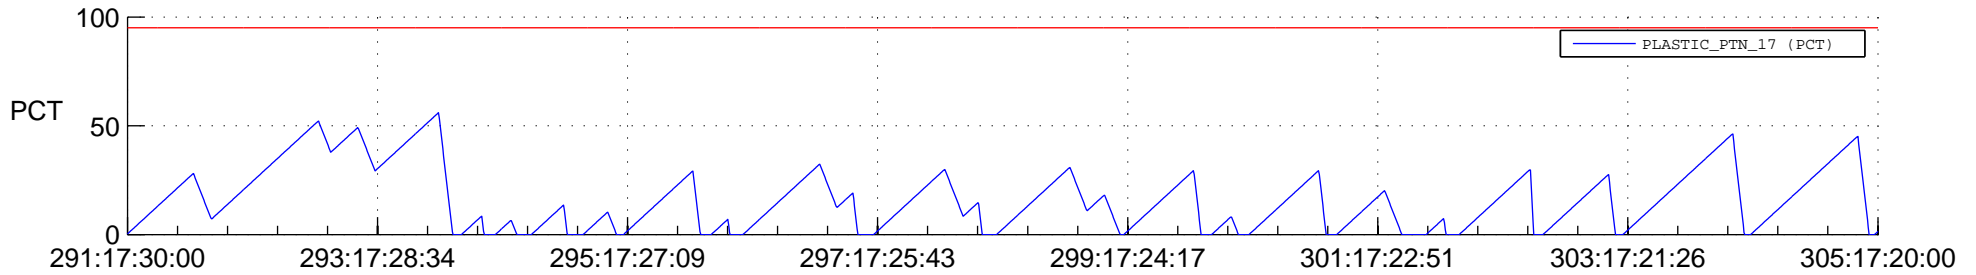

# STEREO AHEAD SSR PCT Full Prediction

## SWAVES\_Percent\_Full\_Prediction

## Spacecraft\_DownLink\_Rate

Ground Time (2012:291:17:30:00.000 -2012:305:17:20:00.000)