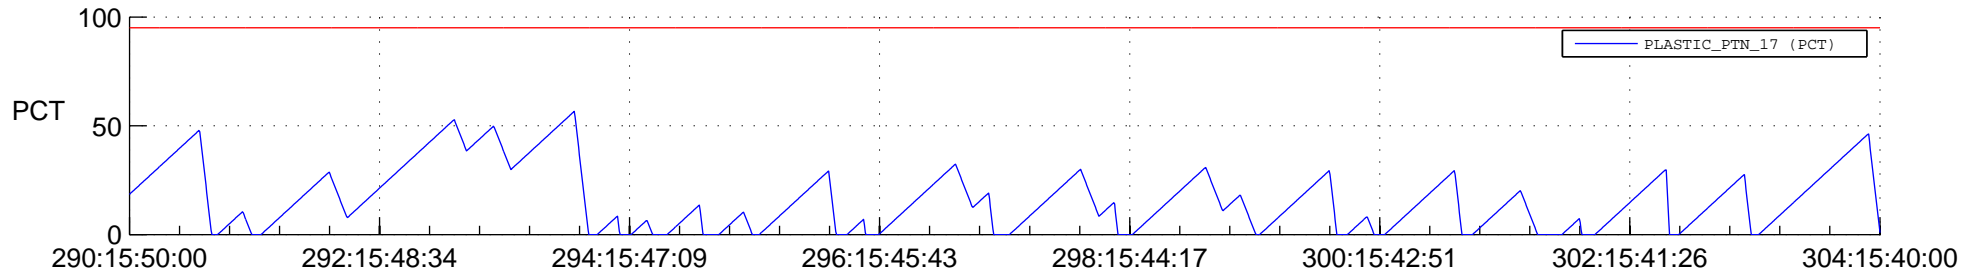

STEREO AHEAD SSR PCT Full Prediction

SWAVES_Percent_Full_Prediction

IMPACT_Percent_Full_Prediction

PLASTIC_Percent_Full_Prediction

Spacecraft_DownLink_Rate