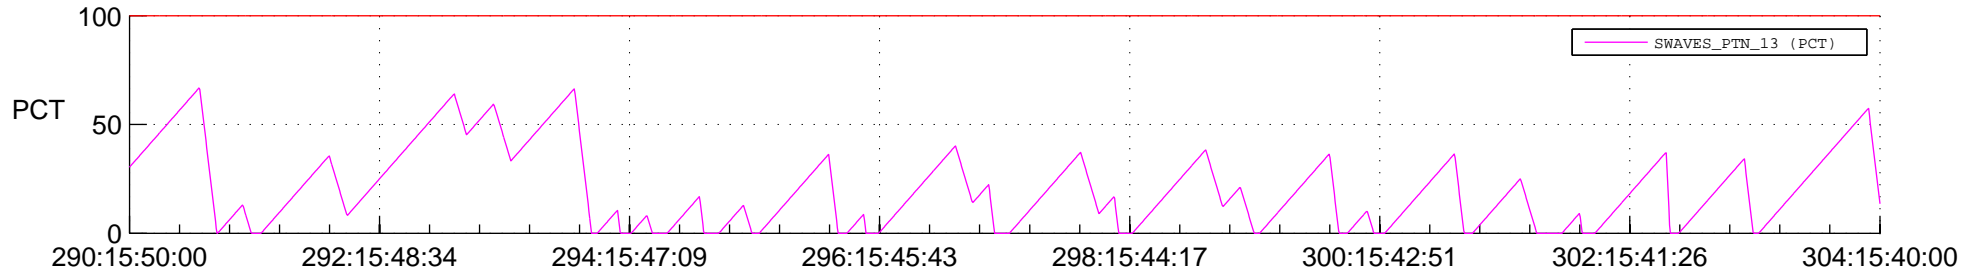

STEREO AHEAD SSR PCT Full Prediction

SWAVES_Percent_Full_Prediction

IMPACT_Percent_Full_Prediction

PLASTIC_Percent_Full_Prediction

Spacecraft_DownLink_Rate