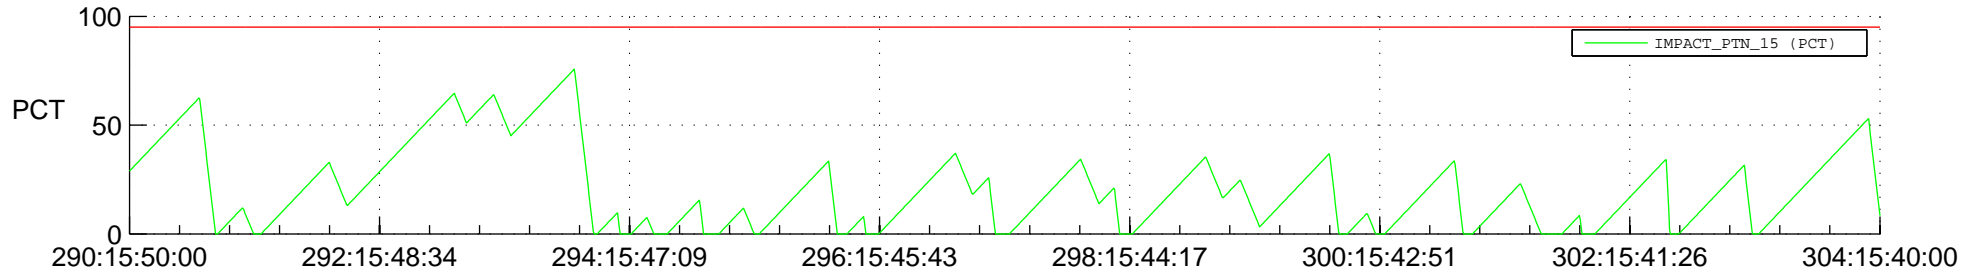

STEREO AHEAD SSR PCT Full Prediction

SWAVES_Percent_Full_Prediction

IMPACT_Percent_Full_Prediction

PLASTIC_Percent_Full_Prediction

Spacecraft_DownLink_Rate