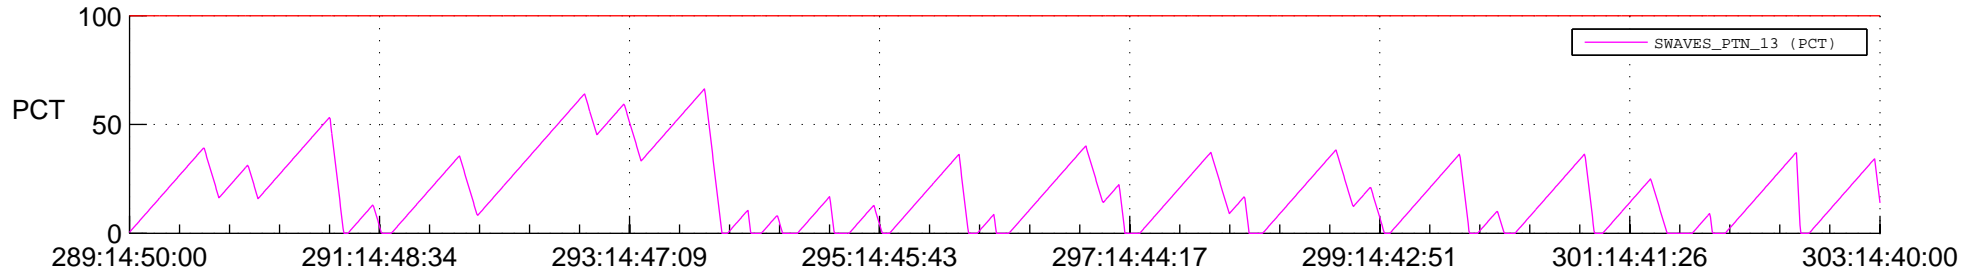

STEREO AHEAD SSR PCT Full Prediction

SWAVES_Percent_Full_Prediction

IMPACT_Percent_Full_Prediction

PLASTIC_Percent_Full_Prediction

Spacecraft_DownLink_Rate

Ground Time (2012:289:14:50:00.000 -2012:303:14:40:00.000)