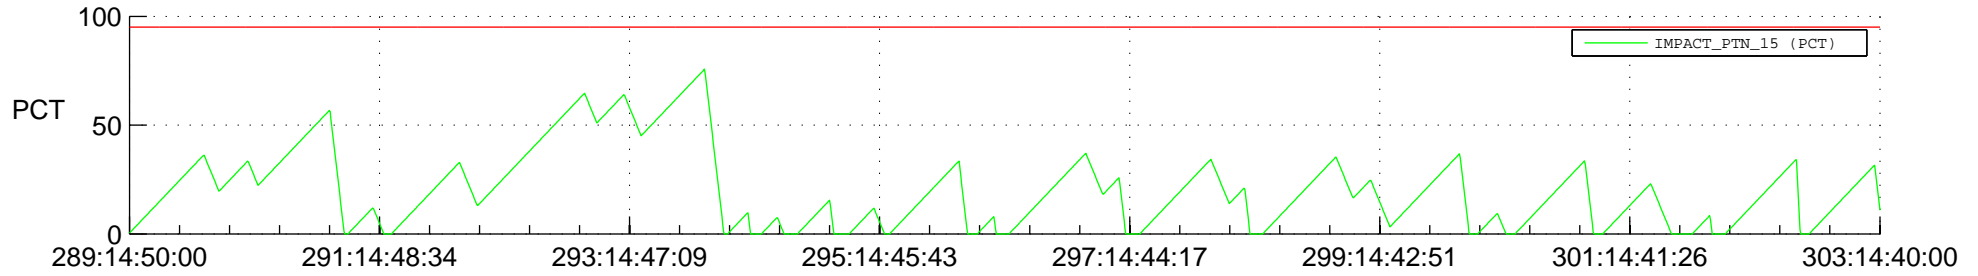

STEREO AHEAD SSR PCT Full Prediction

SWAVES_Percent_Full_Prediction

IMPACT_Percent_Full_Prediction

PLASTIC_Percent_Full_Prediction

Spacecraft_DownLink_Rate

Ground Time (2012:289:14:50:00.000 -2012:303:14:40:00.000)