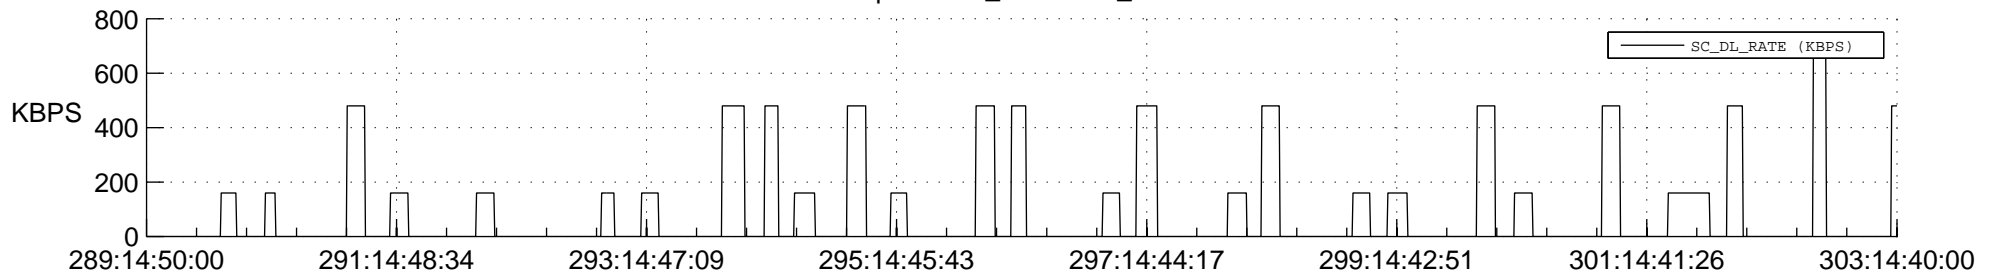

STEREO AHEAD SSR PCT Full Prediction

SWAVES_Percent_Full_Prediction

IMPACT_Percent_Full_Prediction

PLASTIC_Percent_Full_Prediction

Spacecraft_DownLink_Rate

Ground Time (2012:289:14:50:00.000 -2012:303:14:40:00.000)