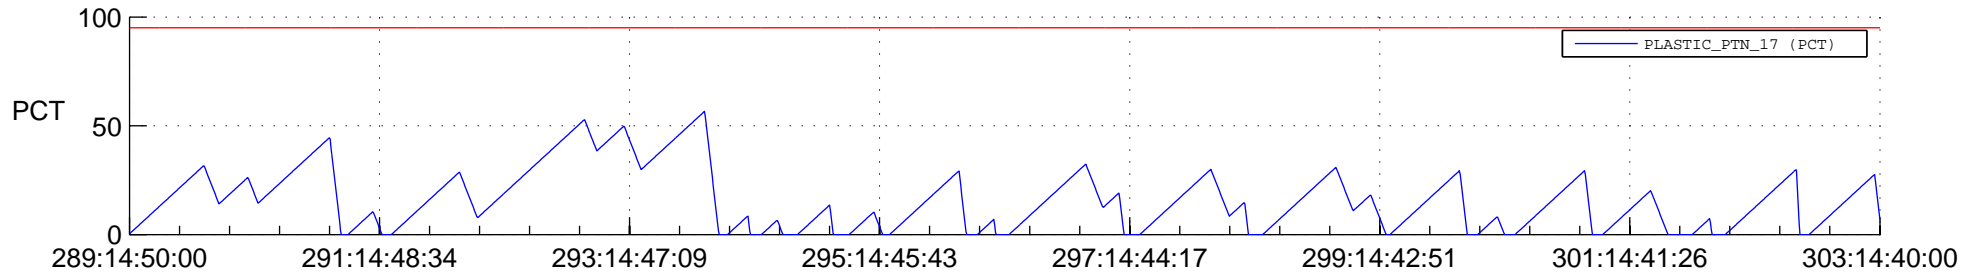

STEREO AHEAD SSR PCT Full Prediction

SWAVES_Percent_Full_Prediction

IMPACT_Percent_Full_Prediction

PLASTIC_Percent_Full_Prediction

Spacecraft_DownLink_Rate

Ground Time (2012:289:14:50:00.000 -2012:303:14:40:00.000)