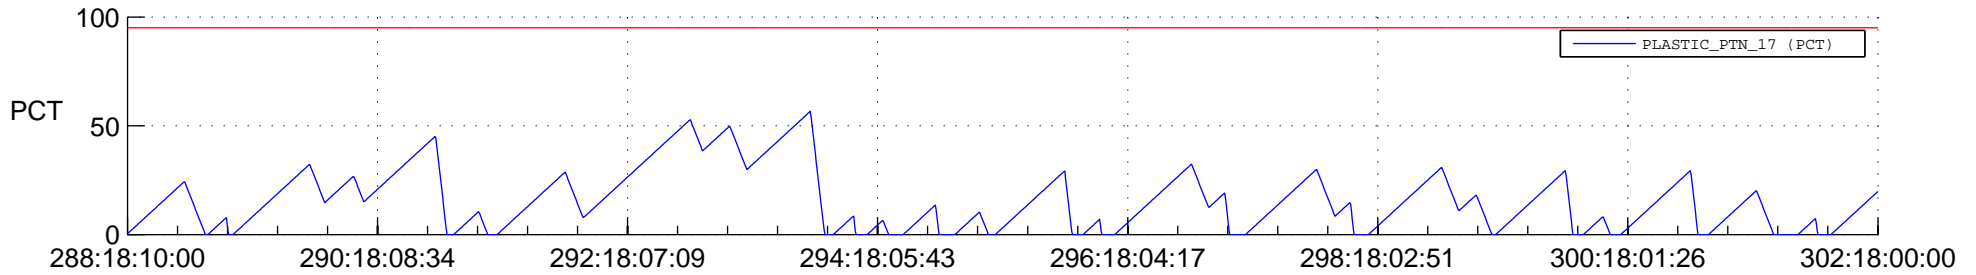

## SWAVES\_Percent\_Full\_Prediction

## Spacecraft\_DownLink\_Rate

Ground Time (2012:288:18:10:00.000 -2012:302:18:00:00.000)