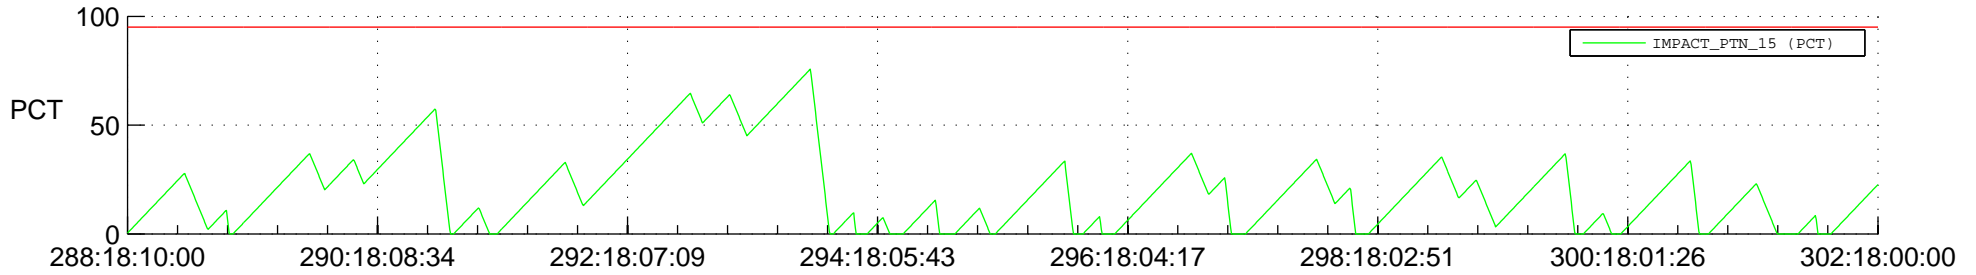

IMPACT_Percent_Full_Prediction