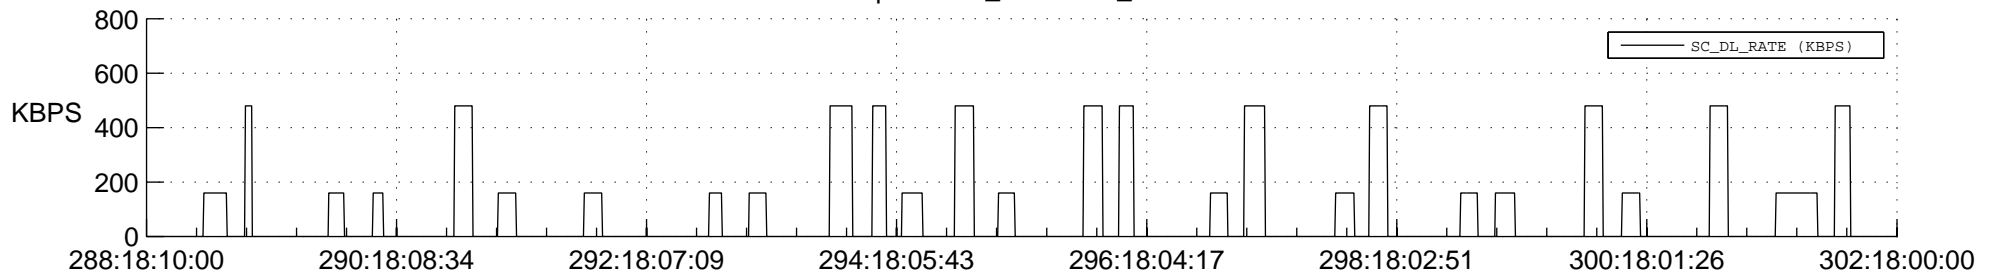

## Spacecraft\_DownLink\_Rate

Ground Time (2012:288:18:10:00.000 -2012:302:18:00:00.000)