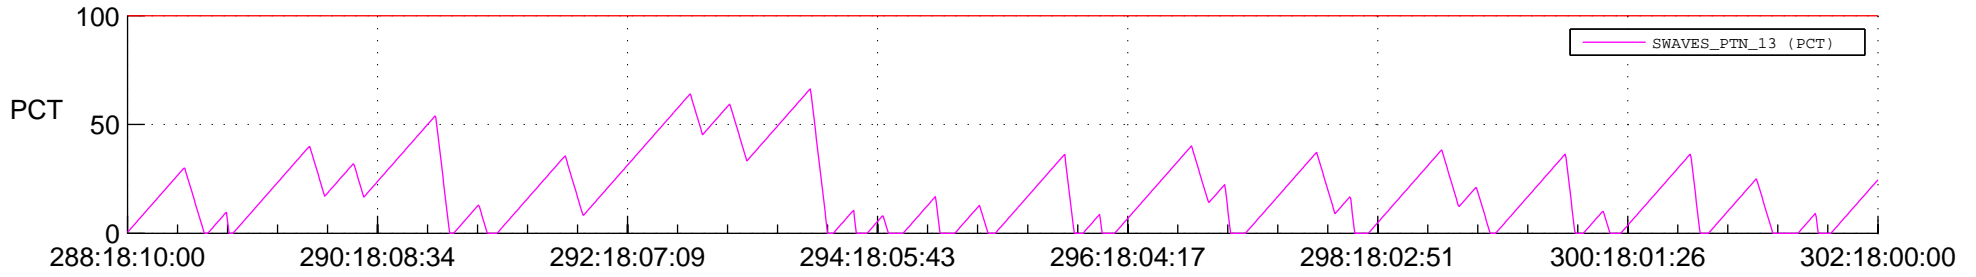

## SWAVES\_Percent\_Full\_Prediction

## Spacecraft\_DownLink\_Rate

Ground Time (2012:288:18:10:00.000 -2012:302:18:00:00.000)