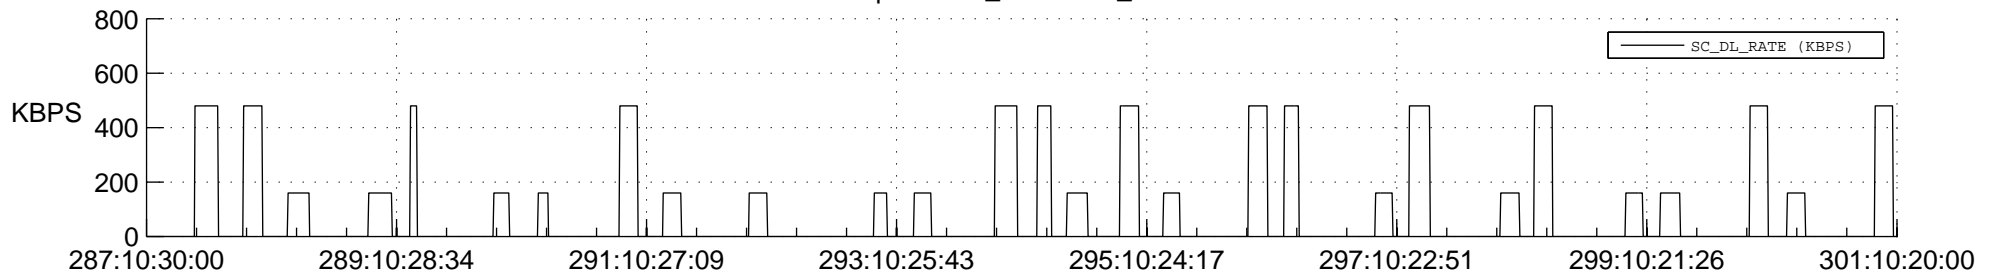

STEREO AHEAD SSR PCT Full Prediction

SWAVES_Percent_Full_Prediction

IMPACT_Percent_Full_Prediction

PLASTIC_Percent_Full_Prediction

Spacecraft_DownLink_Rate

Ground Time (2012:287:10:30:00.000 -2012:301:10:20:00.000)