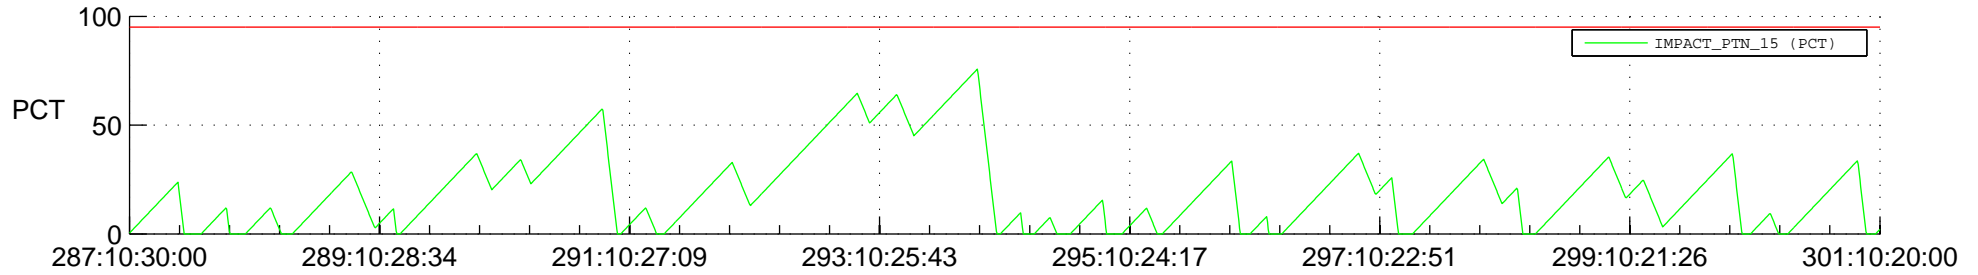

STEREO AHEAD SSR PCT Full Prediction

SWAVES_Percent_Full_Prediction

IMPACT_Percent_Full_Prediction

PLASTIC_Percent_Full_Prediction

Spacecraft_DownLink_Rate

Ground Time (2012:287:10:30:00.000 -2012:301:10:20:00.000)