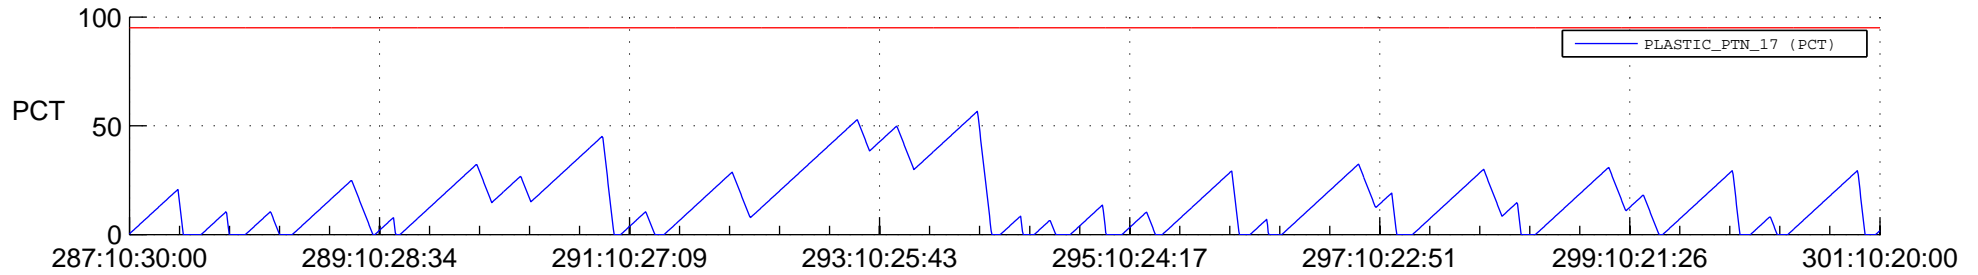

STEREO AHEAD SSR PCT Full Prediction

SWAVES_Percent_Full_Prediction

IMPACT_Percent_Full_Prediction

PLASTIC_Percent_Full_Prediction

Spacecraft_DownLink_Rate

Ground Time (2012:287:10:30:00.000 -2012:301:10:20:00.000)