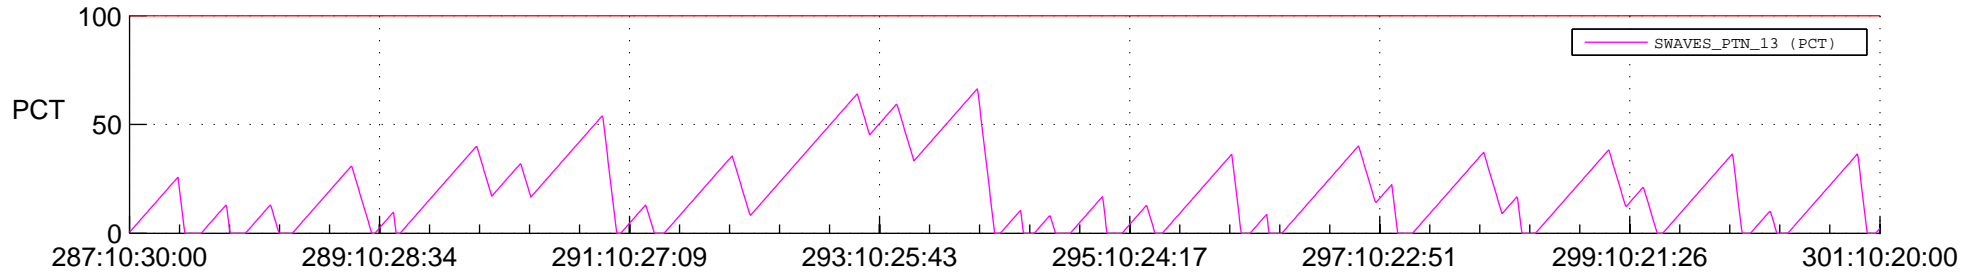

STEREO AHEAD SSR PCT Full Prediction

SWAVES_Percent_Full_Prediction

IMPACT_Percent_Full_Prediction

PLASTIC_Percent_Full_Prediction

Spacecraft_DownLink_Rate

Ground Time (2012:287:10:30:00.000 -2012:301:10:20:00.000)