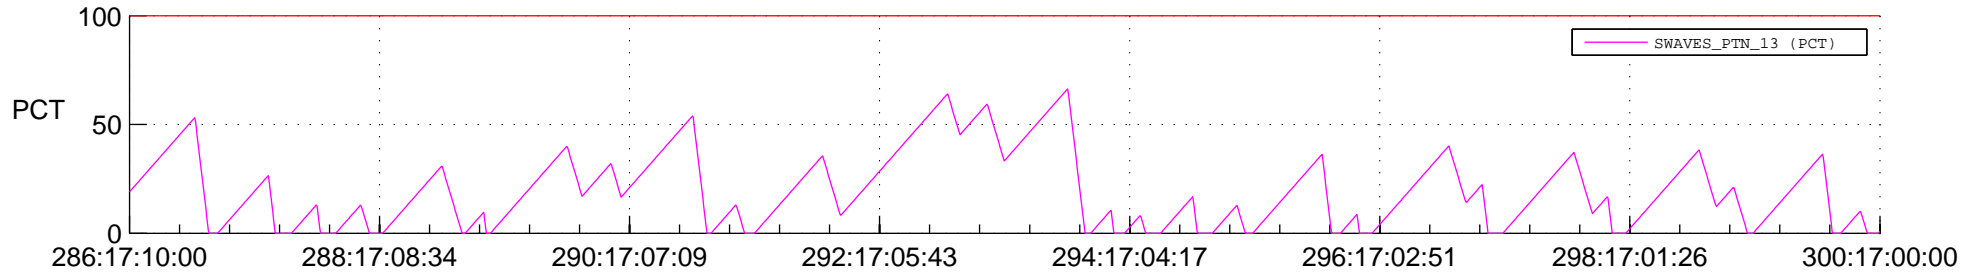

STEREO AHEAD SSR PCT Full Prediction

SWAVES_Percent_Full_Prediction

IMPACT_Percent_Full_Prediction

PLASTIC_Percent_Full_Prediction

Spacecraft_DownLink_Rate

Ground Time (2012:286:17:10:00.000 -2012:300:17:00:00.000)