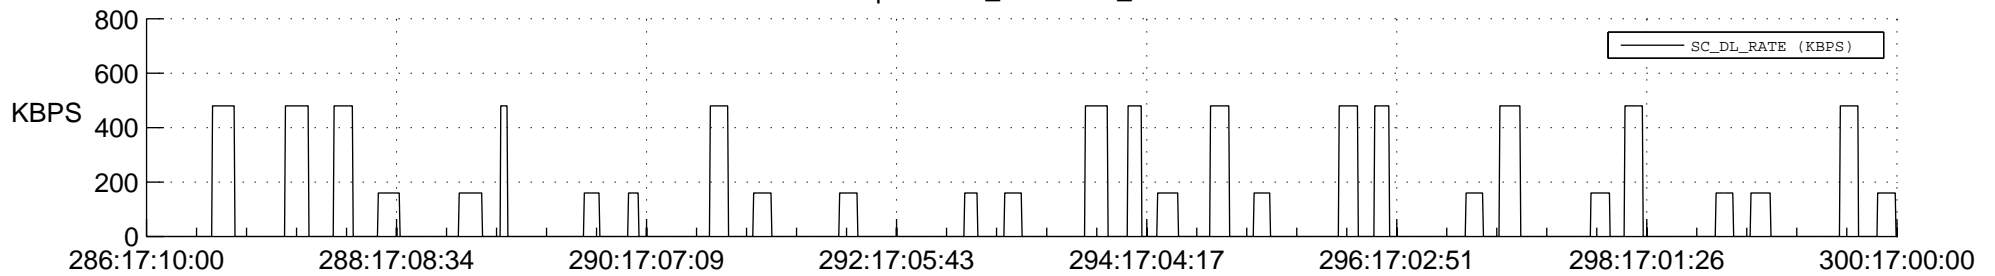

STEREO AHEAD SSR PCT Full Prediction

SWAVES_Percent_Full_Prediction

IMPACT_Percent_Full_Prediction

PLASTIC_Percent_Full_Prediction

Spacecraft_DownLink_Rate

Ground Time (2012:286:17:10:00.000 -2012:300:17:00:00.000)