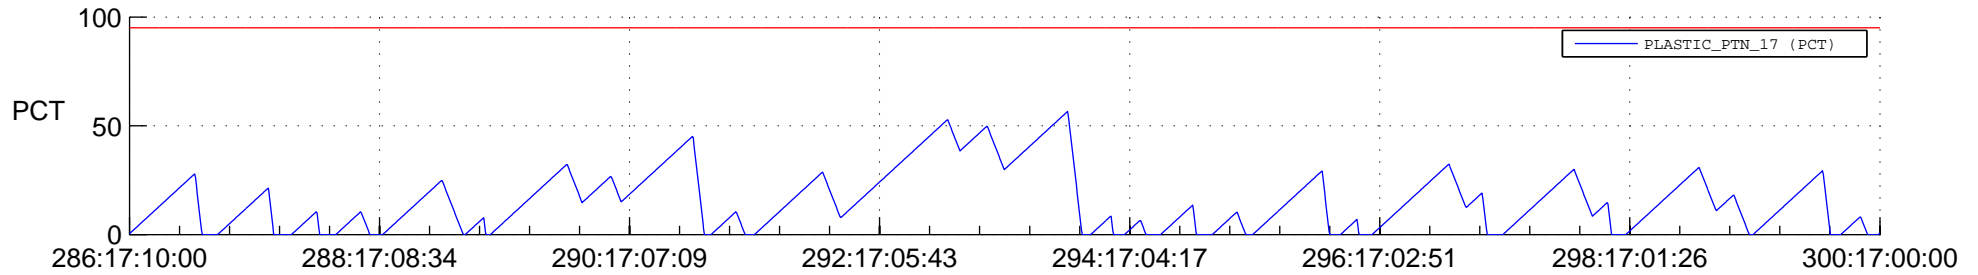

STEREO AHEAD SSR PCT Full Prediction

SWAVES_Percent_Full_Prediction

IMPACT_Percent_Full_Prediction

PLASTIC_Percent_Full_Prediction

Spacecraft_DownLink_Rate

Ground Time (2012:286:17:10:00.000 -2012:300:17:00:00.000)