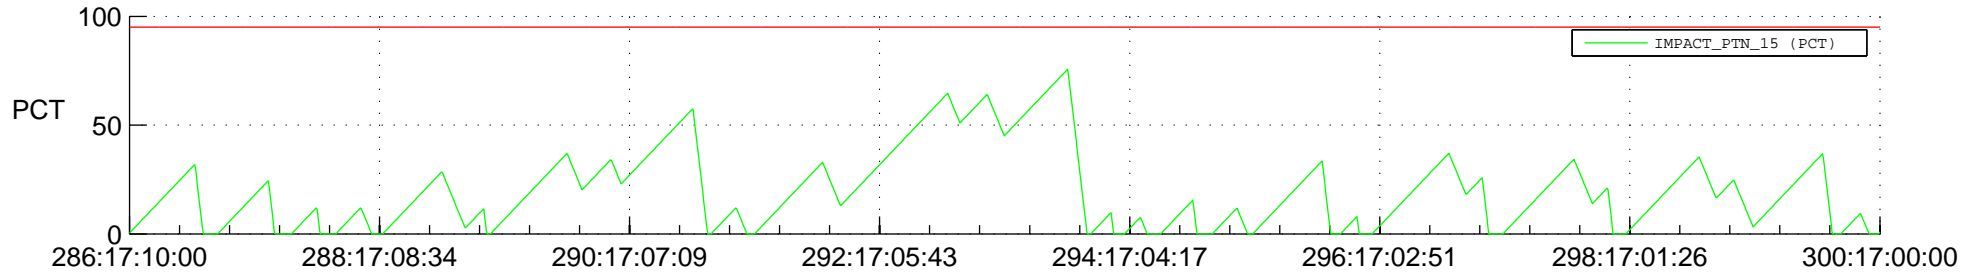

STEREO AHEAD SSR PCT Full Prediction

SWAVES_Percent_Full_Prediction

IMPACT_Percent_Full_Prediction

PLASTIC_Percent_Full_Prediction

Spacecraft_DownLink_Rate

Ground Time (2012:286:17:10:00.000 -2012:300:17:00:00.000)