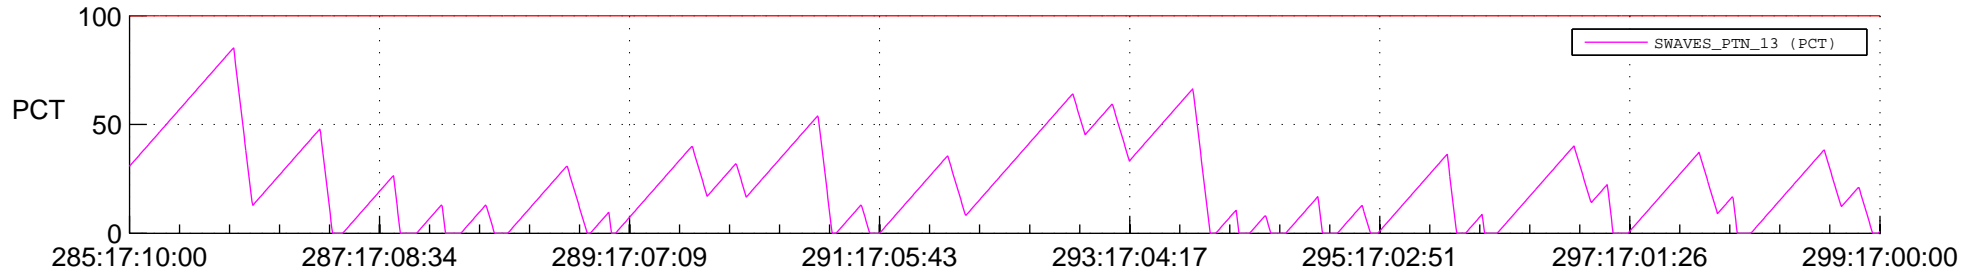

STEREO AHEAD SSR PCT Full Prediction

SWAVES_Percent_Full_Prediction

IMPACT_Percent_Full_Prediction

PLASTIC_Percent_Full_Prediction

Spacecraft_DownLink_Rate

Ground Time (2012:285:17:10:00.000 -2012:299:17:00:00.000)