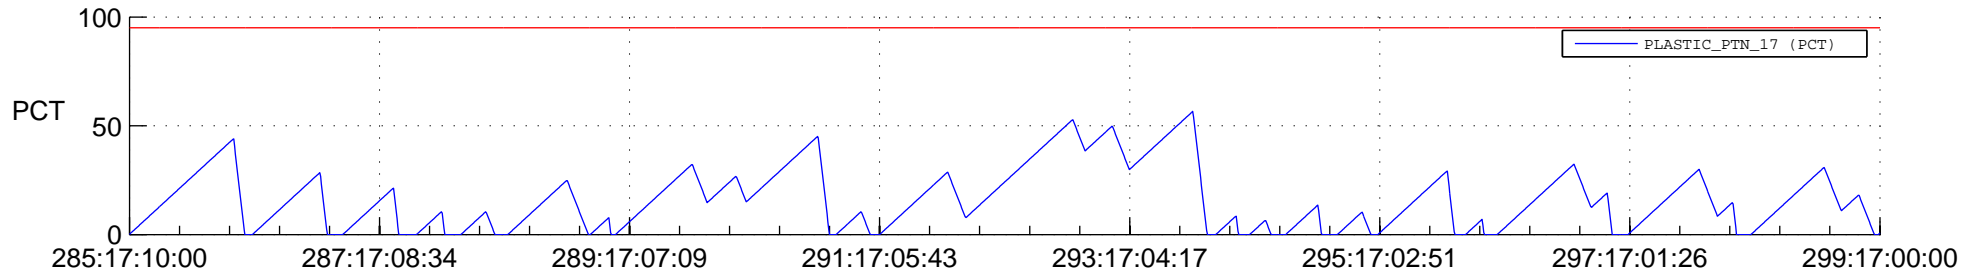

STEREO AHEAD SSR PCT Full Prediction

SWAVES_Percent_Full_Prediction

IMPACT_Percent_Full_Prediction

PLASTIC_Percent_Full_Prediction

Spacecraft_DownLink_Rate

Ground Time (2012:285:17:10:00.000 -2012:299:17:00:00.000)