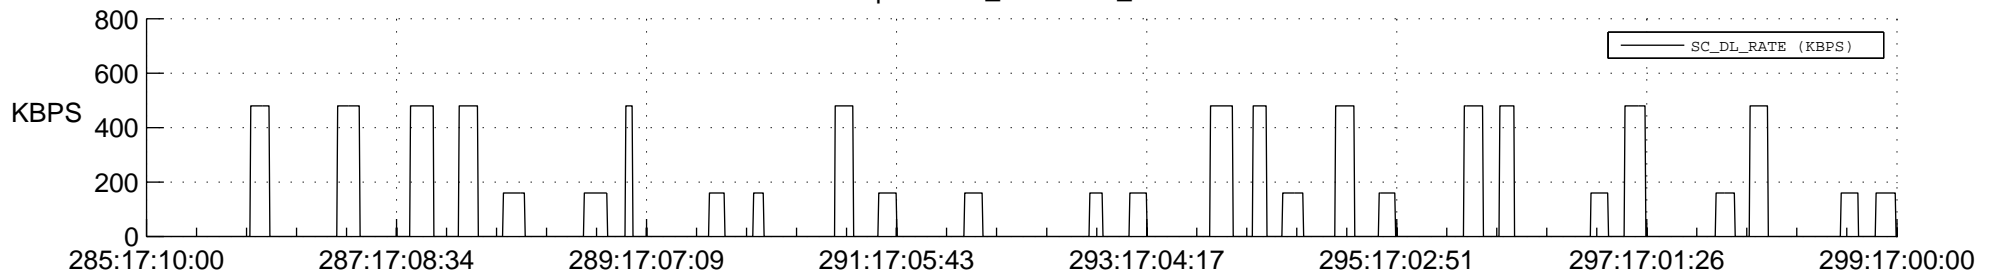

STEREO AHEAD SSR PCT Full Prediction

SWAVES_Percent_Full_Prediction

IMPACT_Percent_Full_Prediction

PLASTIC_Percent_Full_Prediction

Spacecraft_DownLink_Rate

Ground Time (2012:285:17:10:00.000 -2012:299:17:00:00.000)