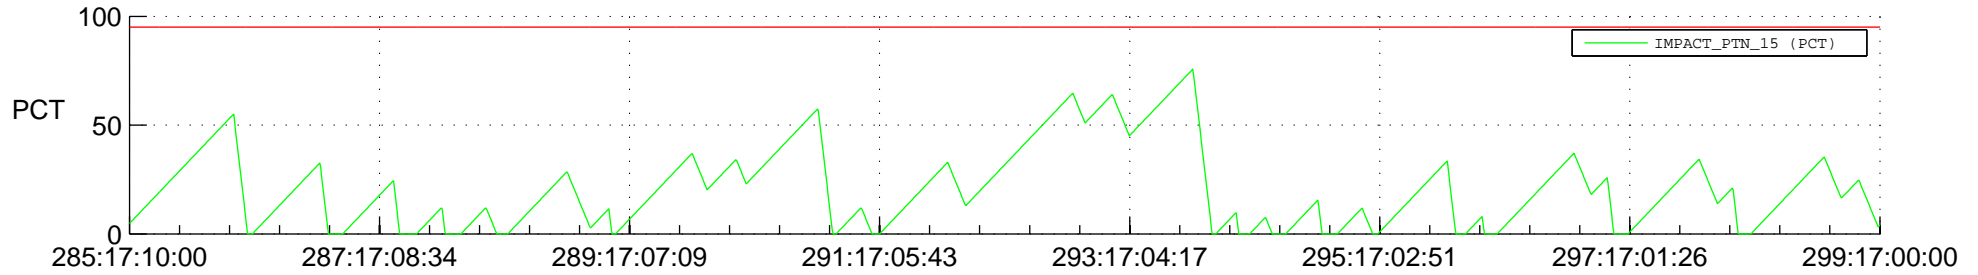

STEREO AHEAD SSR PCT Full Prediction

SWAVES_Percent_Full_Prediction

IMPACT_Percent_Full_Prediction

PLASTIC_Percent_Full_Prediction

Spacecraft_DownLink_Rate

Ground Time (2012:285:17:10:00.000 -2012:299:17:00:00.000)