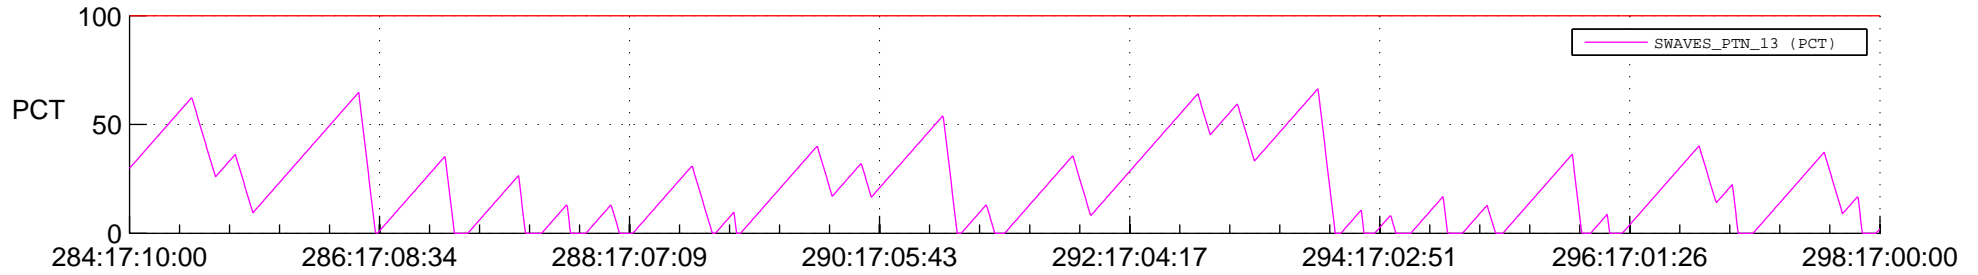

# STEREO AHEAD SSR PCT Full Prediction

## SWAVES\_Percent\_Full\_Prediction

## Spacecraft\_DownLink\_Rate

Ground Time (2012:284:17:10:00.000 -2012:298:17:00:00.000)