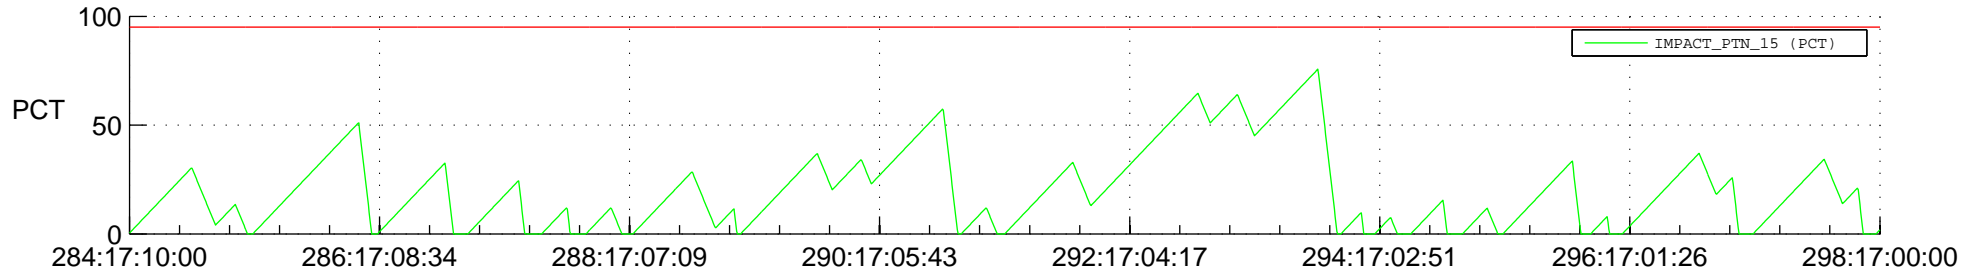

IMPACT_Percent_Full_Prediction