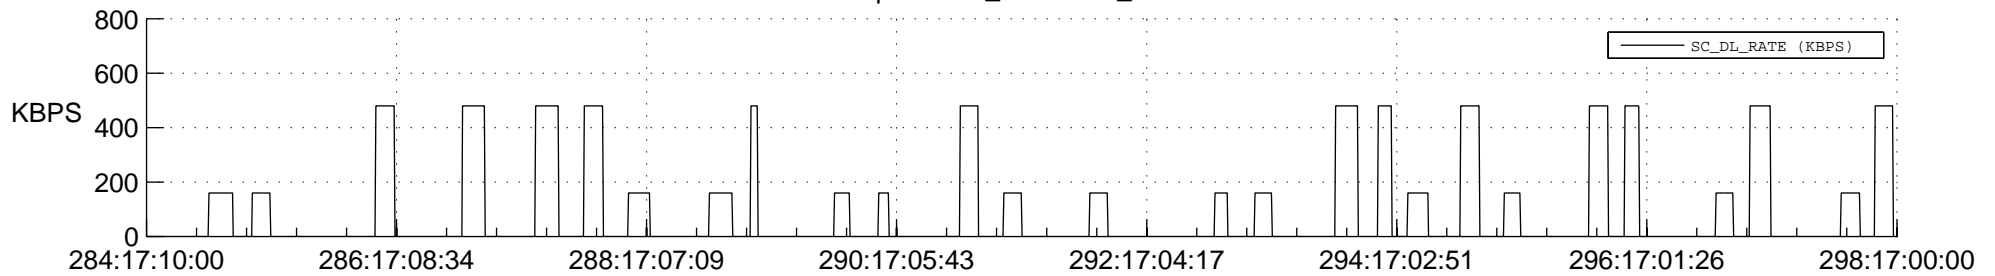

## Spacecraft\_DownLink\_Rate

Ground Time (2012:284:17:10:00.000 -2012:298:17:00:00.000)