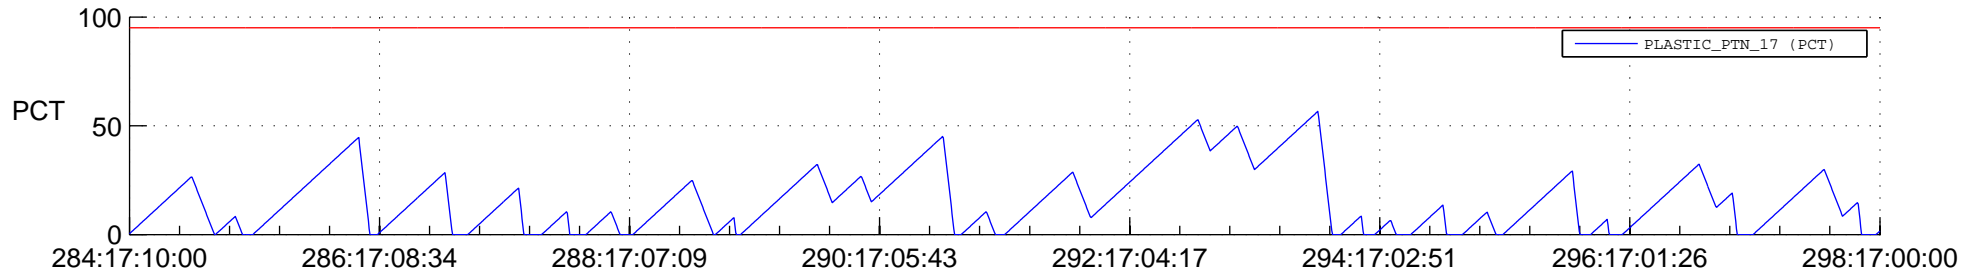

# STEREO AHEAD SSR PCT Full Prediction

## SWAVES\_Percent\_Full\_Prediction

## Spacecraft\_DownLink\_Rate

Ground Time (2012:284:17:10:00.000 -2012:298:17:00:00.000)