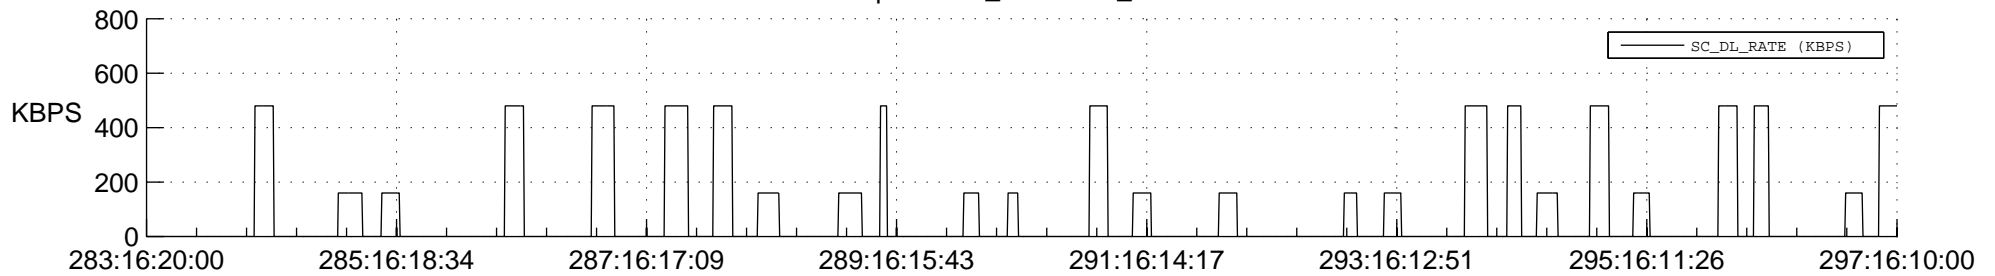

## Spacecraft\_DownLink\_Rate

Ground Time (2012:283:16:20:00.000 -2012:297:16:10:00.000)