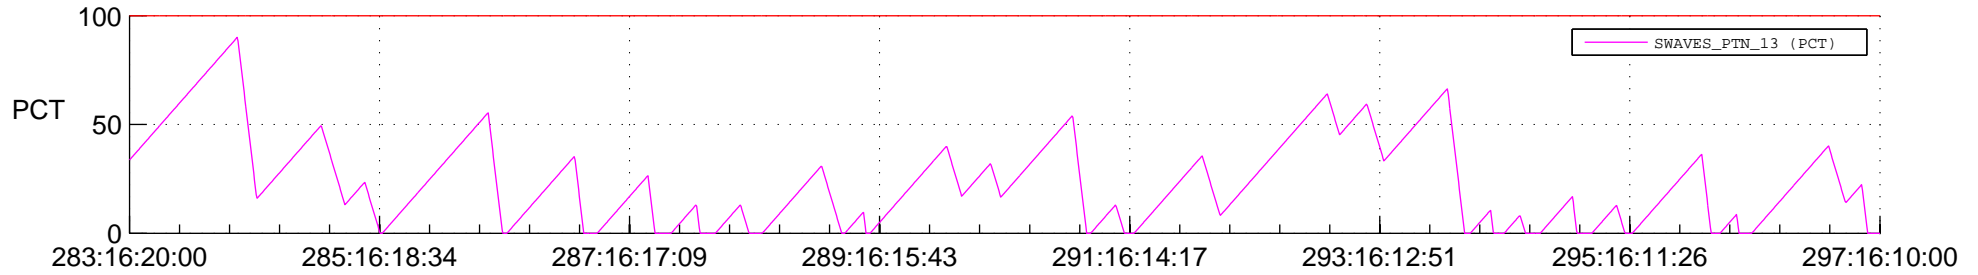

# STEREO AHEAD SSR PCT Full Prediction

## SWAVES\_Percent\_Full\_Prediction

## Spacecraft\_DownLink\_Rate

Ground Time (2012:283:16:20:00.000 -2012:297:16:10:00.000)