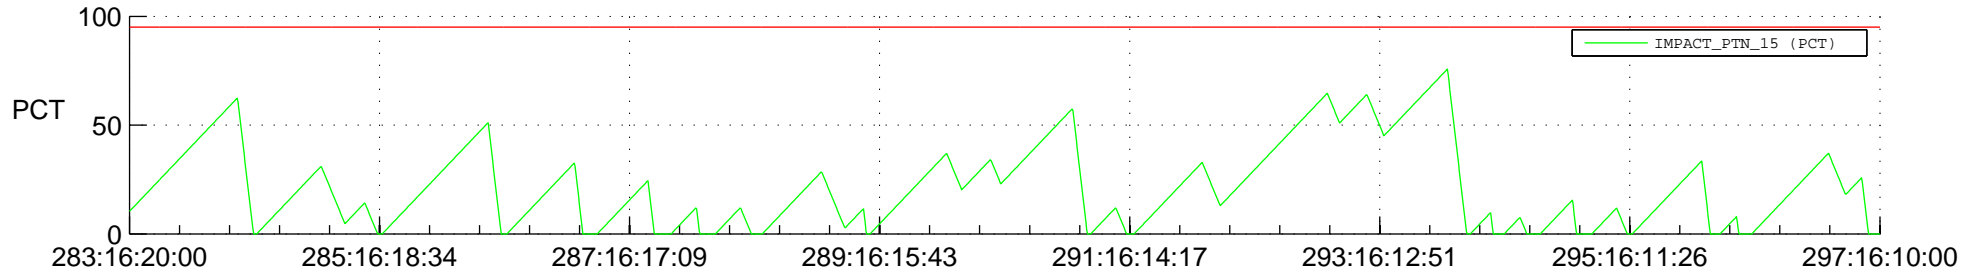

IMPACT_Percent_Full_Prediction