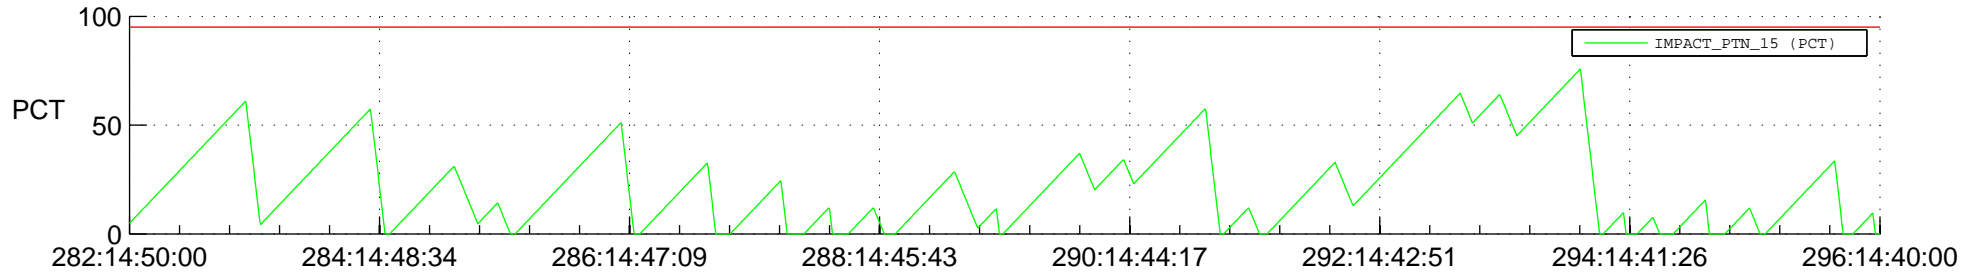

STEREO AHEAD SSR PCT Full Prediction

SWAVES_Percent_Full_Prediction

IMPACT_Percent_Full_Prediction

PLASTIC_Percent_Full_Prediction

Spacecraft_DownLink_Rate

Ground Time (2012:282:14:50:00.000 -2012:296:14:40:00.000)