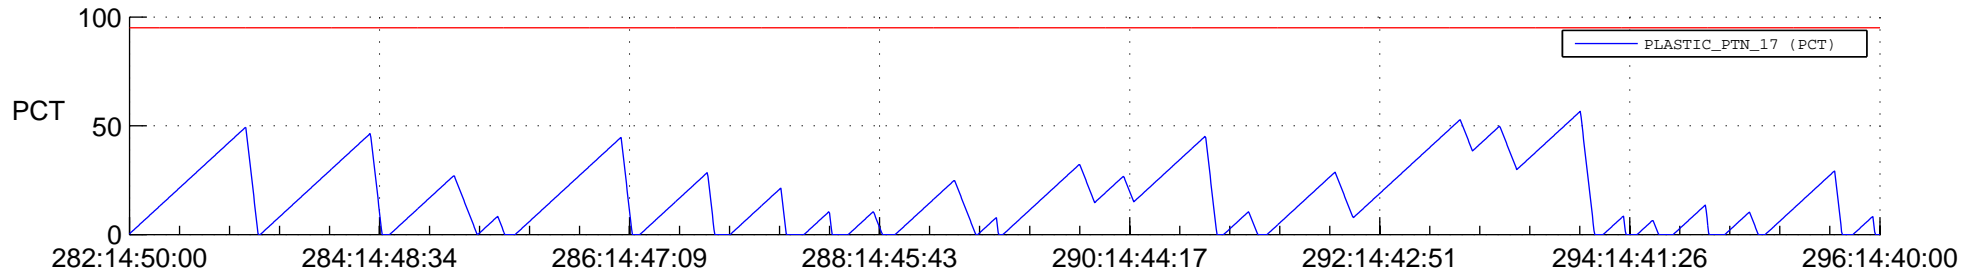

STEREO AHEAD SSR PCT Full Prediction

SWAVES_Percent_Full_Prediction

IMPACT_Percent_Full_Prediction

PLASTIC_Percent_Full_Prediction

Spacecraft_DownLink_Rate

Ground Time (2012:282:14:50:00.000 -2012:296:14:40:00.000)