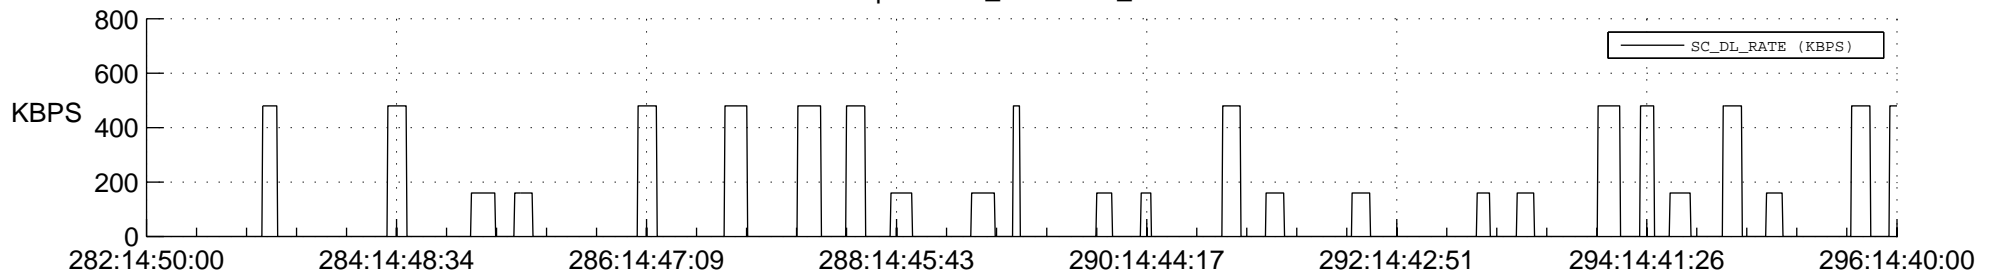

STEREO AHEAD SSR PCT Full Prediction

SWAVES_Percent_Full_Prediction

IMPACT_Percent_Full_Prediction

PLASTIC_Percent_Full_Prediction

Spacecraft_DownLink_Rate

Ground Time (2012:282:14:50:00.000 -2012:296:14:40:00.000)