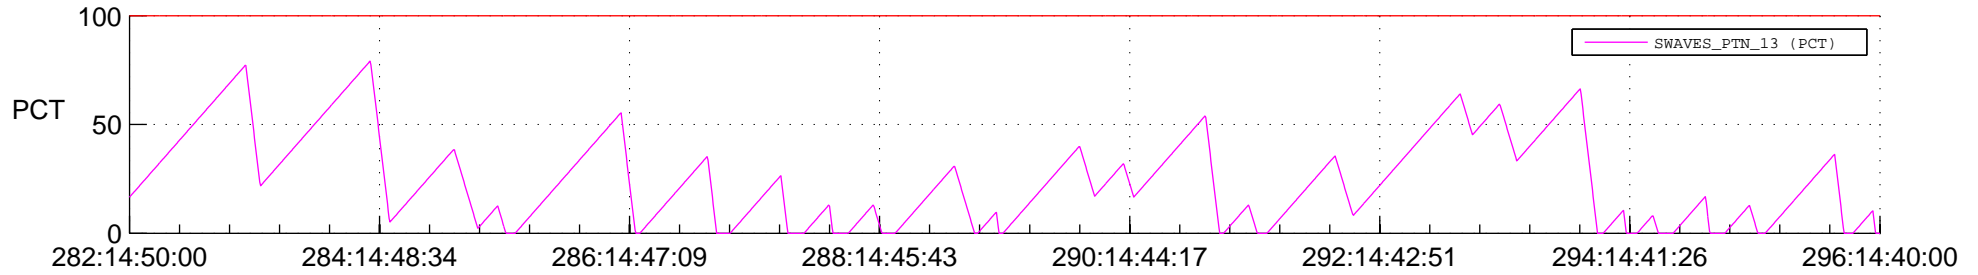

STEREO AHEAD SSR PCT Full Prediction

SWAVES_Percent_Full_Prediction

IMPACT_Percent_Full_Prediction

PLASTIC_Percent_Full_Prediction

Spacecraft_DownLink_Rate

Ground Time (2012:282:14:50:00.000 -2012:296:14:40:00.000)