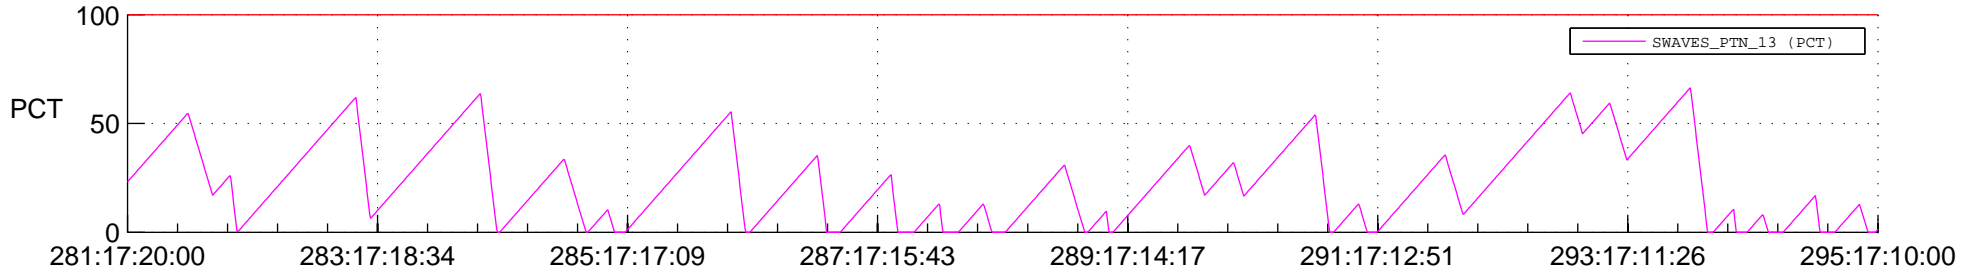

# STEREO AHEAD SSR PCT Full Prediction

## SWAVES\_Percent\_Full\_Prediction

## Spacecraft\_DownLink\_Rate

Ground Time (2012:281:17:20:00.000 -2012:295:17:10:00.000)