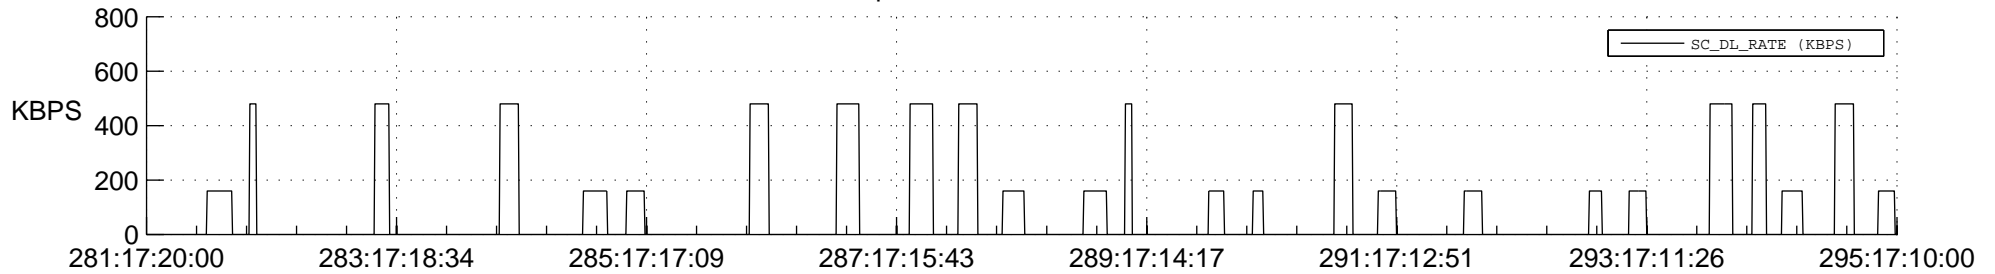

## Spacecraft\_DownLink\_Rate

Ground Time (2012:281:17:20:00.000 -2012:295:17:10:00.000)