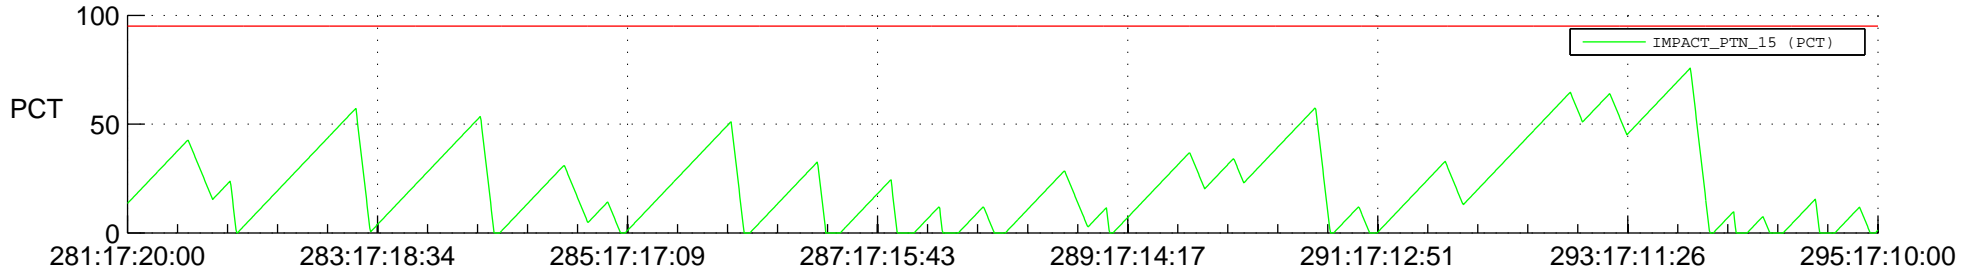

IMPACT_Percent_Full_Prediction