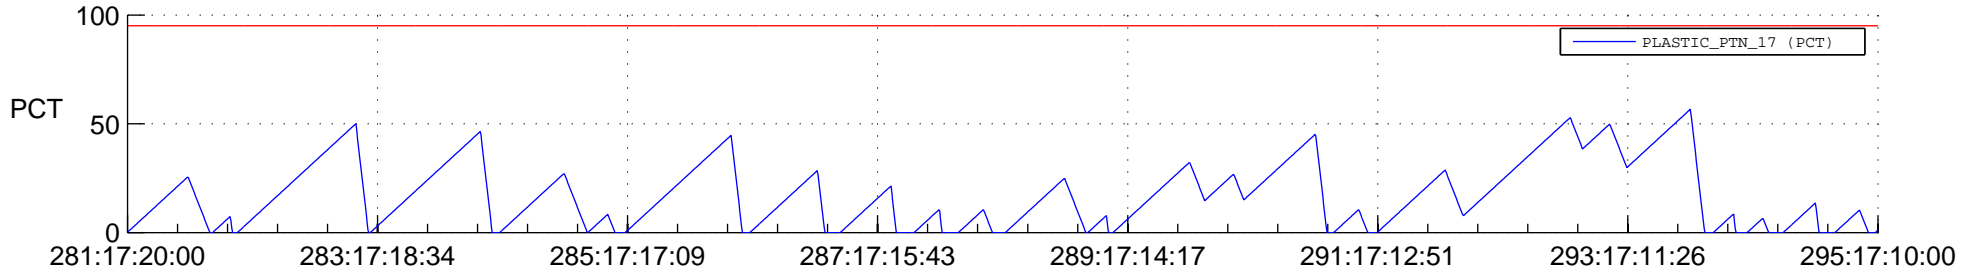

# STEREO AHEAD SSR PCT Full Prediction

## SWAVES\_Percent\_Full\_Prediction

## Spacecraft\_DownLink\_Rate

Ground Time (2012:281:17:20:00.000 -2012:295:17:10:00.000)