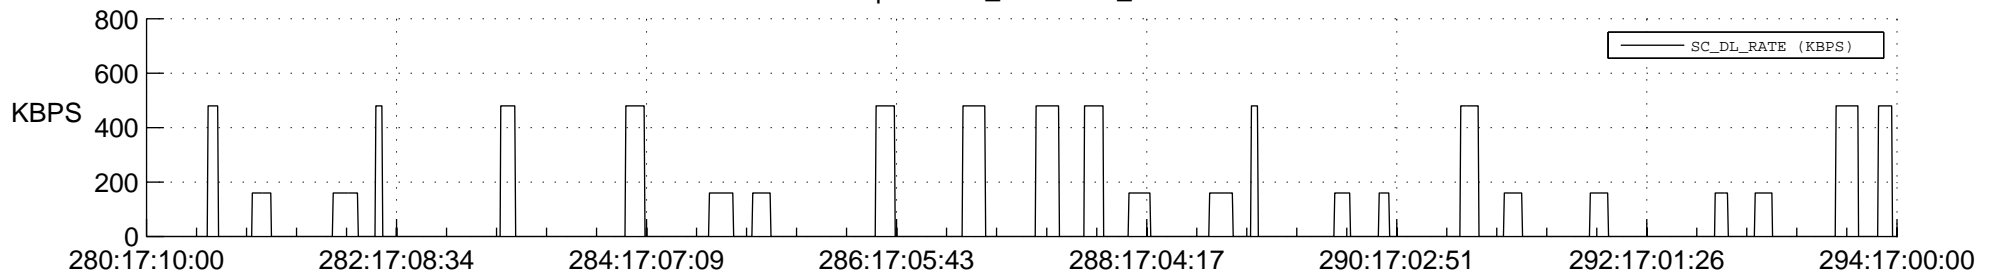

STEREO AHEAD SSR PCT Full Prediction

SWAVES_Percent_Full_Prediction

IMPACT_Percent_Full_Prediction

PLASTIC_Percent_Full_Prediction

Spacecraft_DownLink_Rate

Ground Time (2012:280:17:10:00.000 -2012:294:17:00:00.000)