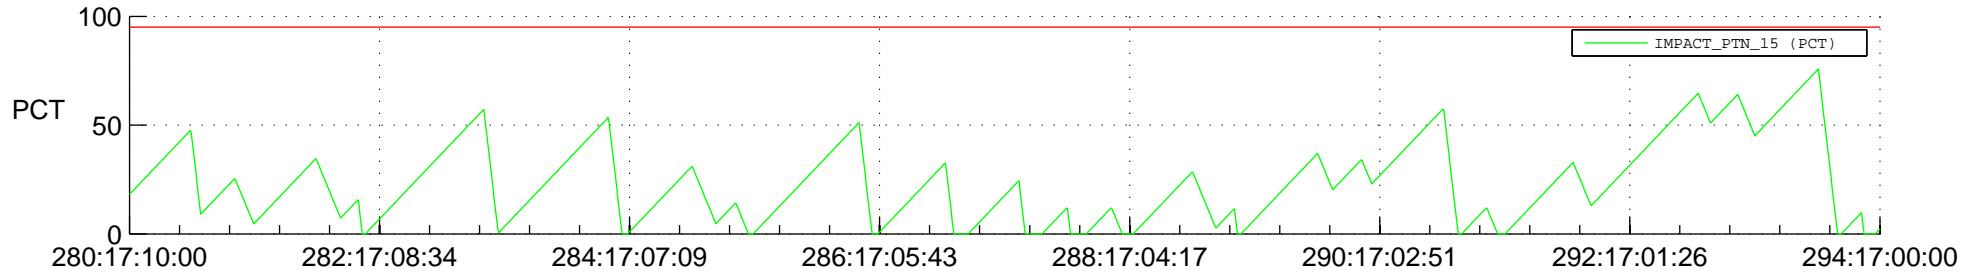

STEREO AHEAD SSR PCT Full Prediction

SWAVES_Percent_Full_Prediction

IMPACT_Percent_Full_Prediction

PLASTIC_Percent_Full_Prediction

Spacecraft_DownLink_Rate

Ground Time (2012:280:17:10:00.000 -2012:294:17:00:00.000)