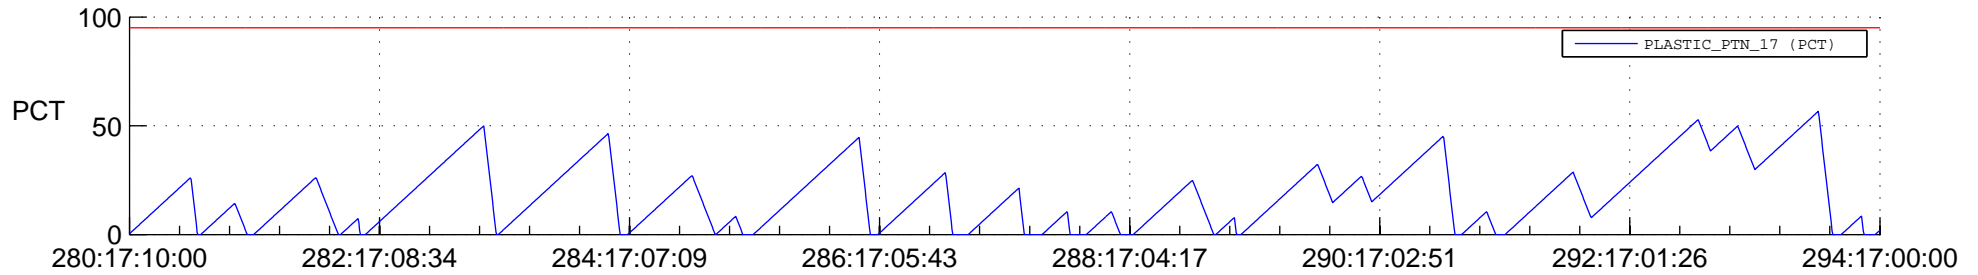

STEREO AHEAD SSR PCT Full Prediction

SWAVES_Percent_Full_Prediction

IMPACT_Percent_Full_Prediction

PLASTIC_Percent_Full_Prediction

Spacecraft_DownLink_Rate

Ground Time (2012:280:17:10:00.000 -2012:294:17:00:00.000)