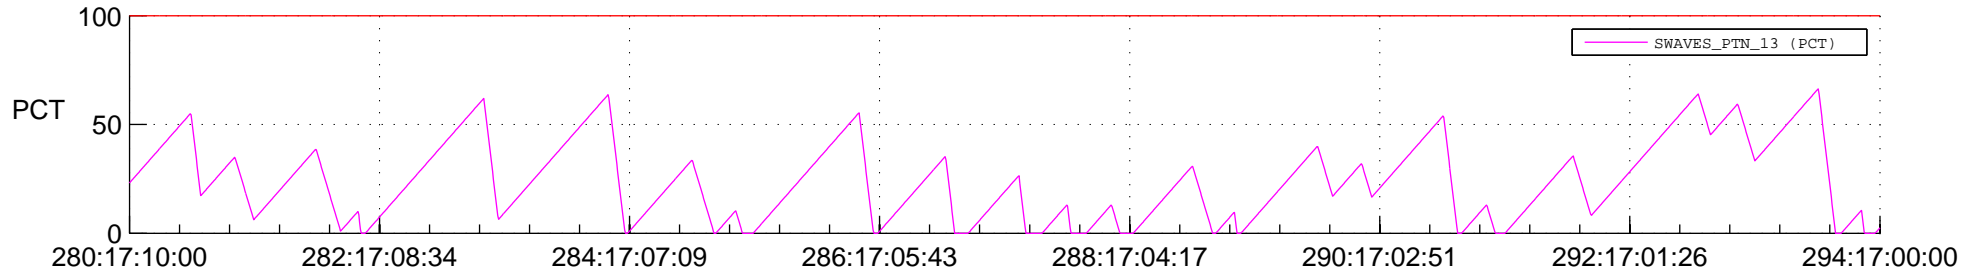

STEREO AHEAD SSR PCT Full Prediction

SWAVES_Percent_Full_Prediction

IMPACT_Percent_Full_Prediction

PLASTIC_Percent_Full_Prediction

Spacecraft_DownLink_Rate

Ground Time (2012:280:17:10:00.000 -2012:294:17:00:00.000)