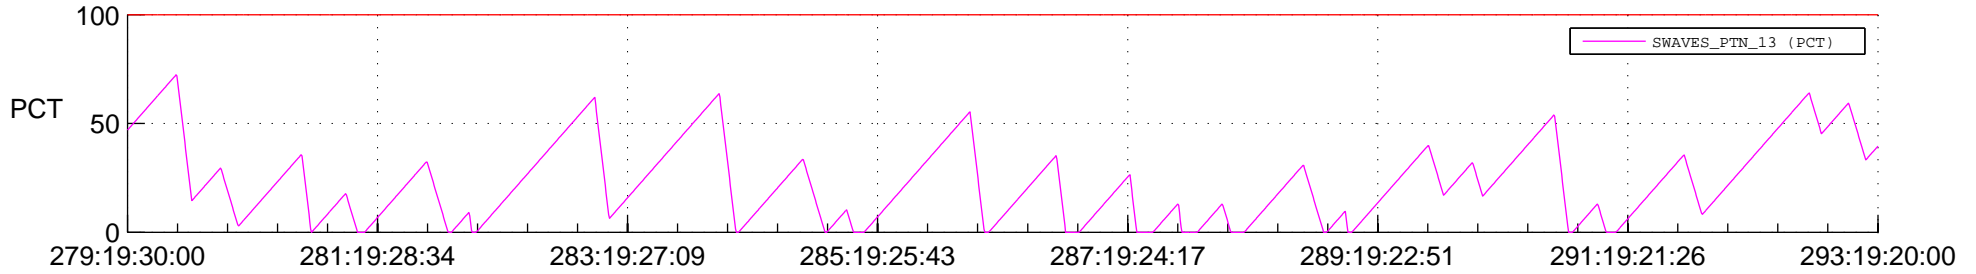

STEREO AHEAD SSR PCT Full Prediction

SWAVES_Percent_Full_Prediction

IMPACT_Percent_Full_Prediction

PLASTIC_Percent_Full_Prediction

Spacecraft_DownLink_Rate

Ground Time (2012:279:19:30:00.000 -2012:293:19:20:00.000)