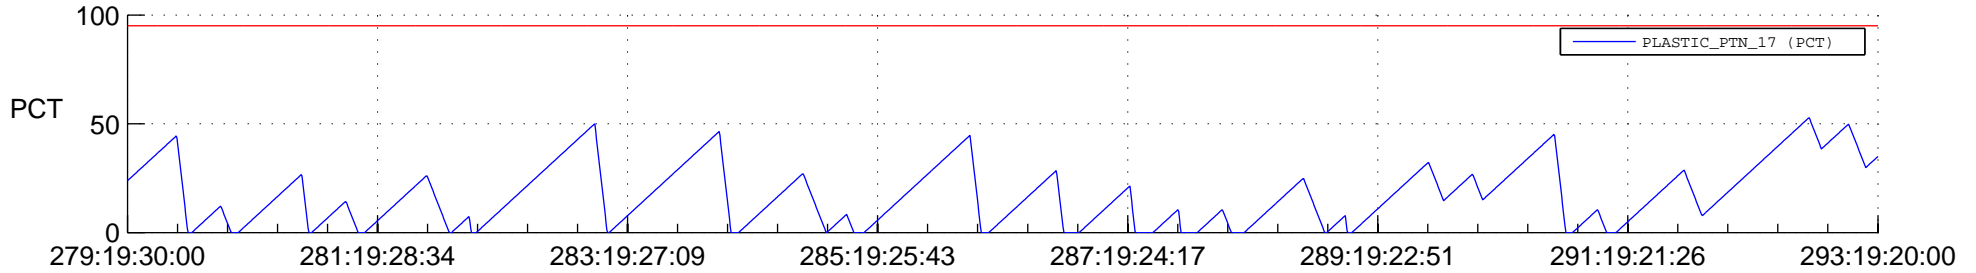

STEREO AHEAD SSR PCT Full Prediction

SWAVES_Percent_Full_Prediction

IMPACT_Percent_Full_Prediction

PLASTIC_Percent_Full_Prediction

Spacecraft_DownLink_Rate

Ground Time (2012:279:19:30:00.000 -2012:293:19:20:00.000)