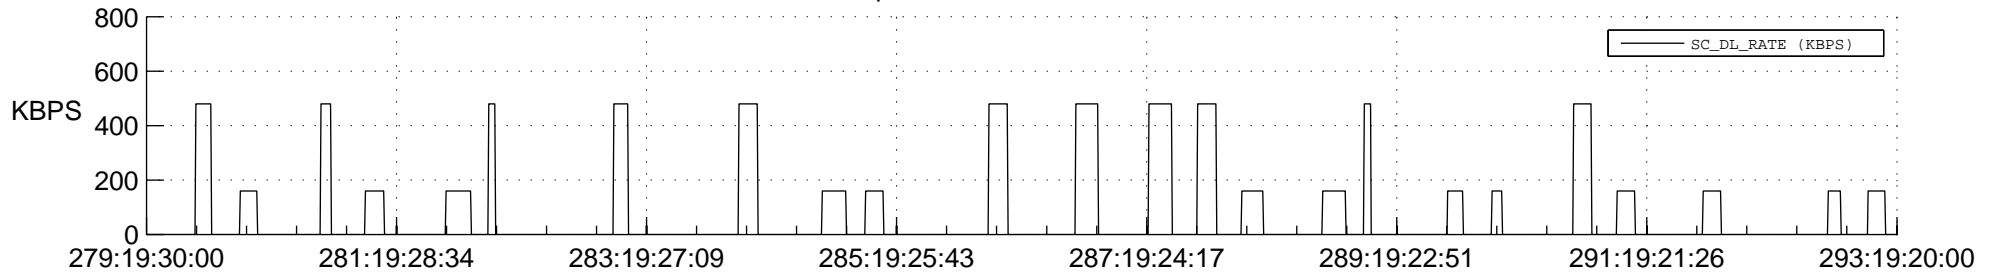

STEREO AHEAD SSR PCT Full Prediction

SWAVES_Percent_Full_Prediction

IMPACT_Percent_Full_Prediction

PLASTIC_Percent_Full_Prediction

Spacecraft_DownLink_Rate

Ground Time (2012:279:19:30:00.000 -2012:293:19:20:00.000)