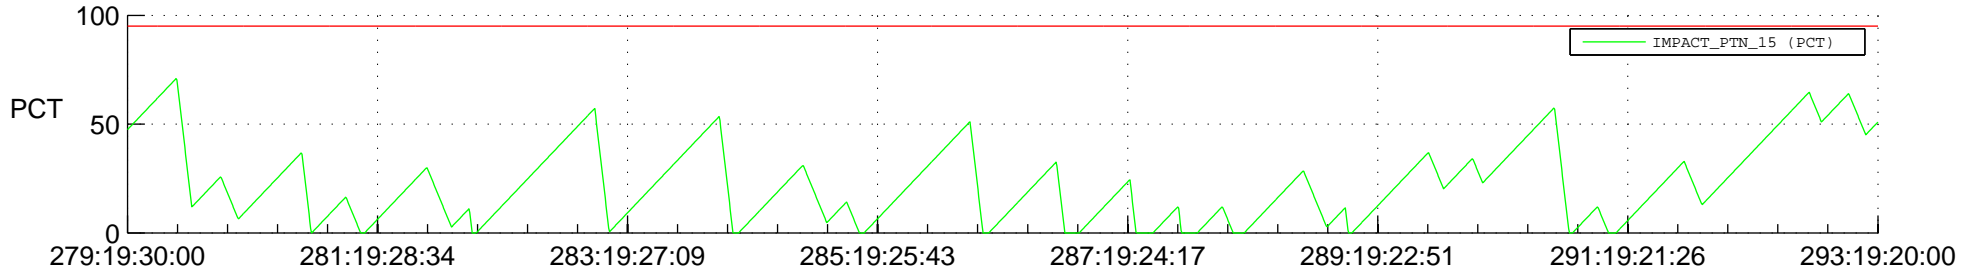

STEREO AHEAD SSR PCT Full Prediction

SWAVES_Percent_Full_Prediction

IMPACT_Percent_Full_Prediction

PLASTIC_Percent_Full_Prediction

Spacecraft_DownLink_Rate

Ground Time (2012:279:19:30:00.000 -2012:293:19:20:00.000)