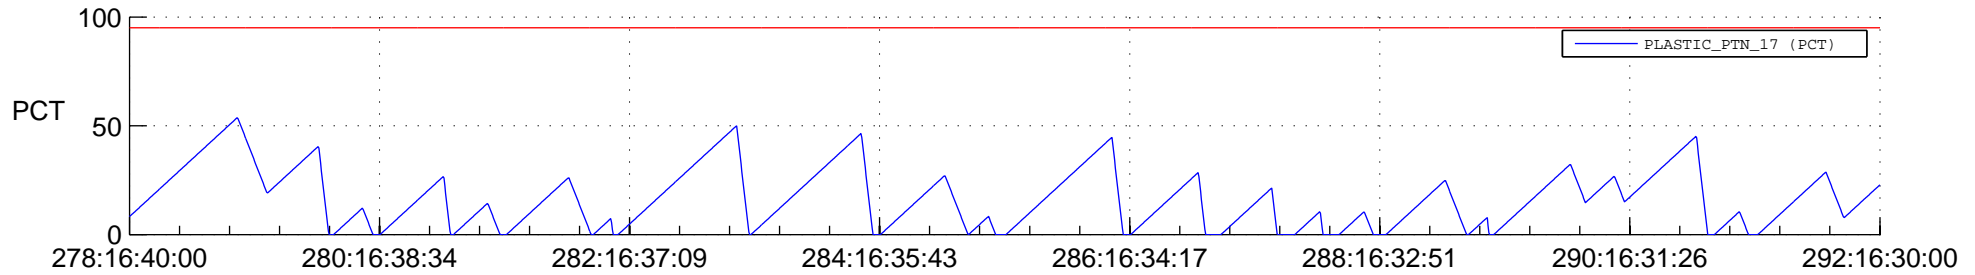

## SWAVES\_Percent\_Full\_Prediction

## Spacecraft\_DownLink\_Rate

Ground Time (2012:278:16:40:00.000 -2012:292:16:30:00.000)