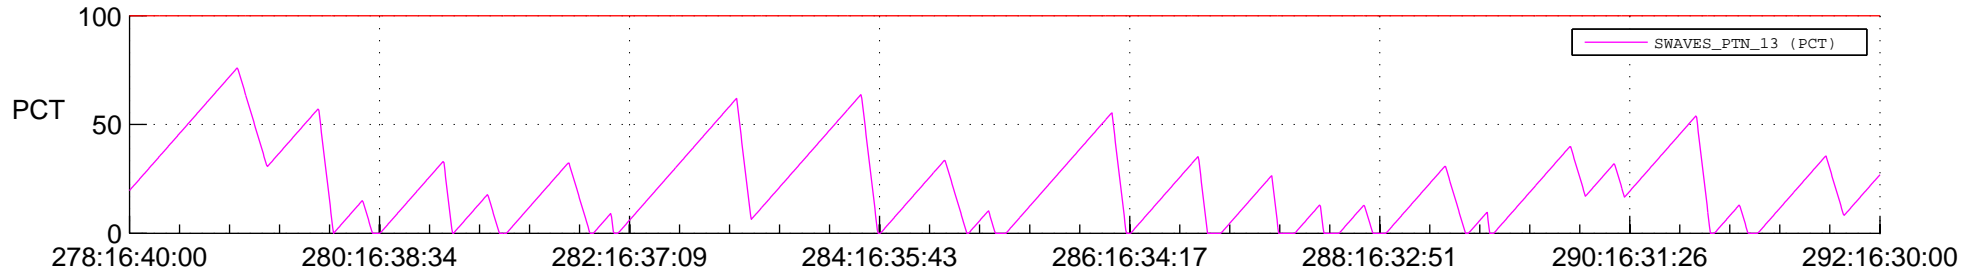

## SWAVES\_Percent\_Full\_Prediction

## Spacecraft\_DownLink\_Rate

Ground Time (2012:278:16:40:00.000 -2012:292:16:30:00.000)