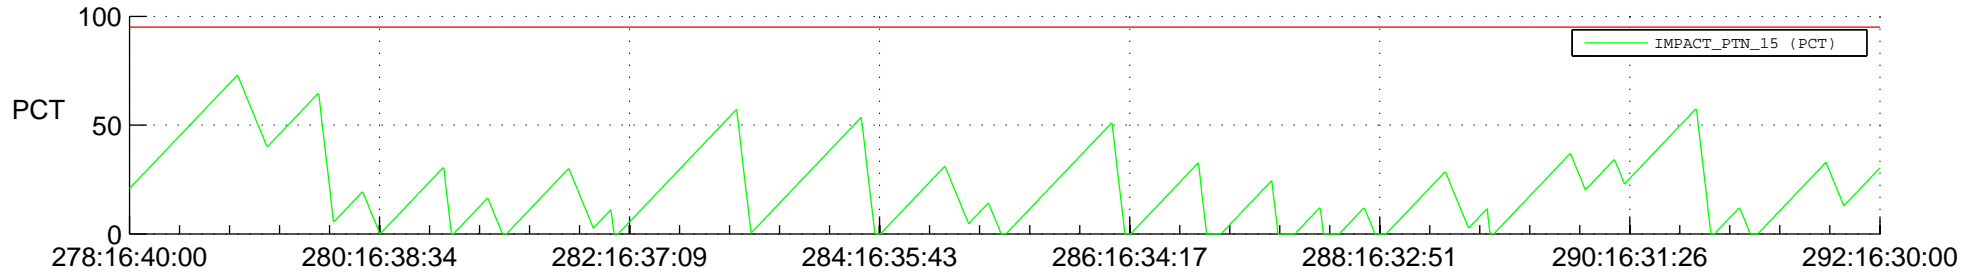

IMPACT_Percent_Full_Prediction