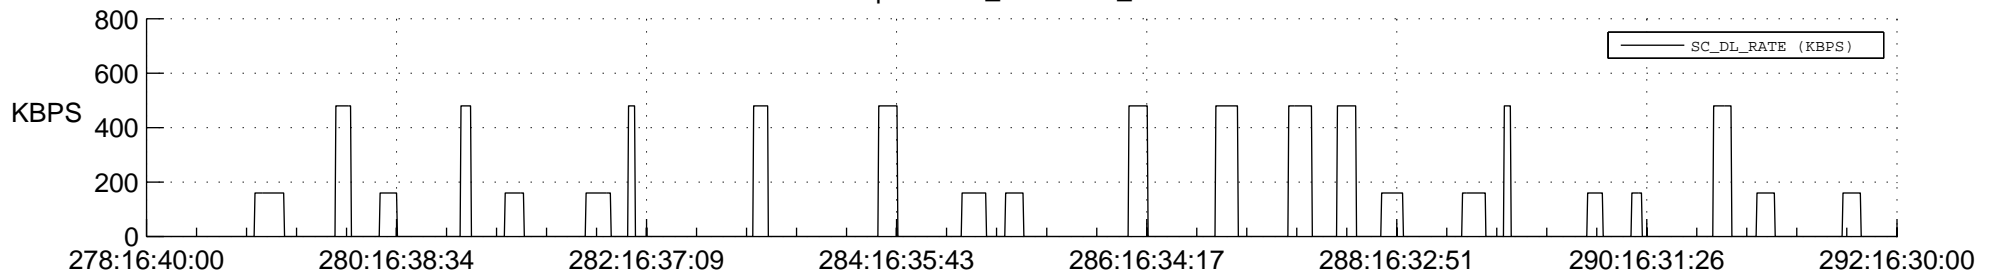

## SWAVES\_Percent\_Full\_Prediction

## Spacecraft\_DownLink\_Rate

Ground Time (2012:278:16:40:00.000 -2012:292:16:30:00.000)