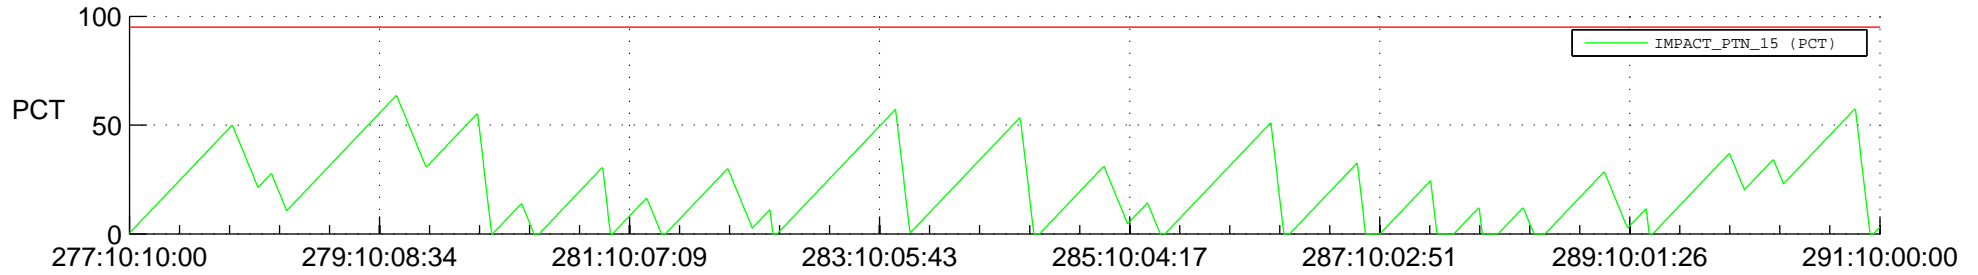

IMPACT_Percent_Full_Prediction