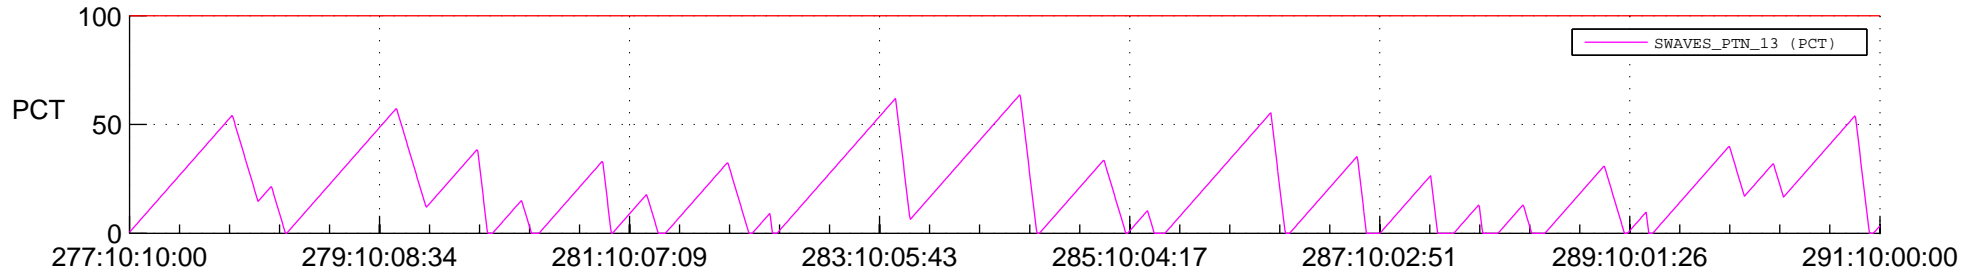

# STEREO AHEAD SSR PCT Full Prediction

## SWAVES\_Percent\_Full\_Prediction

## Spacecraft\_DownLink\_Rate

Ground Time (2012:277:10:10:00.000 -2012:291:10:00:00.000)