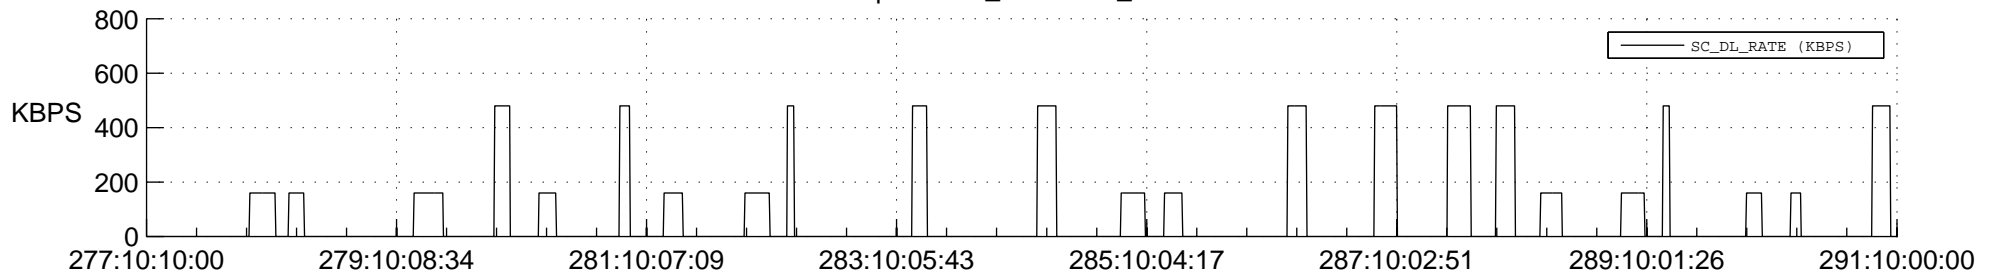

## Spacecraft\_DownLink\_Rate

Ground Time (2012:277:10:10:00.000 -2012:291:10:00:00.000)