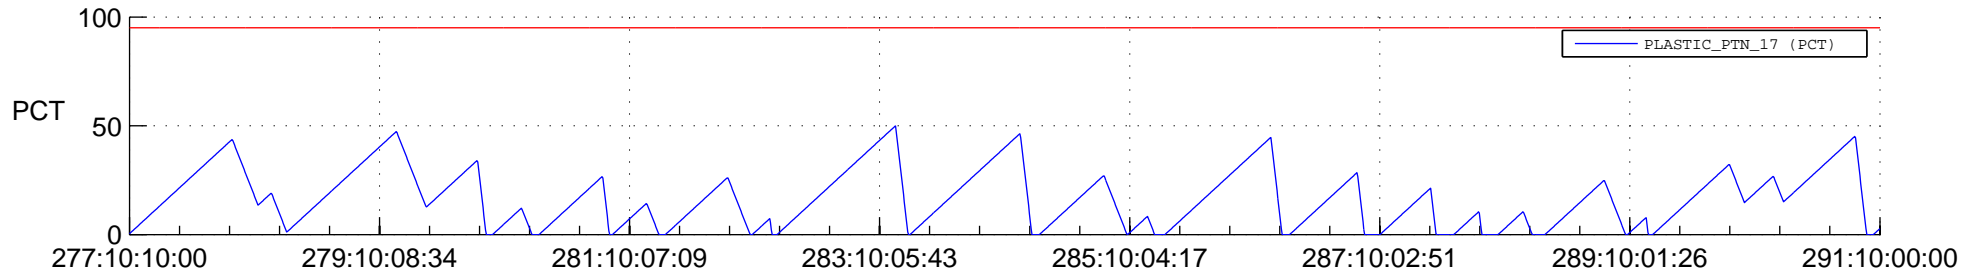

# STEREO AHEAD SSR PCT Full Prediction

## SWAVES\_Percent\_Full\_Prediction

## Spacecraft\_DownLink\_Rate

Ground Time (2012:277:10:10:00.000 -2012:291:10:00:00.000)