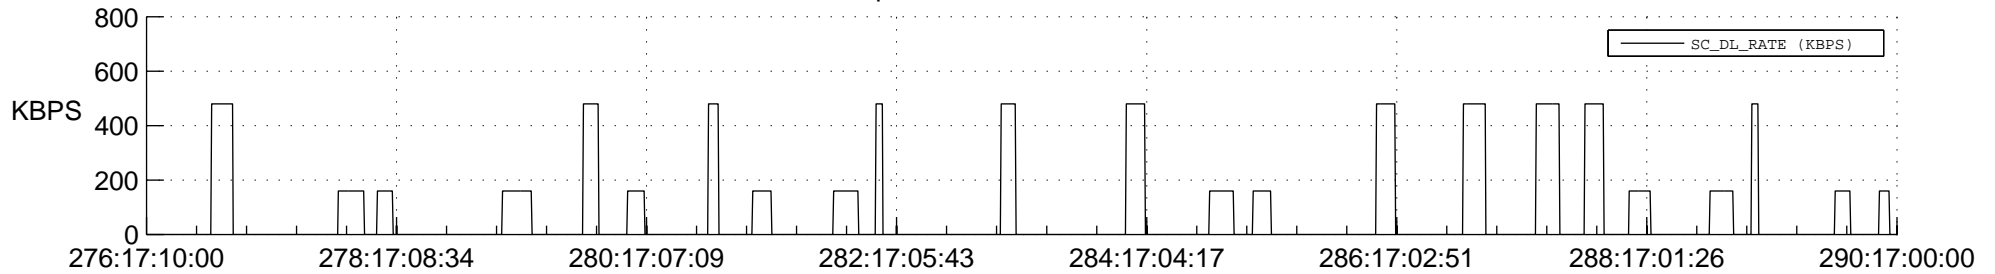

STEREO AHEAD SSR PCT Full Prediction

SWAVES_Percent_Full_Prediction

IMPACT_Percent_Full_Prediction

PLASTIC_Percent_Full_Prediction

Spacecraft_DownLink_Rate

Ground Time (2012:276:17:10:00.000 -2012:290:17:00:00.000)