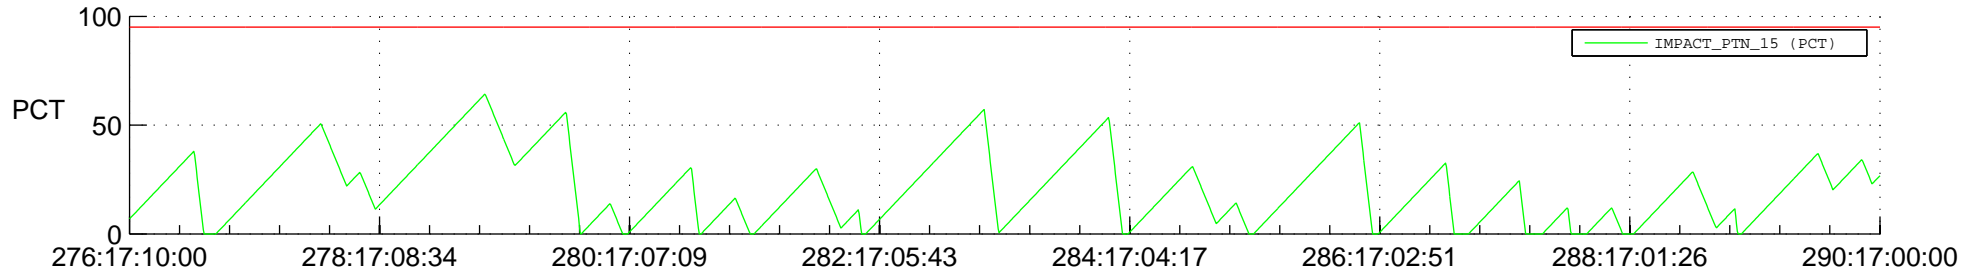

STEREO AHEAD SSR PCT Full Prediction

SWAVES_Percent_Full_Prediction

IMPACT_Percent_Full_Prediction

PLASTIC_Percent_Full_Prediction

Spacecraft_DownLink_Rate

Ground Time (2012:276:17:10:00.000 -2012:290:17:00:00.000)