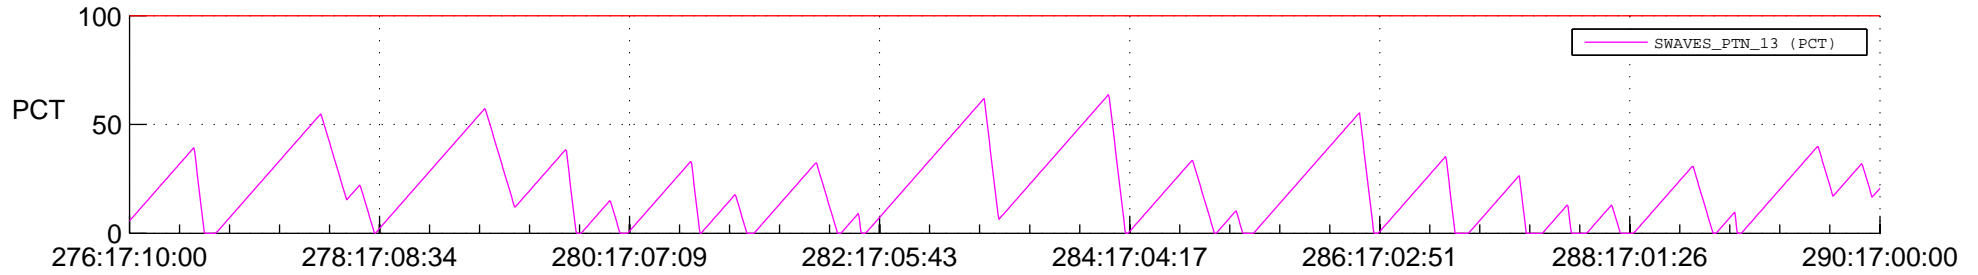

STEREO AHEAD SSR PCT Full Prediction

SWAVES_Percent_Full_Prediction

IMPACT_Percent_Full_Prediction

PLASTIC_Percent_Full_Prediction

Spacecraft_DownLink_Rate

Ground Time (2012:276:17:10:00.000 -2012:290:17:00:00.000)