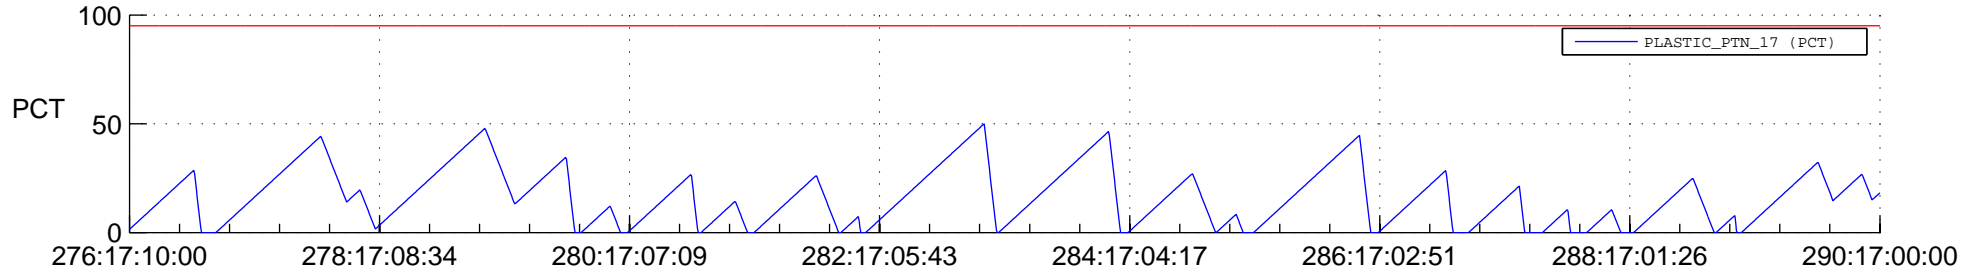

STEREO AHEAD SSR PCT Full Prediction

SWAVES_Percent_Full_Prediction

IMPACT_Percent_Full_Prediction

PLASTIC_Percent_Full_Prediction

Spacecraft_DownLink_Rate

Ground Time (2012:276:17:10:00.000 -2012:290:17:00:00.000)