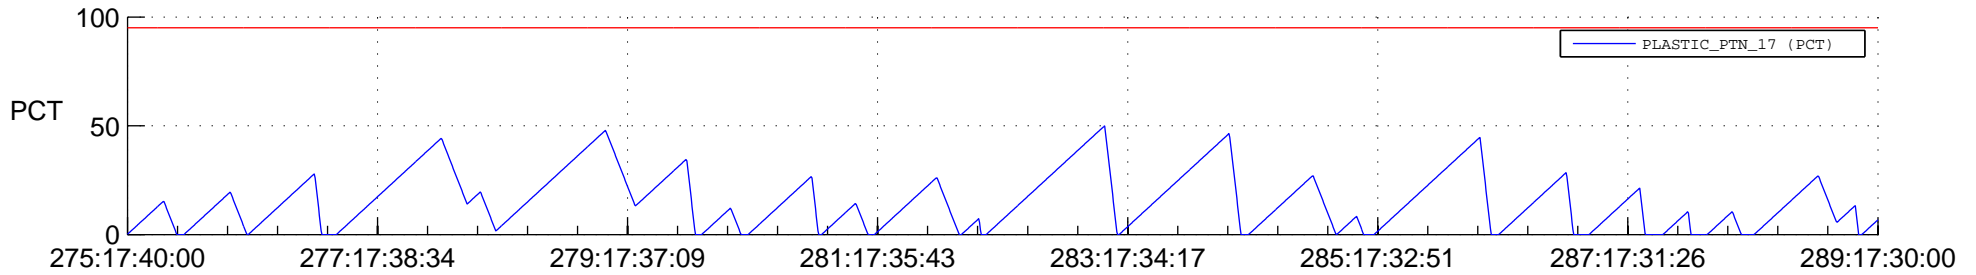

## SWAVES\_Percent\_Full\_Prediction

## Spacecraft\_DownLink\_Rate

Ground Time (2012:275:17:40:00.000 -2012:289:17:30:00.000)