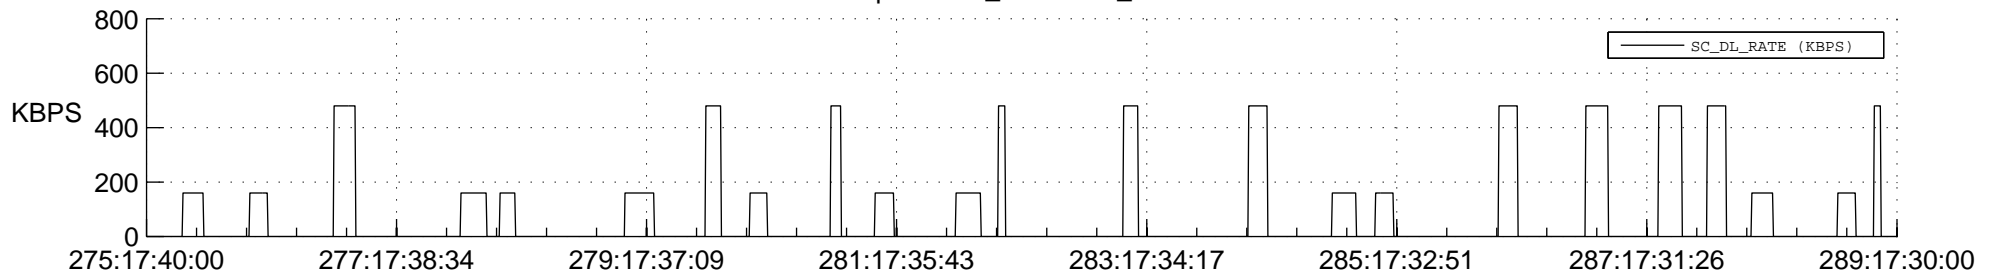

## SWAVES\_Percent\_Full\_Prediction

## Spacecraft\_DownLink\_Rate

Ground Time (2012:275:17:40:00.000 -2012:289:17:30:00.000)