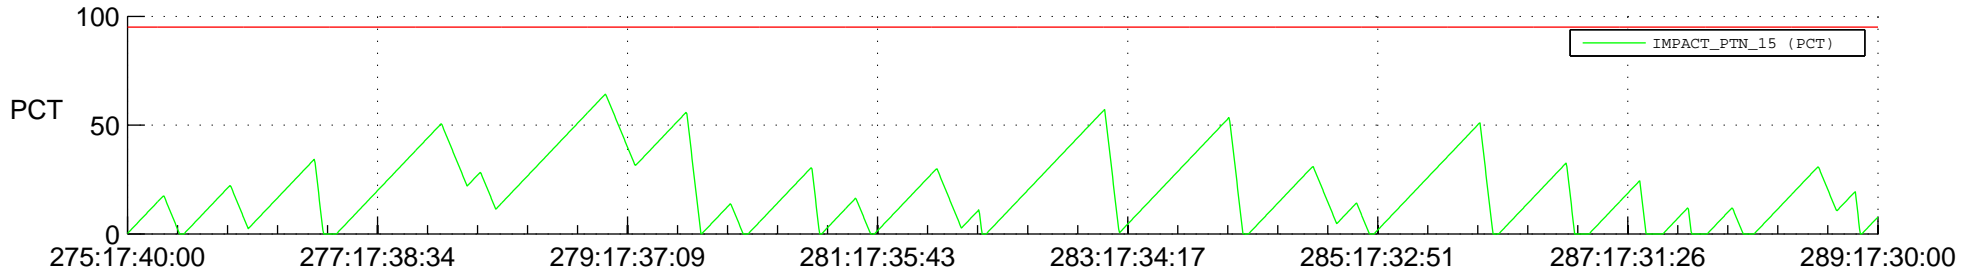

IMPACT_Percent_Full_Prediction