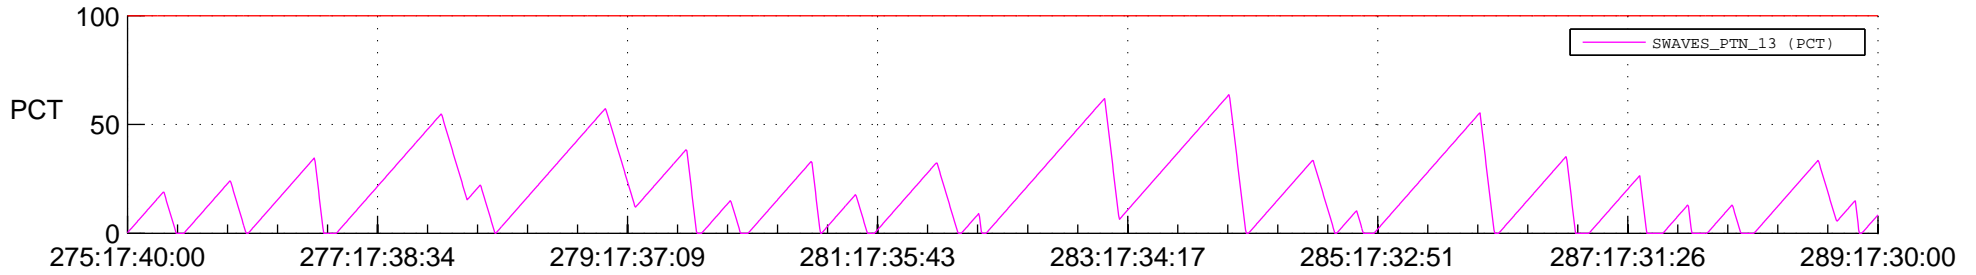

## SWAVES\_Percent\_Full\_Prediction

## Spacecraft\_DownLink\_Rate

Ground Time (2012:275:17:40:00.000 -2012:289:17:30:00.000)