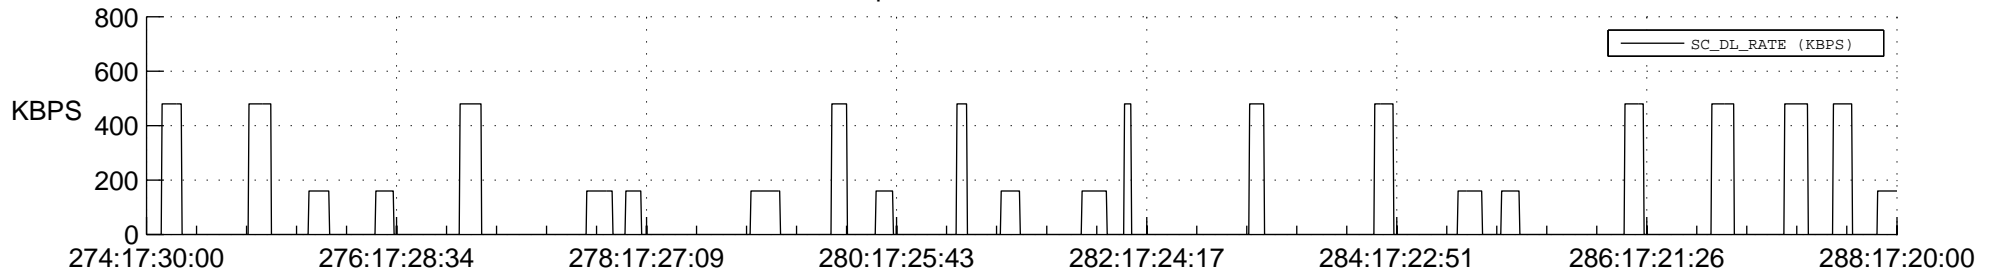

## Spacecraft\_DownLink\_Rate

Ground Time (2012:274:17:30:00.000 -2012:288:17:20:00.000)