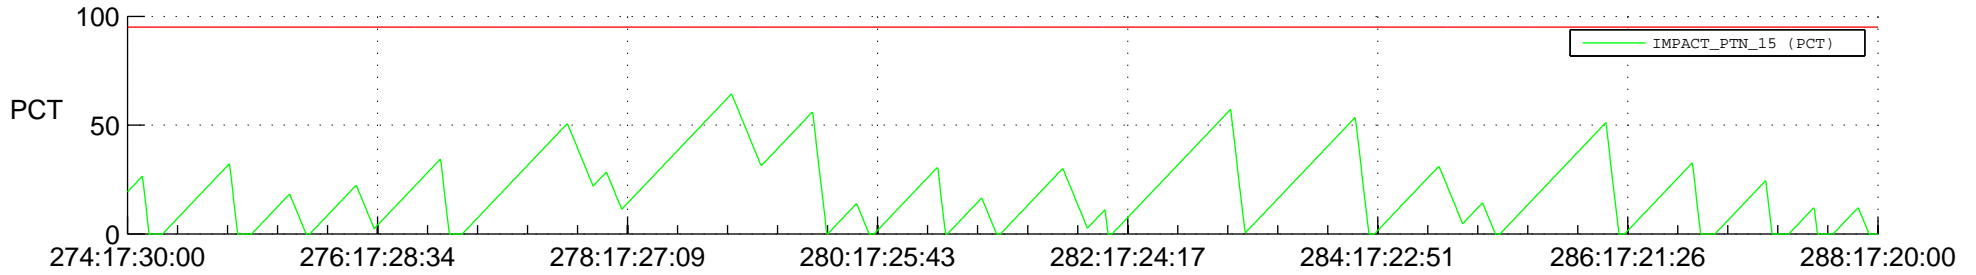

IMPACT_Percent_Full_Prediction