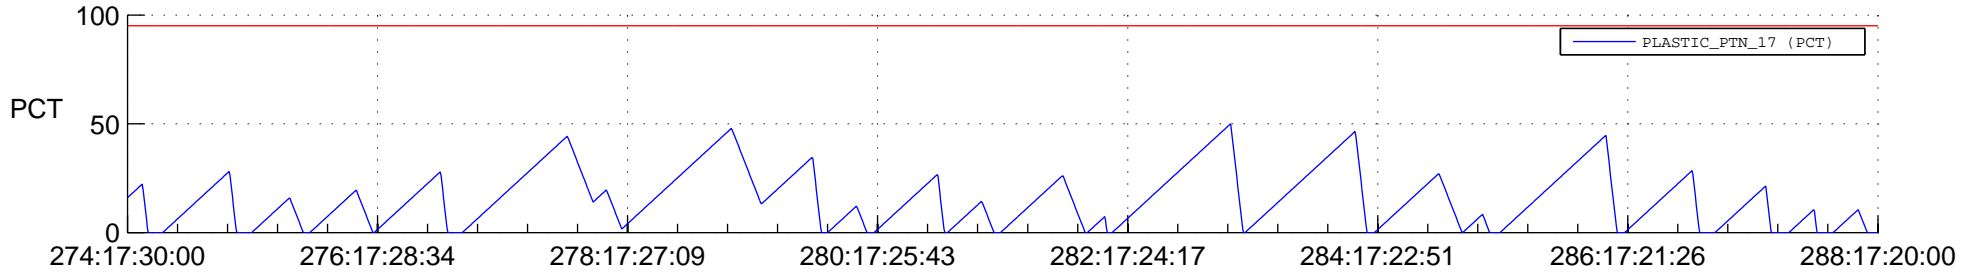

# STEREO AHEAD SSR PCT Full Prediction

## SWAVES\_Percent\_Full\_Prediction

## Spacecraft\_DownLink\_Rate

Ground Time (2012:274:17:30:00.000 -2012:288:17:20:00.000)