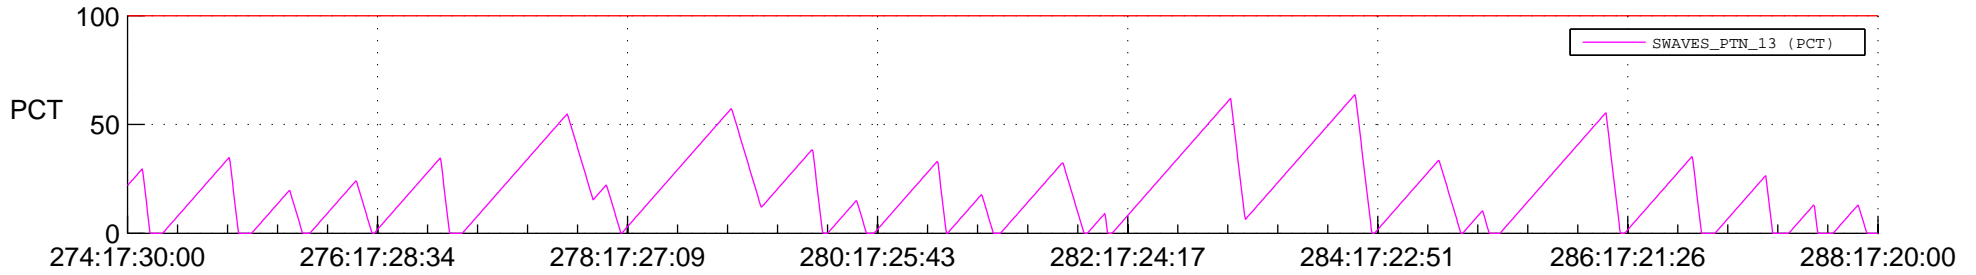

## SWAVES\_Percent\_Full\_Prediction

## Spacecraft\_DownLink\_Rate

Ground Time (2012:274:17:30:00.000 -2012:288:17:20:00.000)