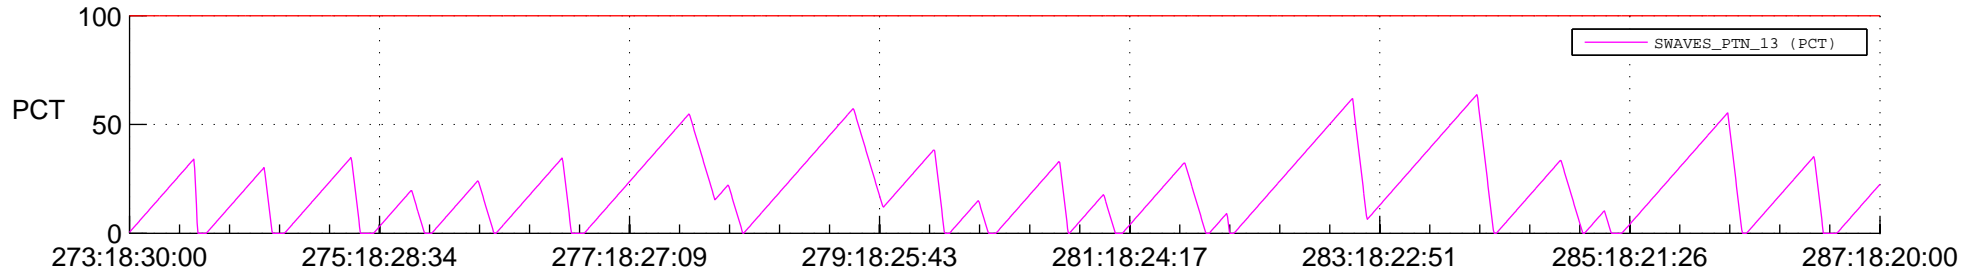

STEREO AHEAD SSR PCT Full Prediction

SWAVES_Percent_Full_Prediction

IMPACT_Percent_Full_Prediction

PLASTIC_Percent_Full_Prediction

Spacecraft_DownLink_Rate

Ground Time (2012:273:18:30:00.000 -2012:287:18:20:00.000)