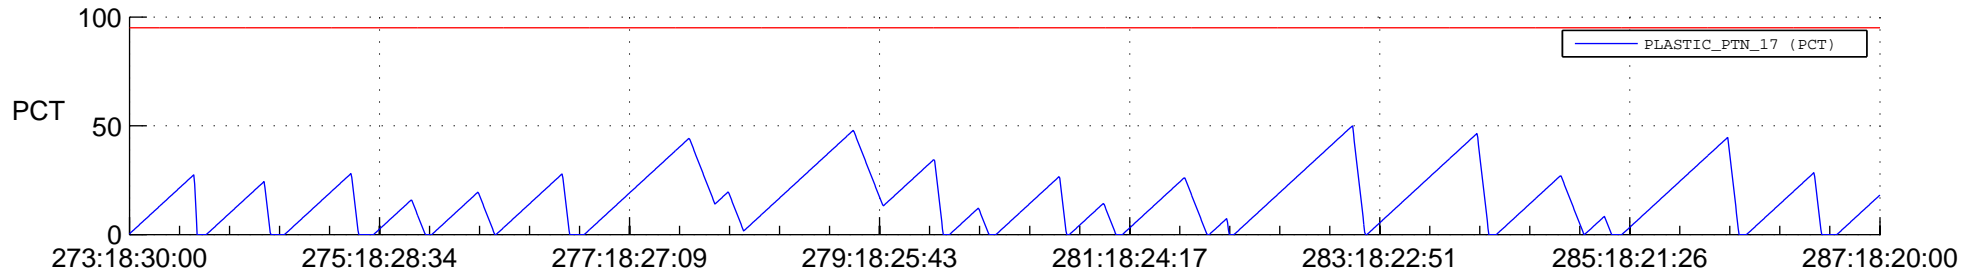

STEREO AHEAD SSR PCT Full Prediction

SWAVES_Percent_Full_Prediction

IMPACT_Percent_Full_Prediction

PLASTIC_Percent_Full_Prediction

Spacecraft_DownLink_Rate

Ground Time (2012:273:18:30:00.000 -2012:287:18:20:00.000)