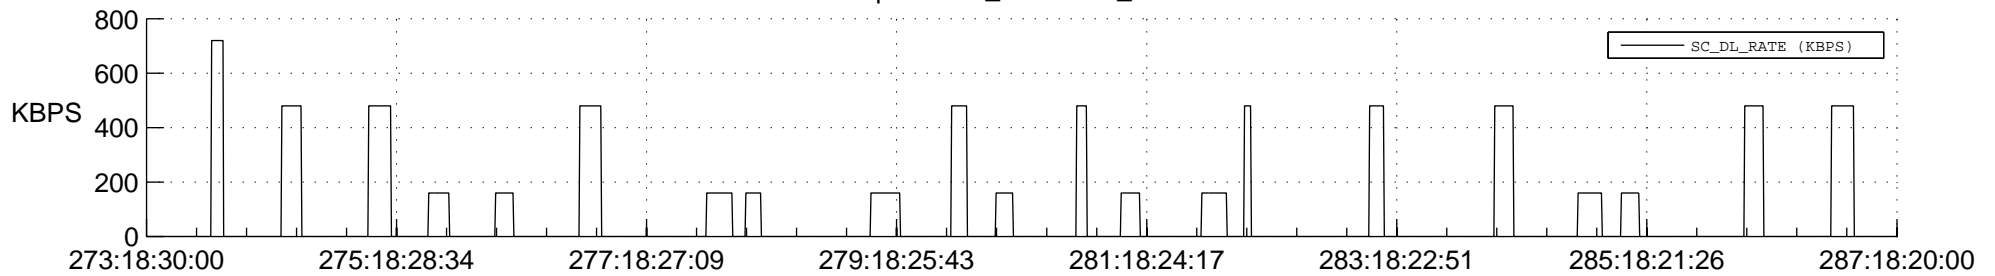

STEREO AHEAD SSR PCT Full Prediction

SWAVES_Percent_Full_Prediction

IMPACT_Percent_Full_Prediction

PLASTIC_Percent_Full_Prediction

Spacecraft_DownLink_Rate

Ground Time (2012:273:18:30:00.000 -2012:287:18:20:00.000)