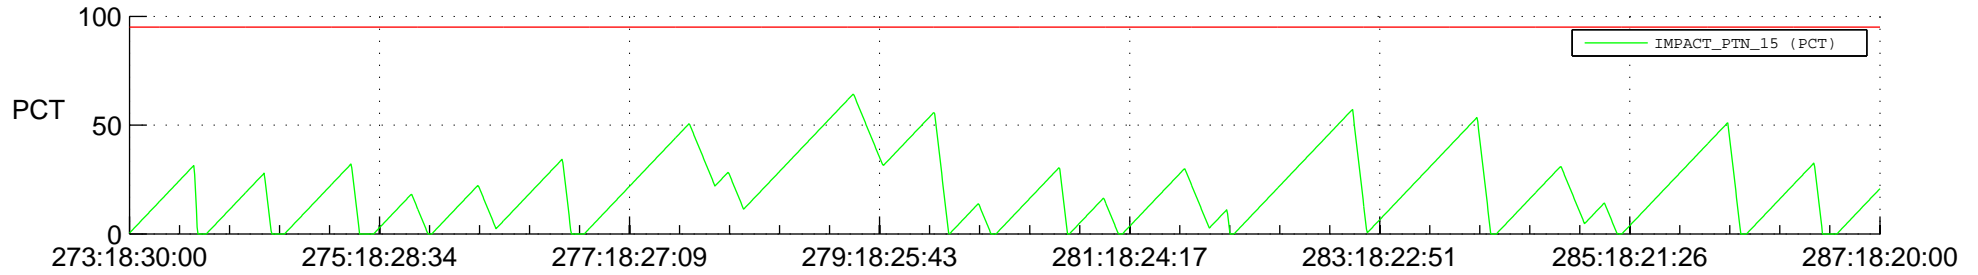

STEREO AHEAD SSR PCT Full Prediction

SWAVES_Percent_Full_Prediction

IMPACT_Percent_Full_Prediction

PLASTIC_Percent_Full_Prediction

Spacecraft_DownLink_Rate

Ground Time (2012:273:18:30:00.000 -2012:287:18:20:00.000)