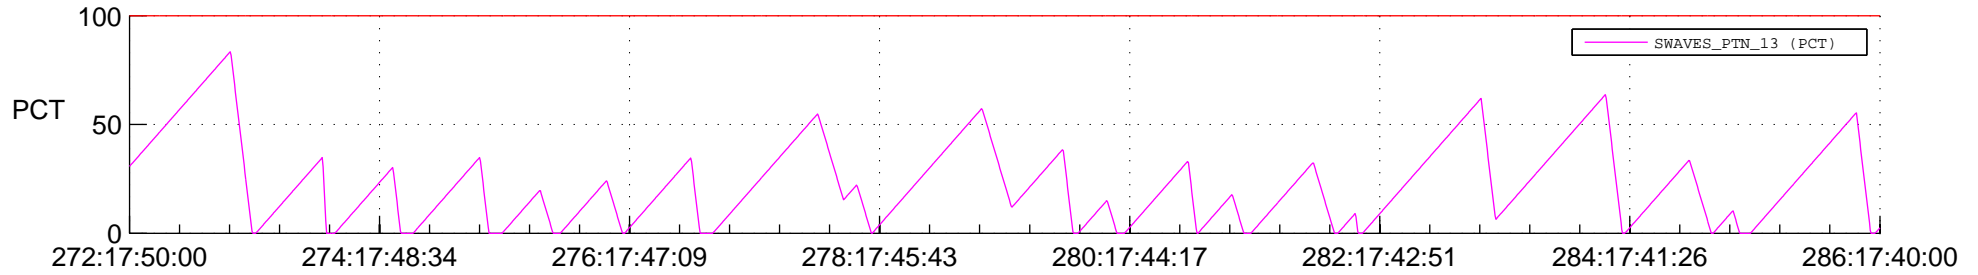

STEREO AHEAD SSR PCT Full Prediction

SWAVES_Percent_Full_Prediction

IMPACT_Percent_Full_Prediction

PLASTIC_Percent_Full_Prediction

Spacecraft_DownLink_Rate

Ground Time (2012:272:17:50:00.000 -2012:286:17:40:00.000)