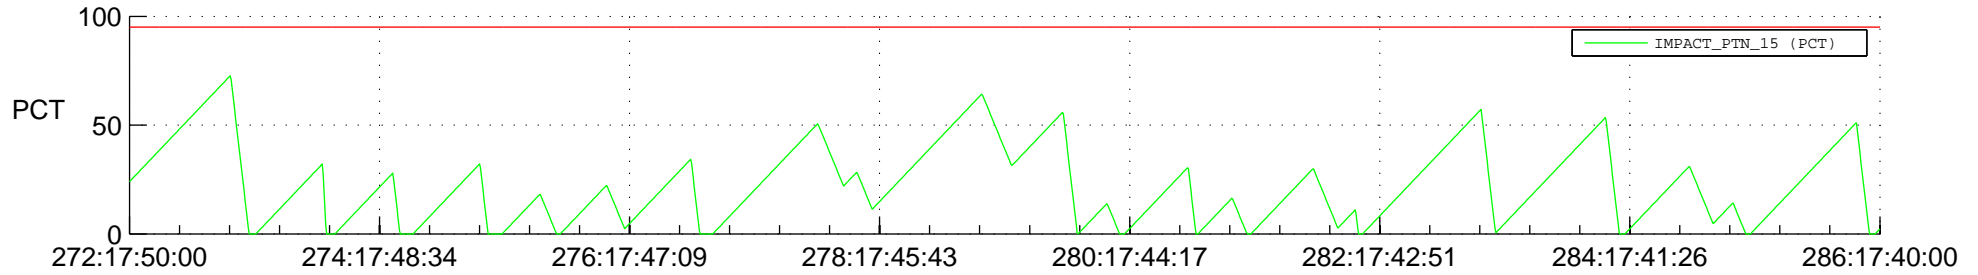

STEREO AHEAD SSR PCT Full Prediction

SWAVES_Percent_Full_Prediction

IMPACT_Percent_Full_Prediction

PLASTIC_Percent_Full_Prediction

Spacecraft_DownLink_Rate

Ground Time (2012:272:17:50:00.000 -2012:286:17:40:00.000)