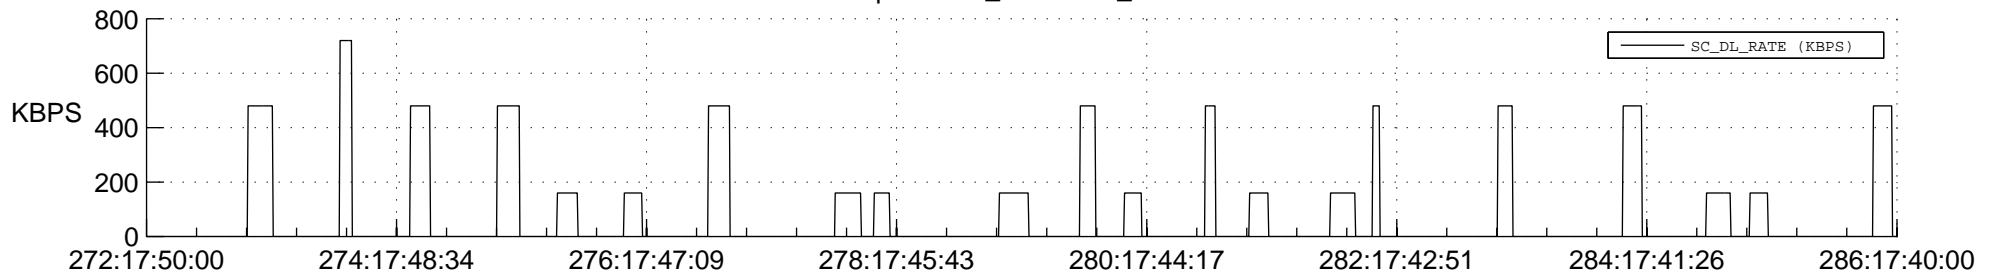

STEREO AHEAD SSR PCT Full Prediction

SWAVES_Percent_Full_Prediction

IMPACT_Percent_Full_Prediction

PLASTIC_Percent_Full_Prediction

Spacecraft_DownLink_Rate

Ground Time (2012:272:17:50:00.000 -2012:286:17:40:00.000)