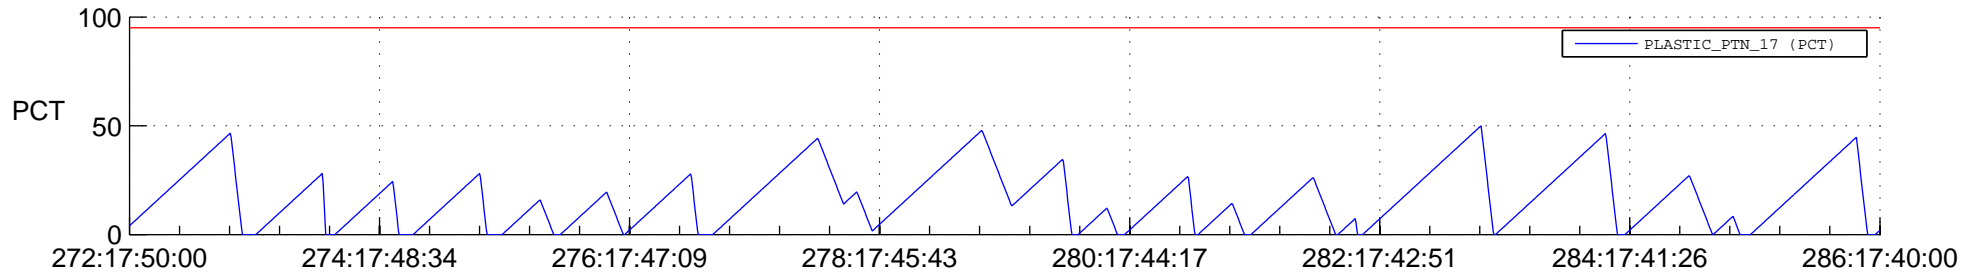

STEREO AHEAD SSR PCT Full Prediction

SWAVES_Percent_Full_Prediction

IMPACT_Percent_Full_Prediction

PLASTIC_Percent_Full_Prediction

Spacecraft_DownLink_Rate

Ground Time (2012:272:17:50:00.000 -2012:286:17:40:00.000)