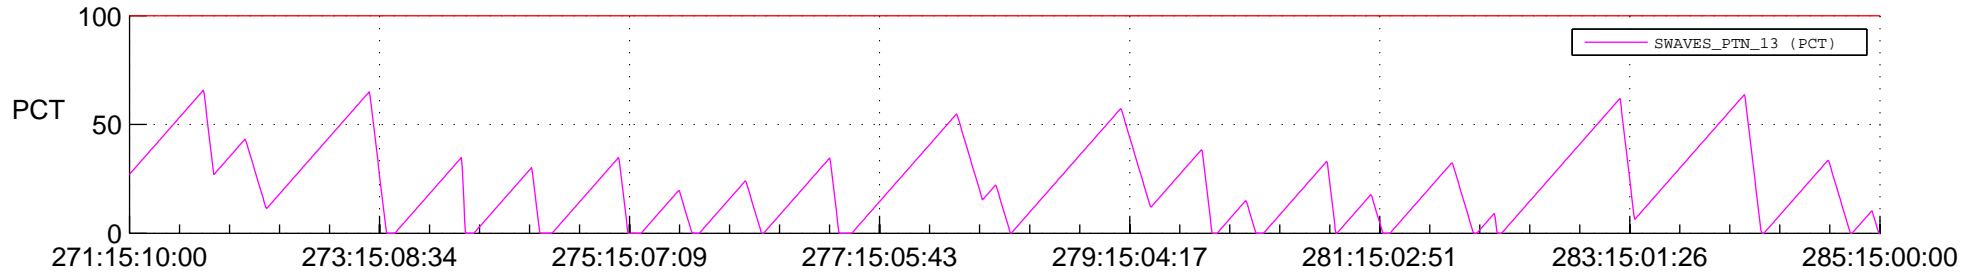

STEREO AHEAD SSR PCT Full Prediction

SWAVES_Percent_Full_Prediction

IMPACT_Percent_Full_Prediction

PLASTIC_Percent_Full_Prediction

Spacecraft_DownLink_Rate

Ground Time (2012:271:15:10:00.000 -2012:285:15:00:00.000)