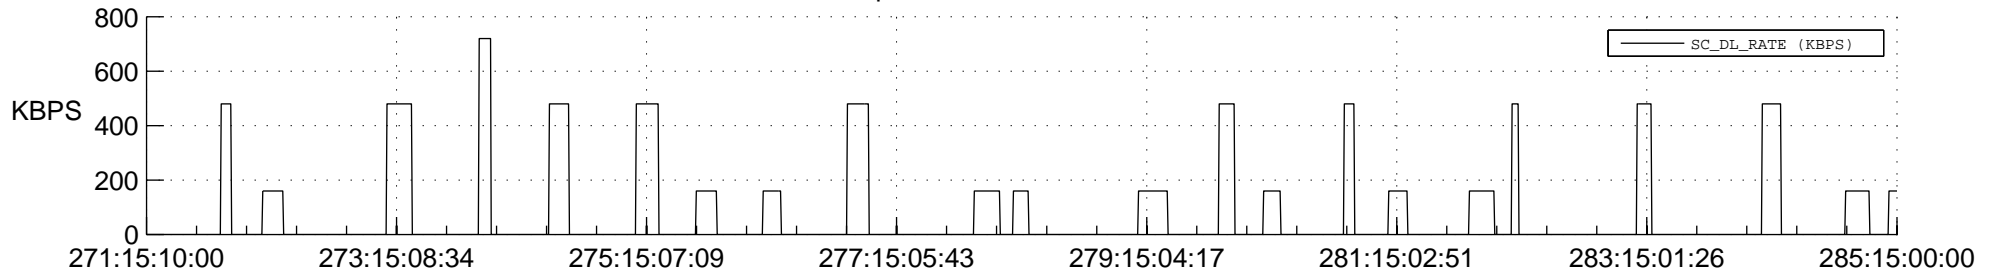

STEREO AHEAD SSR PCT Full Prediction

SWAVES_Percent_Full_Prediction

IMPACT_Percent_Full_Prediction

PLASTIC_Percent_Full_Prediction

Spacecraft_DownLink_Rate

Ground Time (2012:271:15:10:00.000 -2012:285:15:00:00.000)