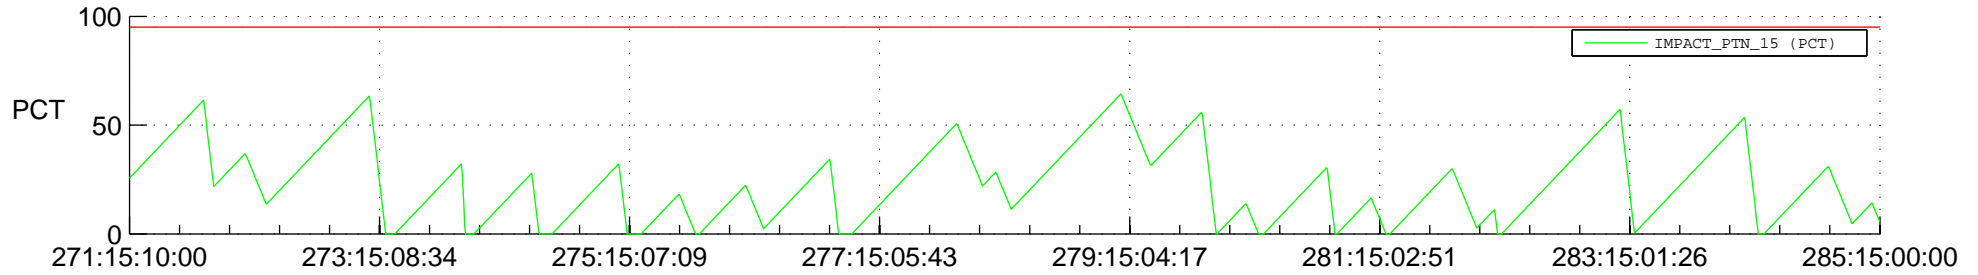

STEREO AHEAD SSR PCT Full Prediction

SWAVES_Percent_Full_Prediction

IMPACT_Percent_Full_Prediction

PLASTIC_Percent_Full_Prediction

Spacecraft_DownLink_Rate

Ground Time (2012:271:15:10:00.000 -2012:285:15:00:00.000)