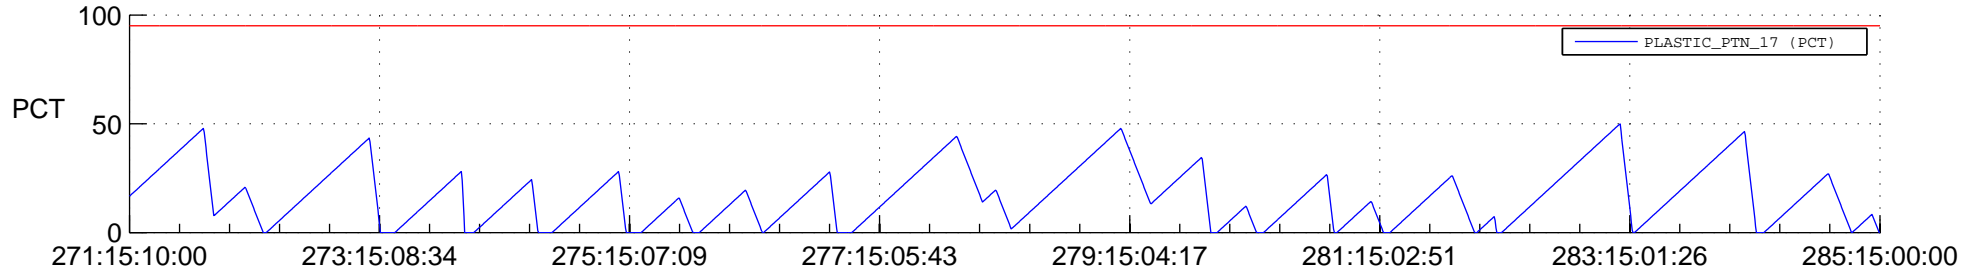

STEREO AHEAD SSR PCT Full Prediction

SWAVES_Percent_Full_Prediction

IMPACT_Percent_Full_Prediction

PLASTIC_Percent_Full_Prediction

Spacecraft_DownLink_Rate

Ground Time (2012:271:15:10:00.000 -2012:285:15:00:00.000)