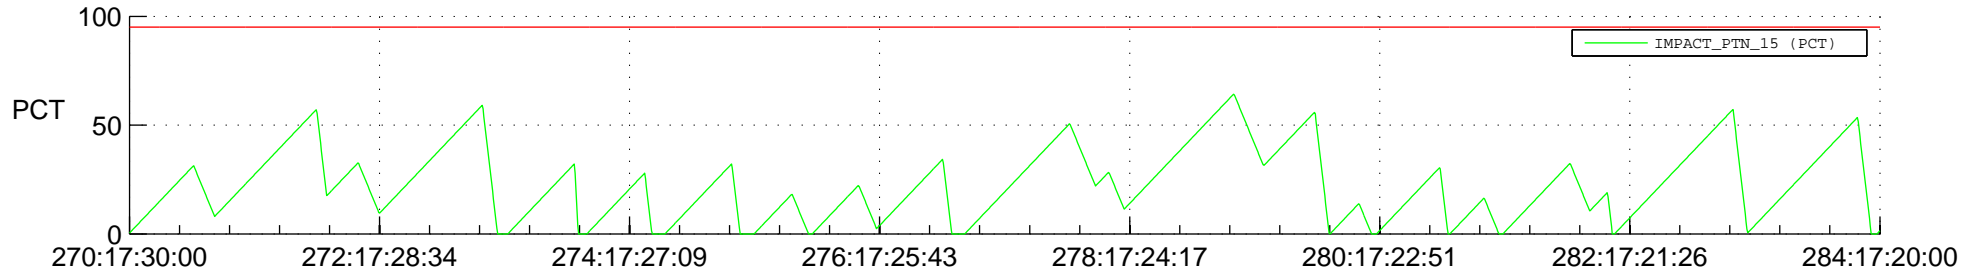

STEREO AHEAD SSR PCT Full Prediction

SWAVES_Percent_Full_Prediction

IMPACT_Percent_Full_Prediction

PLASTIC_Percent_Full_Prediction

Spacecraft_DownLink_Rate