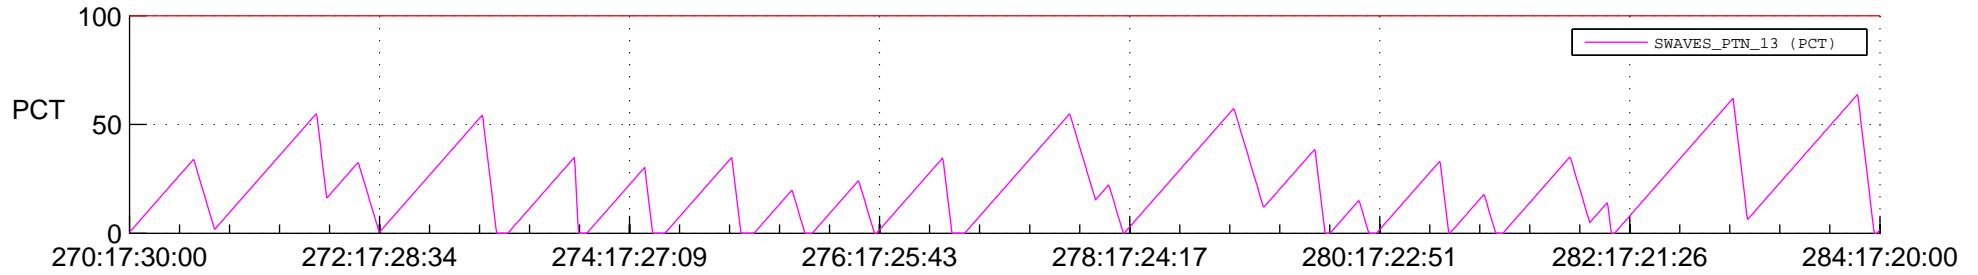

STEREO AHEAD SSR PCT Full Prediction

SWAVES_Percent_Full_Prediction

IMPACT_Percent_Full_Prediction

PLASTIC_Percent_Full_Prediction

Spacecraft_DownLink_Rate