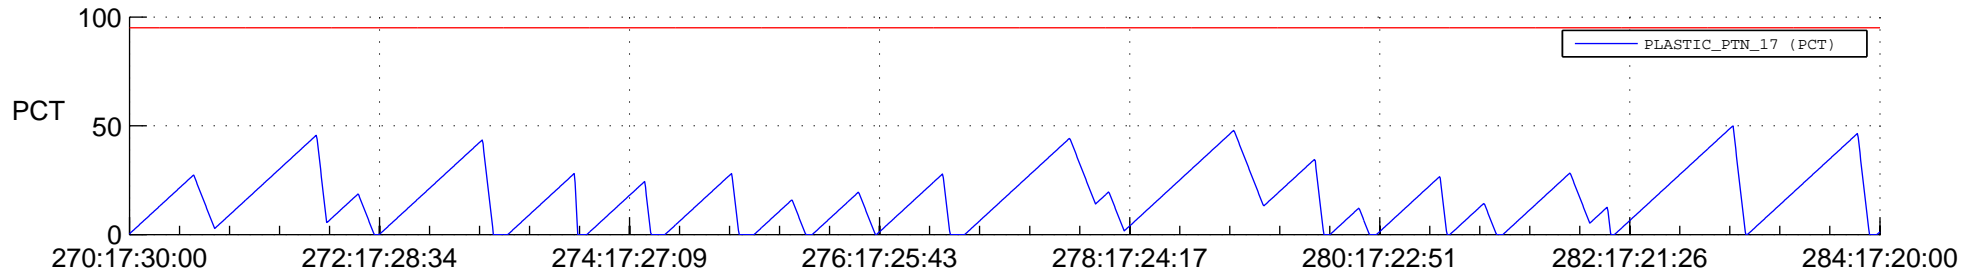

STEREO AHEAD SSR PCT Full Prediction

SWAVES_Percent_Full_Prediction

IMPACT_Percent_Full_Prediction

PLASTIC_Percent_Full_Prediction

Spacecraft_DownLink_Rate