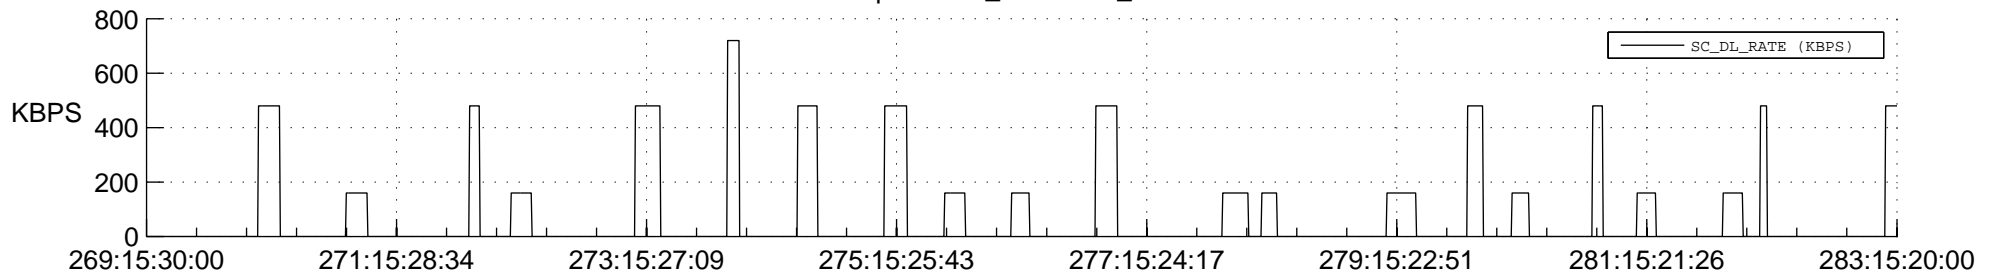

STEREO AHEAD SSR PCT Full Prediction

SWAVES_Percent_Full_Prediction

IMPACT_Percent_Full_Prediction

PLASTIC_Percent_Full_Prediction

Spacecraft_DownLink_Rate

Ground Time (2012:269:15:30:00.000 -2012:283:15:20:00.000)