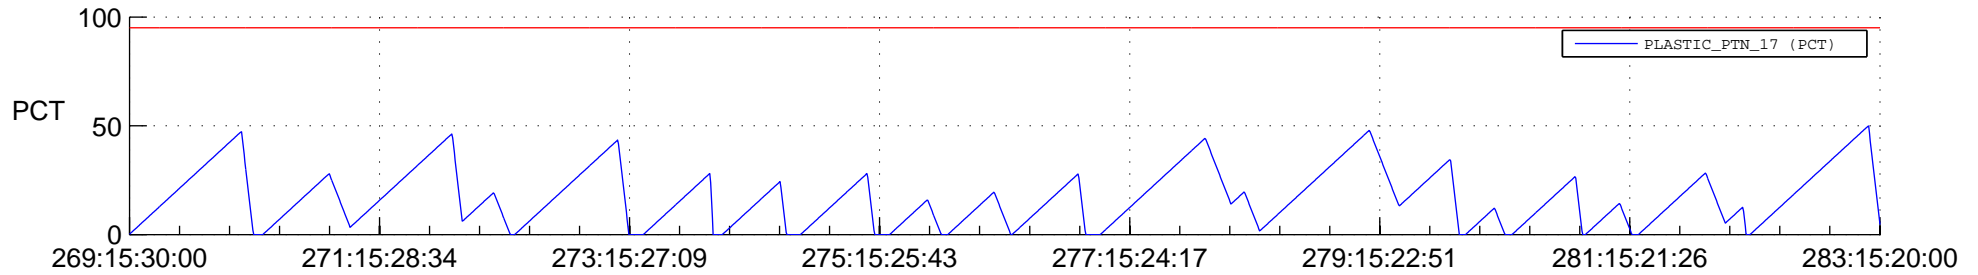

STEREO AHEAD SSR PCT Full Prediction

SWAVES_Percent_Full_Prediction

IMPACT_Percent_Full_Prediction

PLASTIC_Percent_Full_Prediction

Spacecraft_DownLink_Rate

Ground Time (2012:269:15:30:00.000 -2012:283:15:20:00.000)