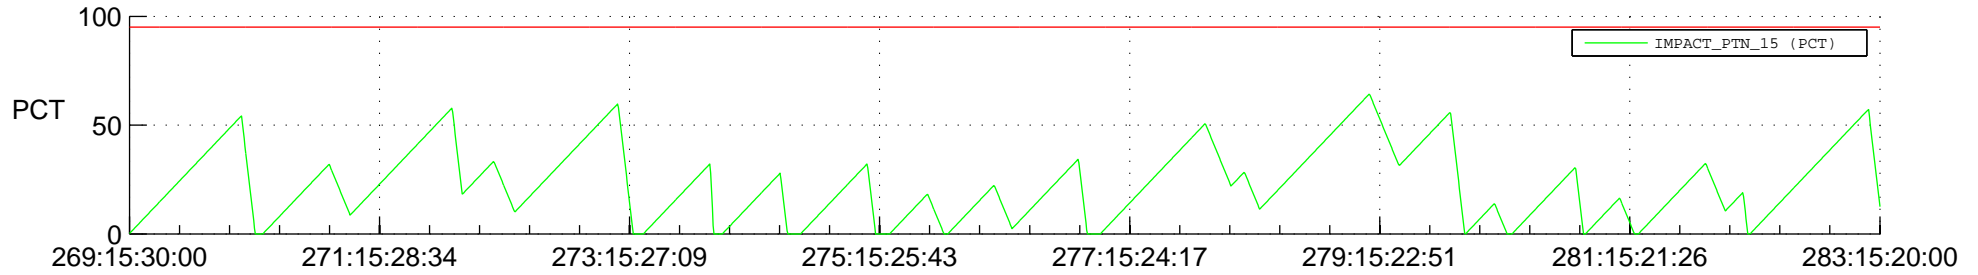

STEREO AHEAD SSR PCT Full Prediction

SWAVES_Percent_Full_Prediction

IMPACT_Percent_Full_Prediction

PLASTIC_Percent_Full_Prediction

Spacecraft_DownLink_Rate

Ground Time (2012:269:15:30:00.000 -2012:283:15:20:00.000)