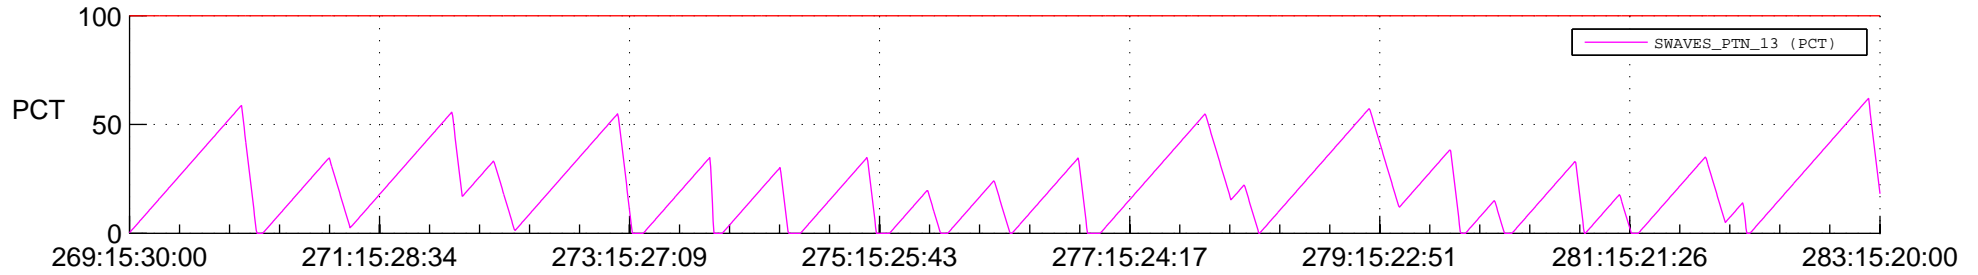

STEREO AHEAD SSR PCT Full Prediction

SWAVES_Percent_Full_Prediction

IMPACT_Percent_Full_Prediction

PLASTIC_Percent_Full_Prediction

Spacecraft_DownLink_Rate

Ground Time (2012:269:15:30:00.000 -2012:283:15:20:00.000)