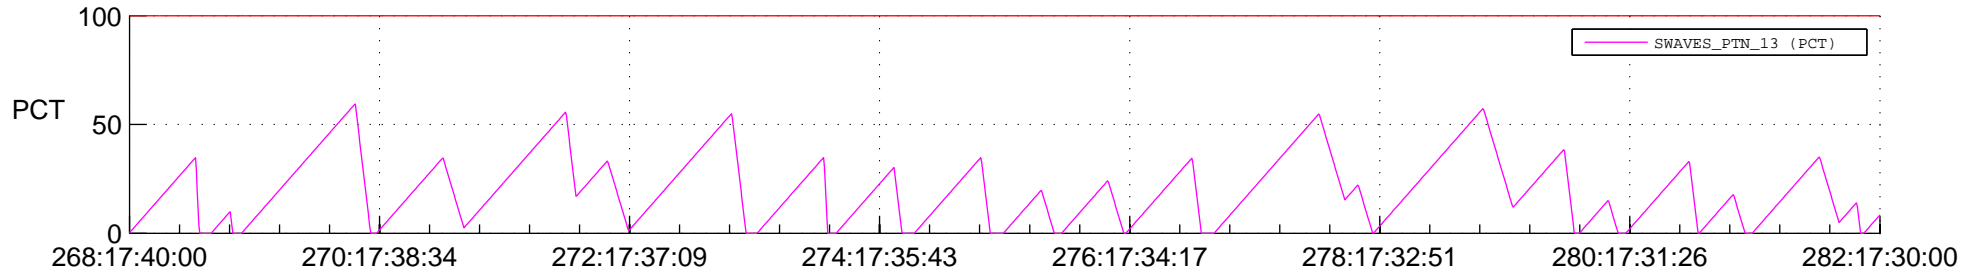

## SWAVES\_Percent\_Full\_Prediction

## Spacecraft\_DownLink\_Rate

Ground Time (2012:268:17:40:00.000 -2012:282:17:30:00.000)