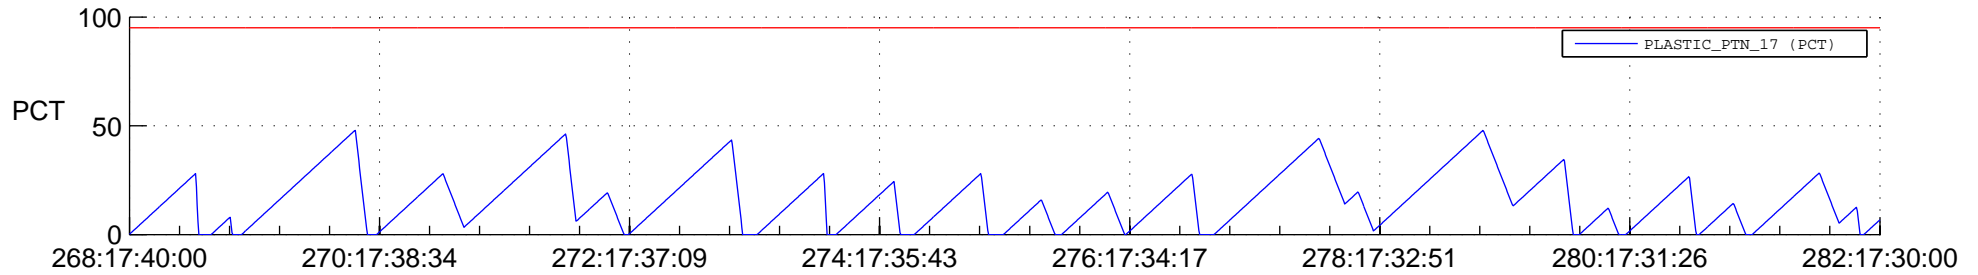

## SWAVES\_Percent\_Full\_Prediction

## Spacecraft\_DownLink\_Rate

Ground Time (2012:268:17:40:00.000 -2012:282:17:30:00.000)