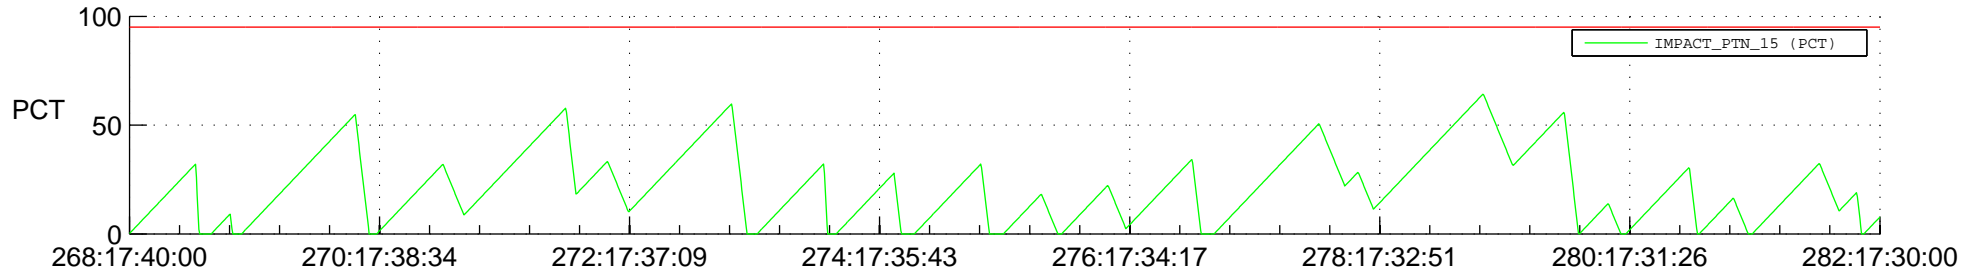

IMPACT_Percent_Full_Prediction