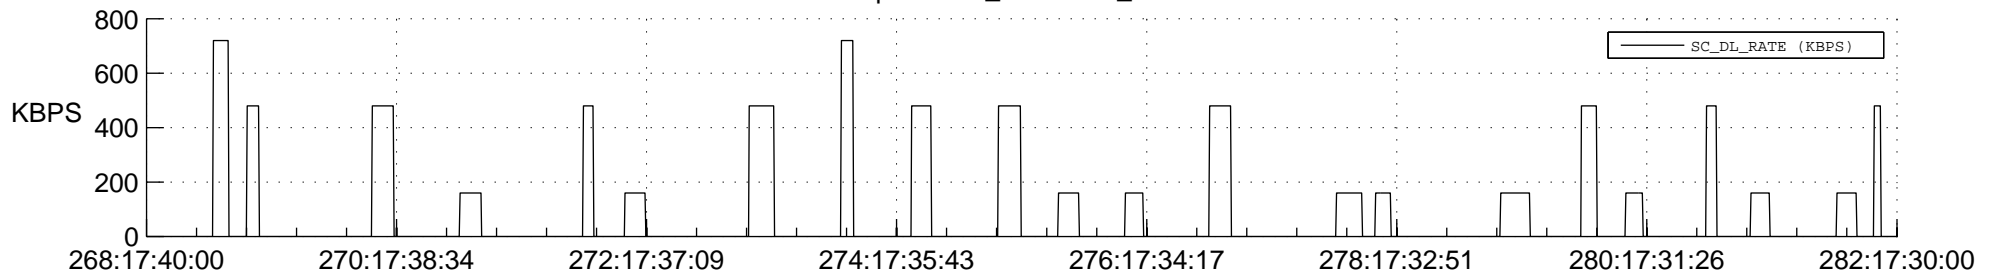

## Spacecraft\_DownLink\_Rate

Ground Time (2012:268:17:40:00.000 -2012:282:17:30:00.000)