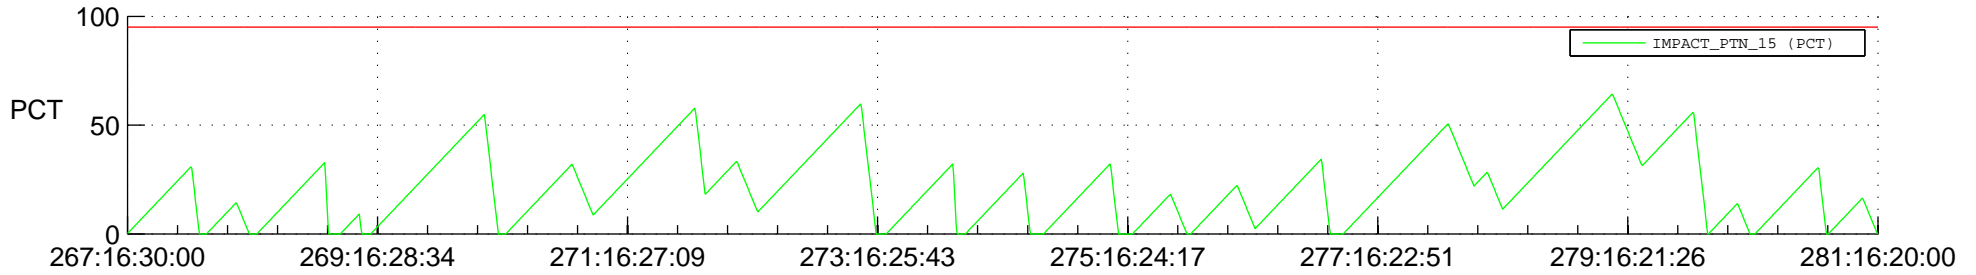

IMPACT_Percent_Full_Prediction