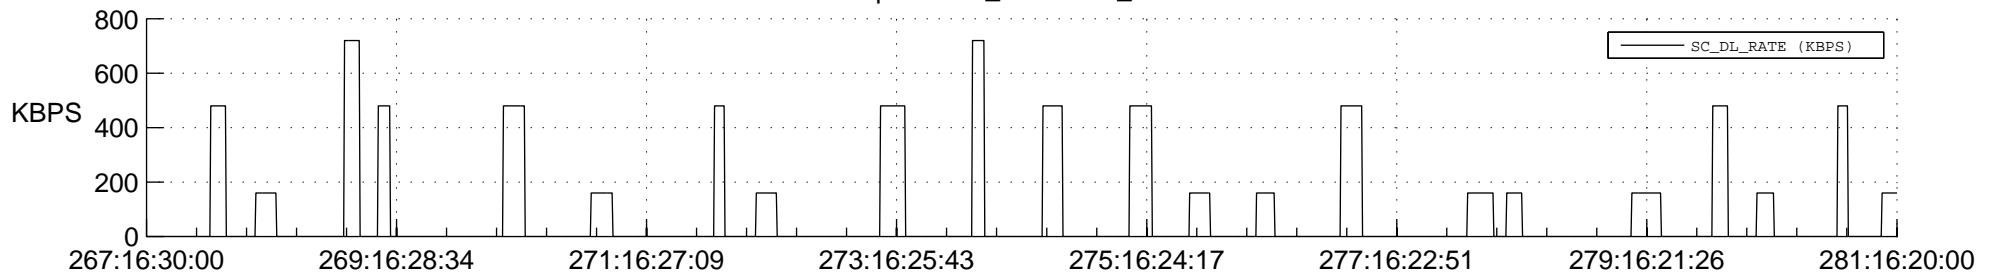

## SWAVES\_Percent\_Full\_Prediction

## Spacecraft\_DownLink\_Rate

Ground Time (2012:267:16:30:00.000 -2012:281:16:20:00.000)