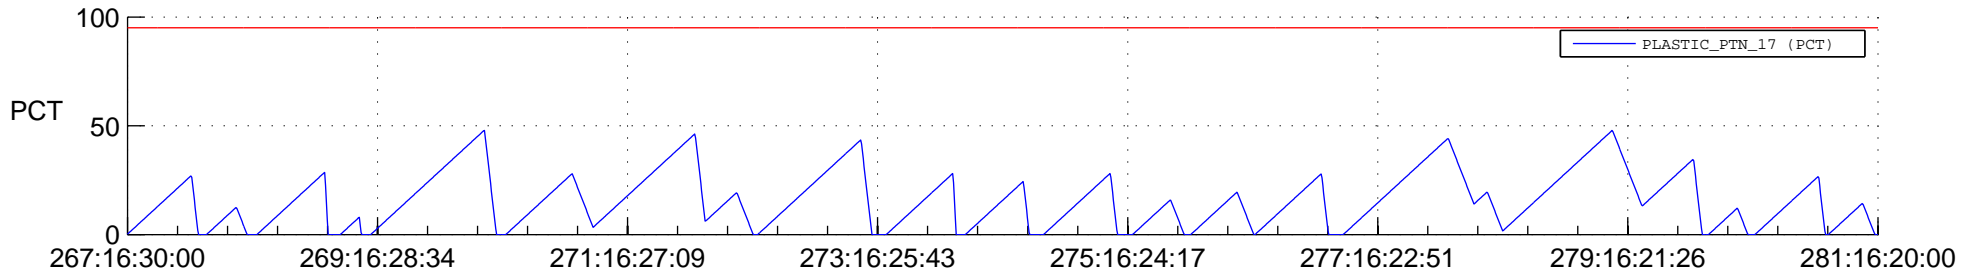

## SWAVES\_Percent\_Full\_Prediction

## Spacecraft\_DownLink\_Rate

Ground Time (2012:267:16:30:00.000 -2012:281:16:20:00.000)