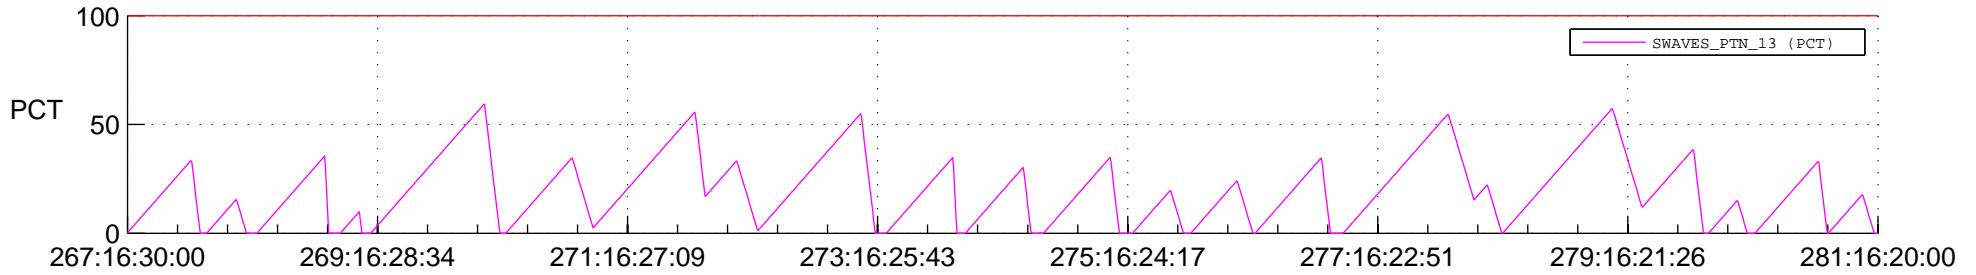

## SWAVES\_Percent\_Full\_Prediction

## Spacecraft\_DownLink\_Rate

Ground Time (2012:267:16:30:00.000 -2012:281:16:20:00.000)