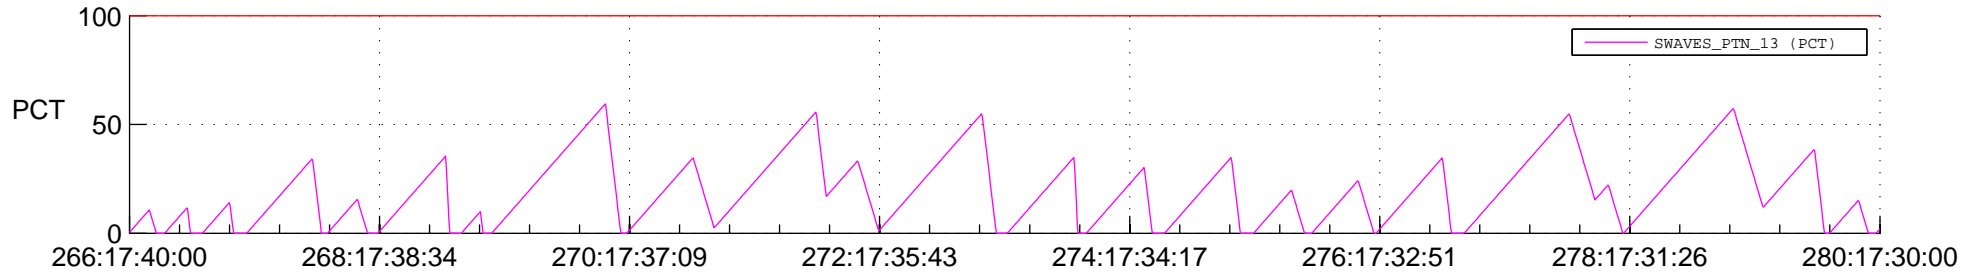

STEREO AHEAD SSR PCT Full Prediction

SWAVES_Percent_Full_Prediction

IMPACT_Percent_Full_Prediction

PLASTIC_Percent_Full_Prediction

Spacecraft_DownLink_Rate

Ground Time (2012:266:17:40:00.000 -2012:280:17:30:00.000)