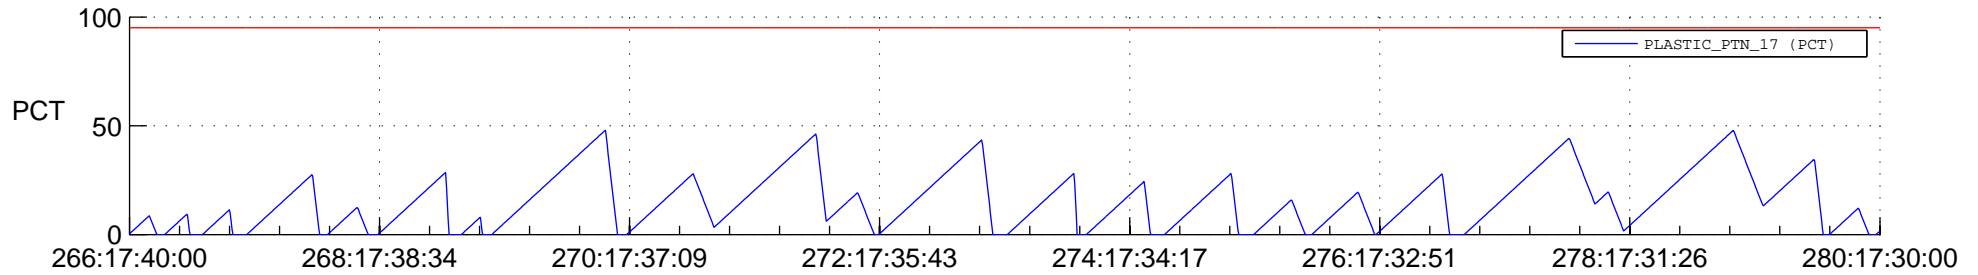

STEREO AHEAD SSR PCT Full Prediction

SWAVES_Percent_Full_Prediction

IMPACT_Percent_Full_Prediction

PLASTIC_Percent_Full_Prediction

Spacecraft_DownLink_Rate

Ground Time (2012:266:17:40:00.000 -2012:280:17:30:00.000)