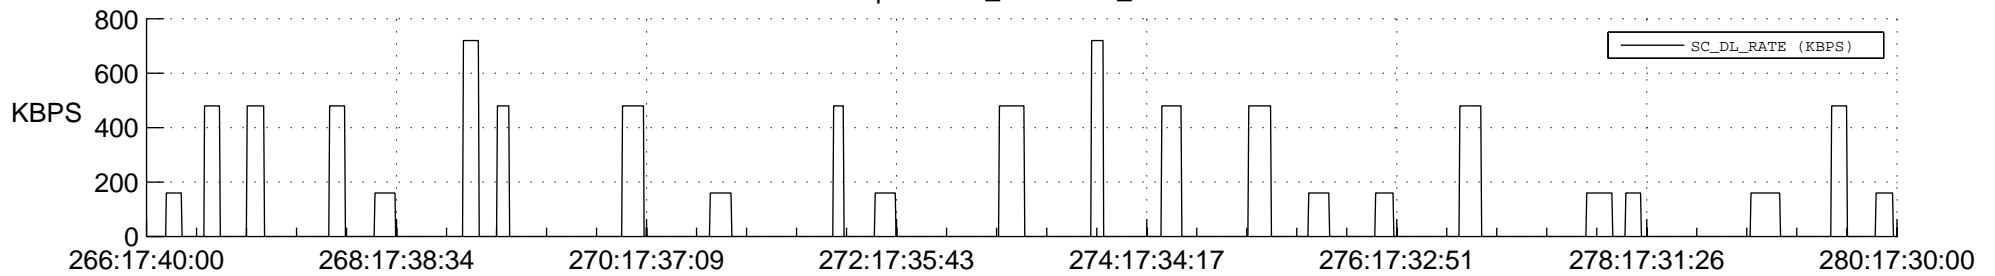

STEREO AHEAD SSR PCT Full Prediction

SWAVES_Percent_Full_Prediction

IMPACT_Percent_Full_Prediction

PLASTIC_Percent_Full_Prediction

Spacecraft_DownLink_Rate

Ground Time (2012:266:17:40:00.000 -2012:280:17:30:00.000)