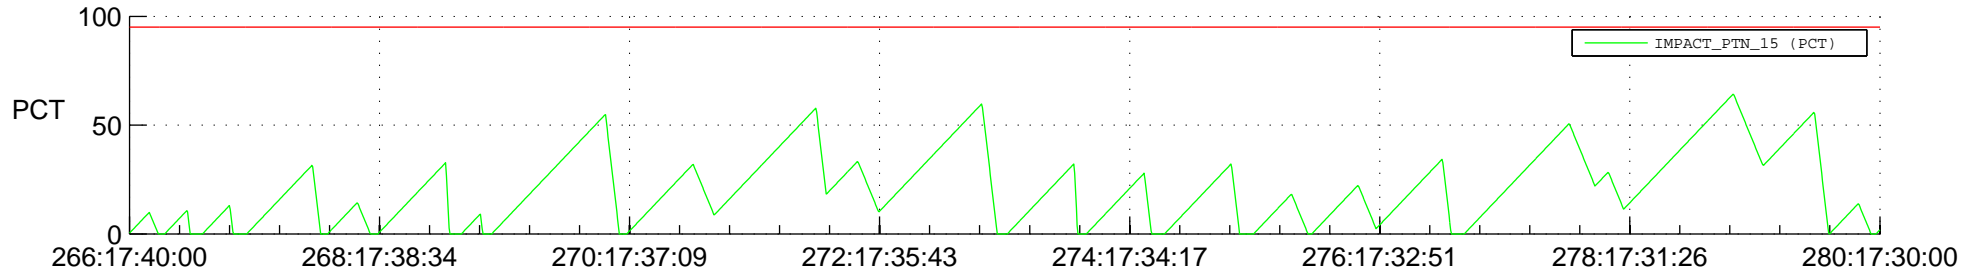

STEREO AHEAD SSR PCT Full Prediction

SWAVES_Percent_Full_Prediction

IMPACT_Percent_Full_Prediction

PLASTIC_Percent_Full_Prediction

Spacecraft_DownLink_Rate

Ground Time (2012:266:17:40:00.000 -2012:280:17:30:00.000)