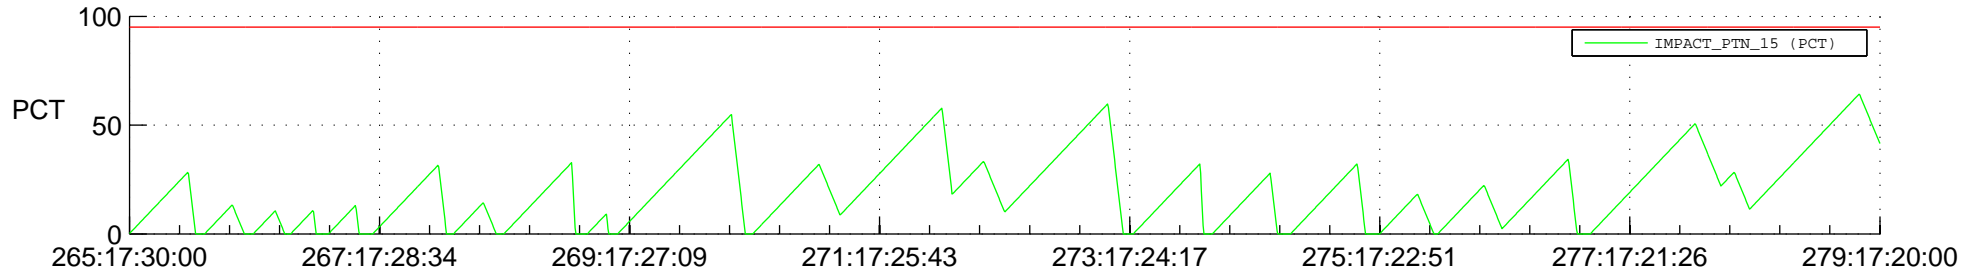

STEREO AHEAD SSR PCT Full Prediction

SWAVES_Percent_Full_Prediction

IMPACT_Percent_Full_Prediction

PLASTIC_Percent_Full_Prediction

Spacecraft_DownLink_Rate

Ground Time (2012:265:17:30:00.000 -2012:279:17:20:00.000)