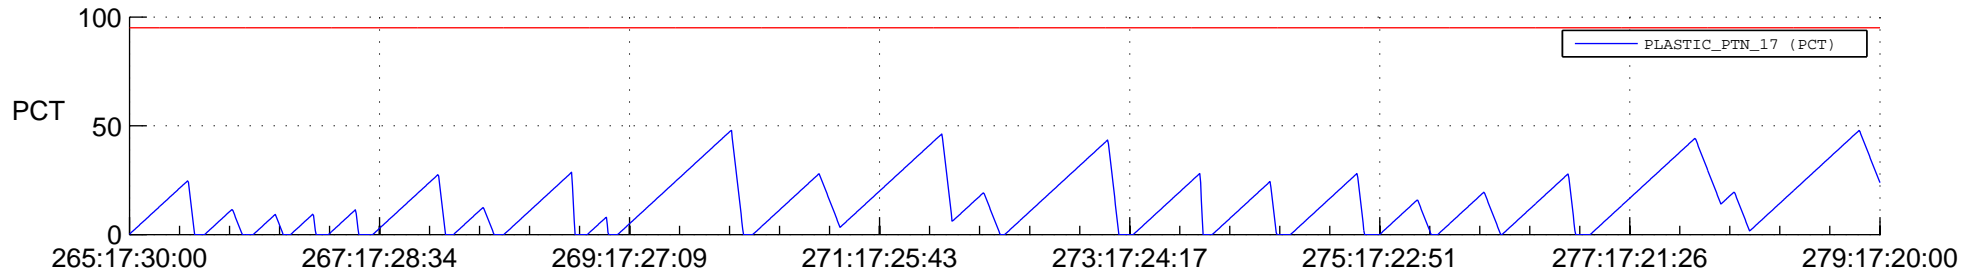

STEREO AHEAD SSR PCT Full Prediction

SWAVES_Percent_Full_Prediction

IMPACT_Percent_Full_Prediction

PLASTIC_Percent_Full_Prediction

Spacecraft_DownLink_Rate

Ground Time (2012:265:17:30:00.000 -2012:279:17:20:00.000)