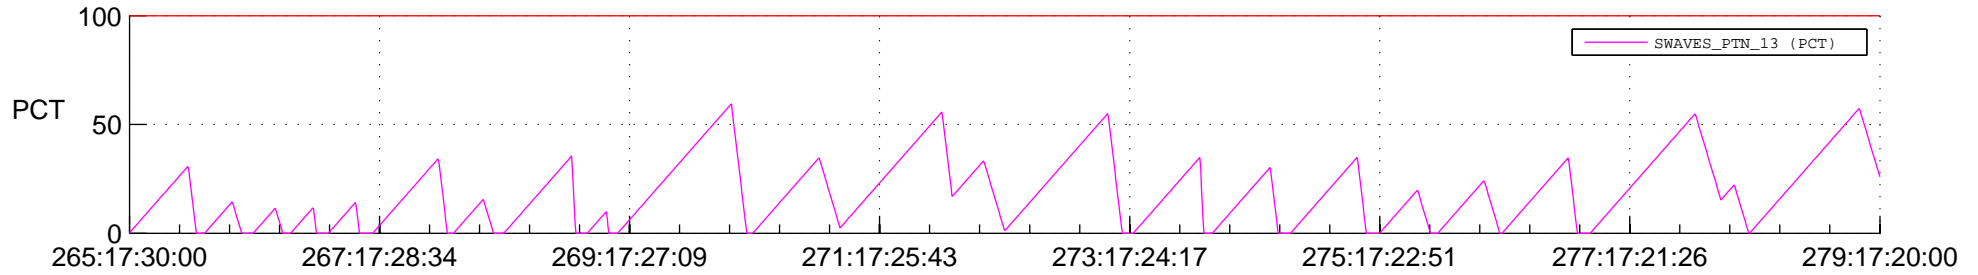

STEREO AHEAD SSR PCT Full Prediction

SWAVES_Percent_Full_Prediction

IMPACT_Percent_Full_Prediction

PLASTIC_Percent_Full_Prediction

Spacecraft_DownLink_Rate

Ground Time (2012:265:17:30:00.000 -2012:279:17:20:00.000)