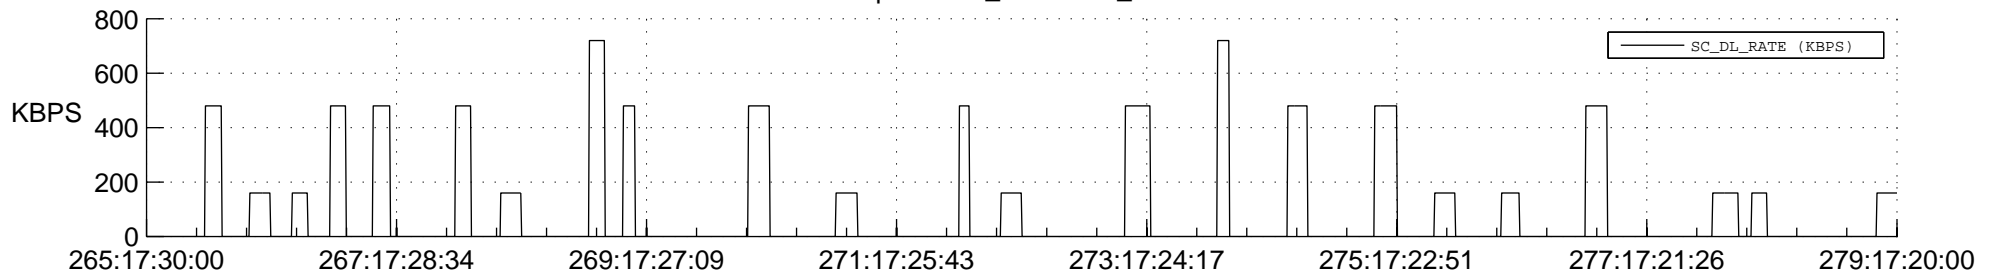

STEREO AHEAD SSR PCT Full Prediction

SWAVES_Percent_Full_Prediction

IMPACT_Percent_Full_Prediction

PLASTIC_Percent_Full_Prediction

Spacecraft_DownLink_Rate

Ground Time (2012:265:17:30:00.000 -2012:279:17:20:00.000)