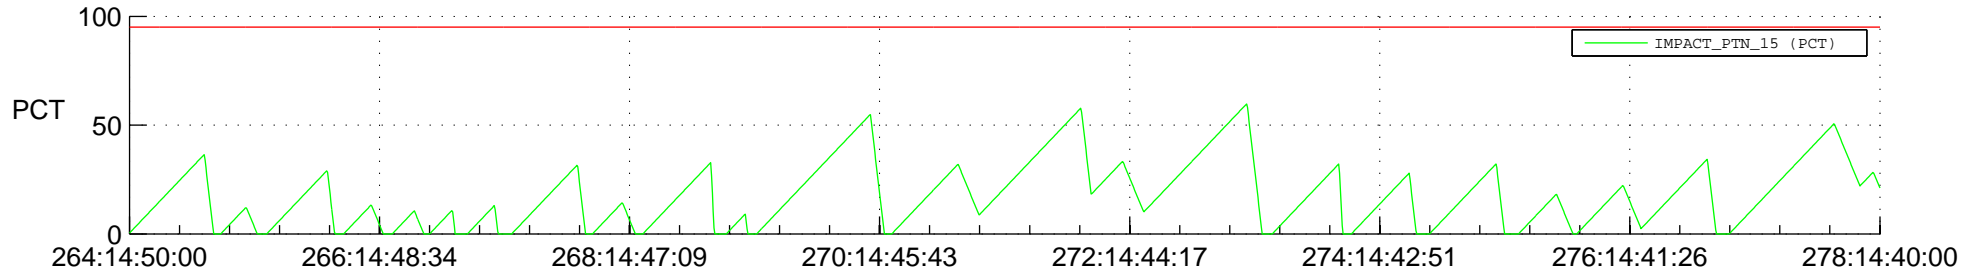

IMPACT_Percent_Full_Prediction