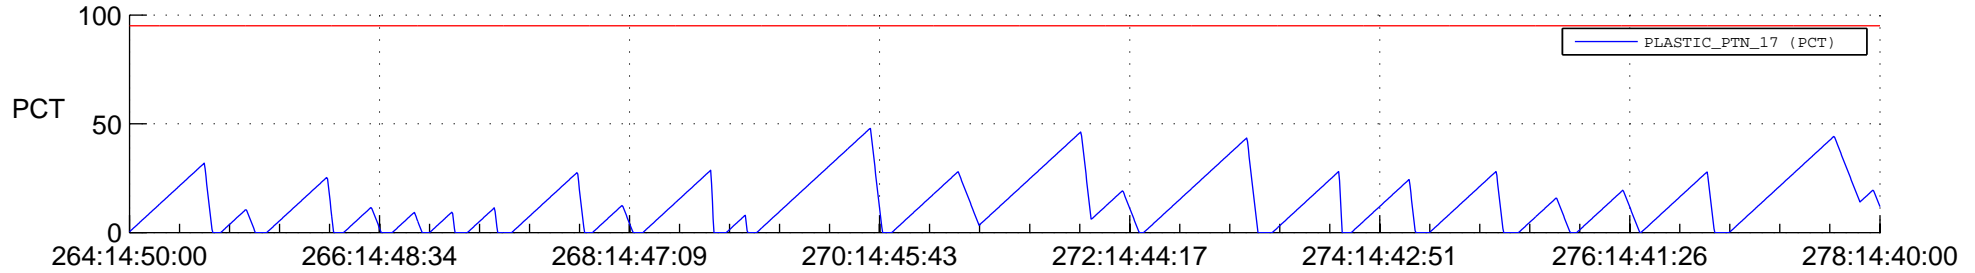

# STEREO AHEAD SSR PCT Full Prediction

## SWAVES\_Percent\_Full\_Prediction

## Spacecraft\_DownLink\_Rate

Ground Time (2012:264:14:50:00.000 -2012:278:14:40:00.000)