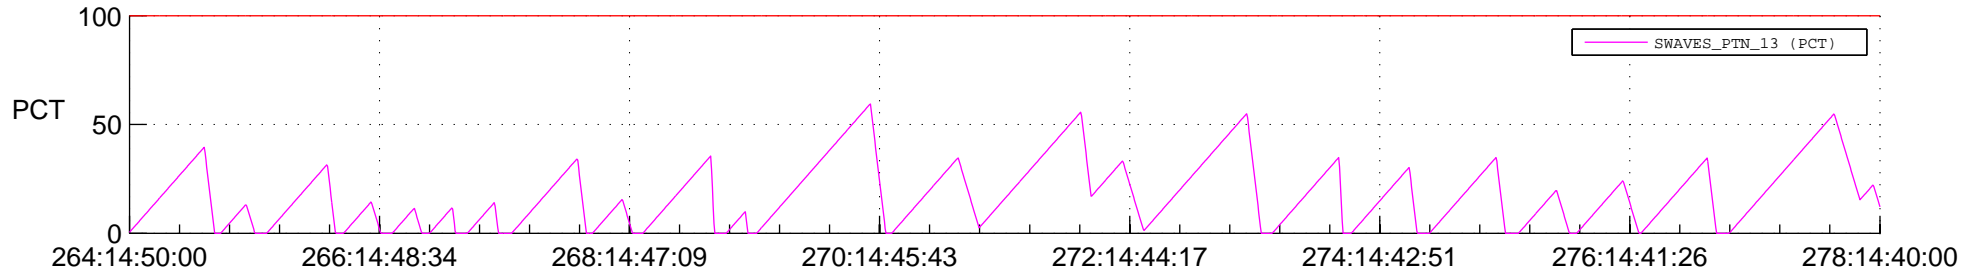

## SWAVES\_Percent\_Full\_Prediction

## Spacecraft\_DownLink\_Rate

Ground Time (2012:264:14:50:00.000 -2012:278:14:40:00.000)