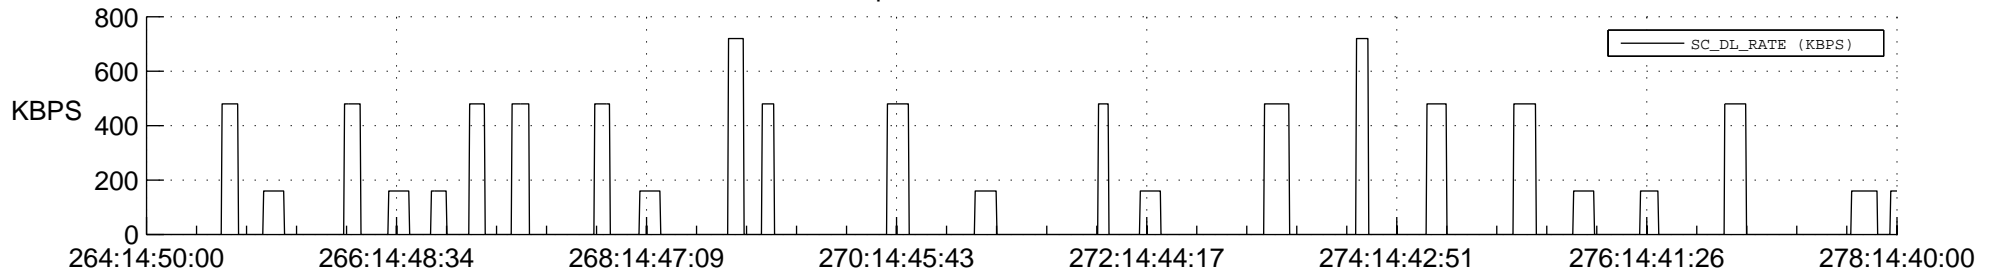

## Spacecraft\_DownLink\_Rate

Ground Time (2012:264:14:50:00.000 -2012:278:14:40:00.000)